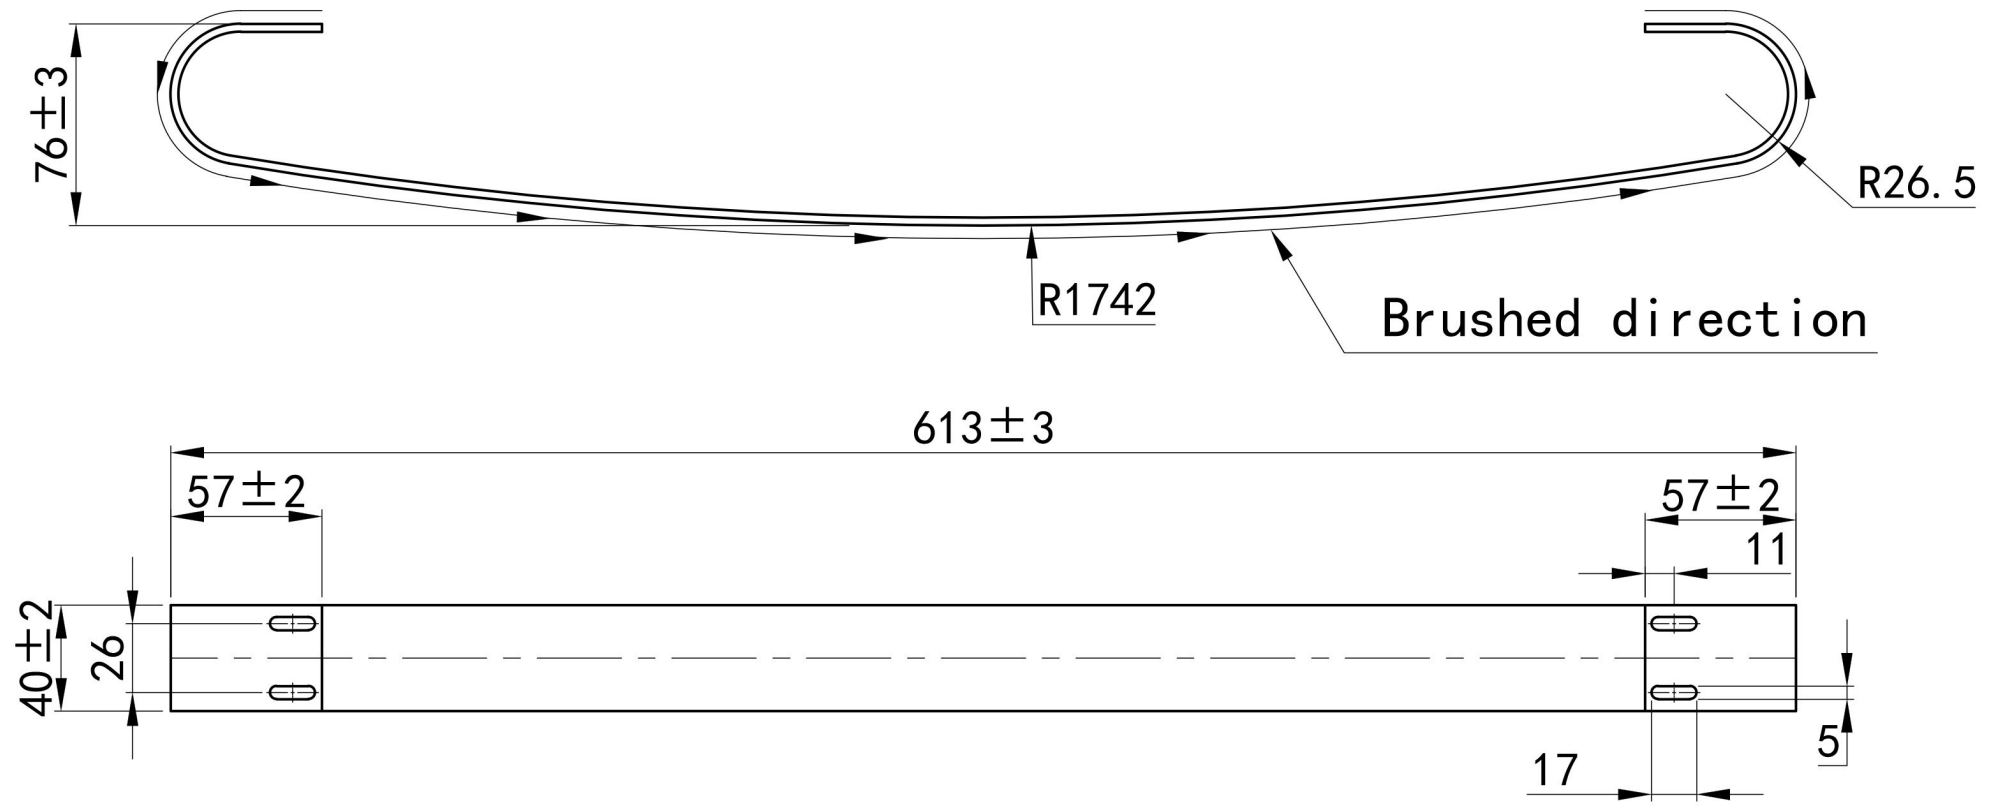

Peretti & Withington Towel Hanger 565mm. Brushed Brass

Technical Drawing

Unit: mm

* Can be fitted after radiator installation only if radiator is on high adjustment bracket fitting.

Eastbrook 
Eastbrook Road, Gloucester GL4 3DB
Technical Helpline : 01452 317890
Mon - Fri / 8am - 5pm
Email : technical@eastbrookco.com