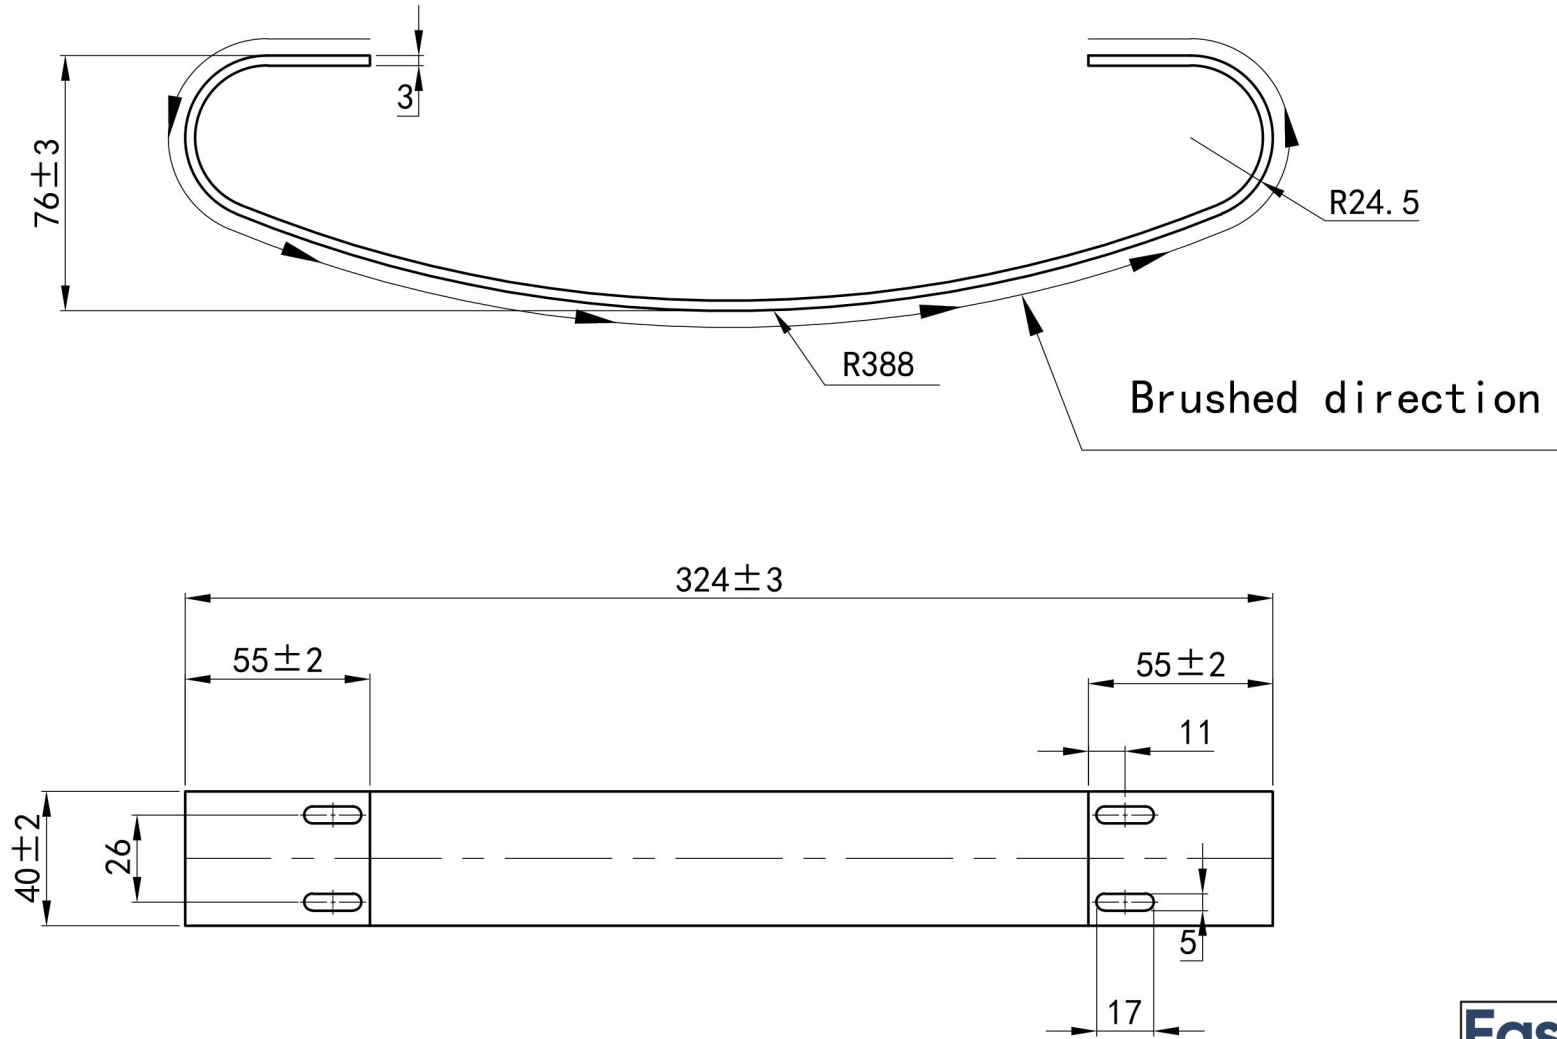

Peretti & Withington Towel Hanger 280mm. Brushed Brass

Technical Drawing

Unit: mm

* Can be fitted after radiator installation only if radiator is on high adjustment bracket fitting.

Eastbrook 
Eastbrook Road, Gloucester GL4 3DB
Technical Helpline : 01452 317890
Mon - Fri / 8am - 5pm
Email : technical@eastbrookco.com