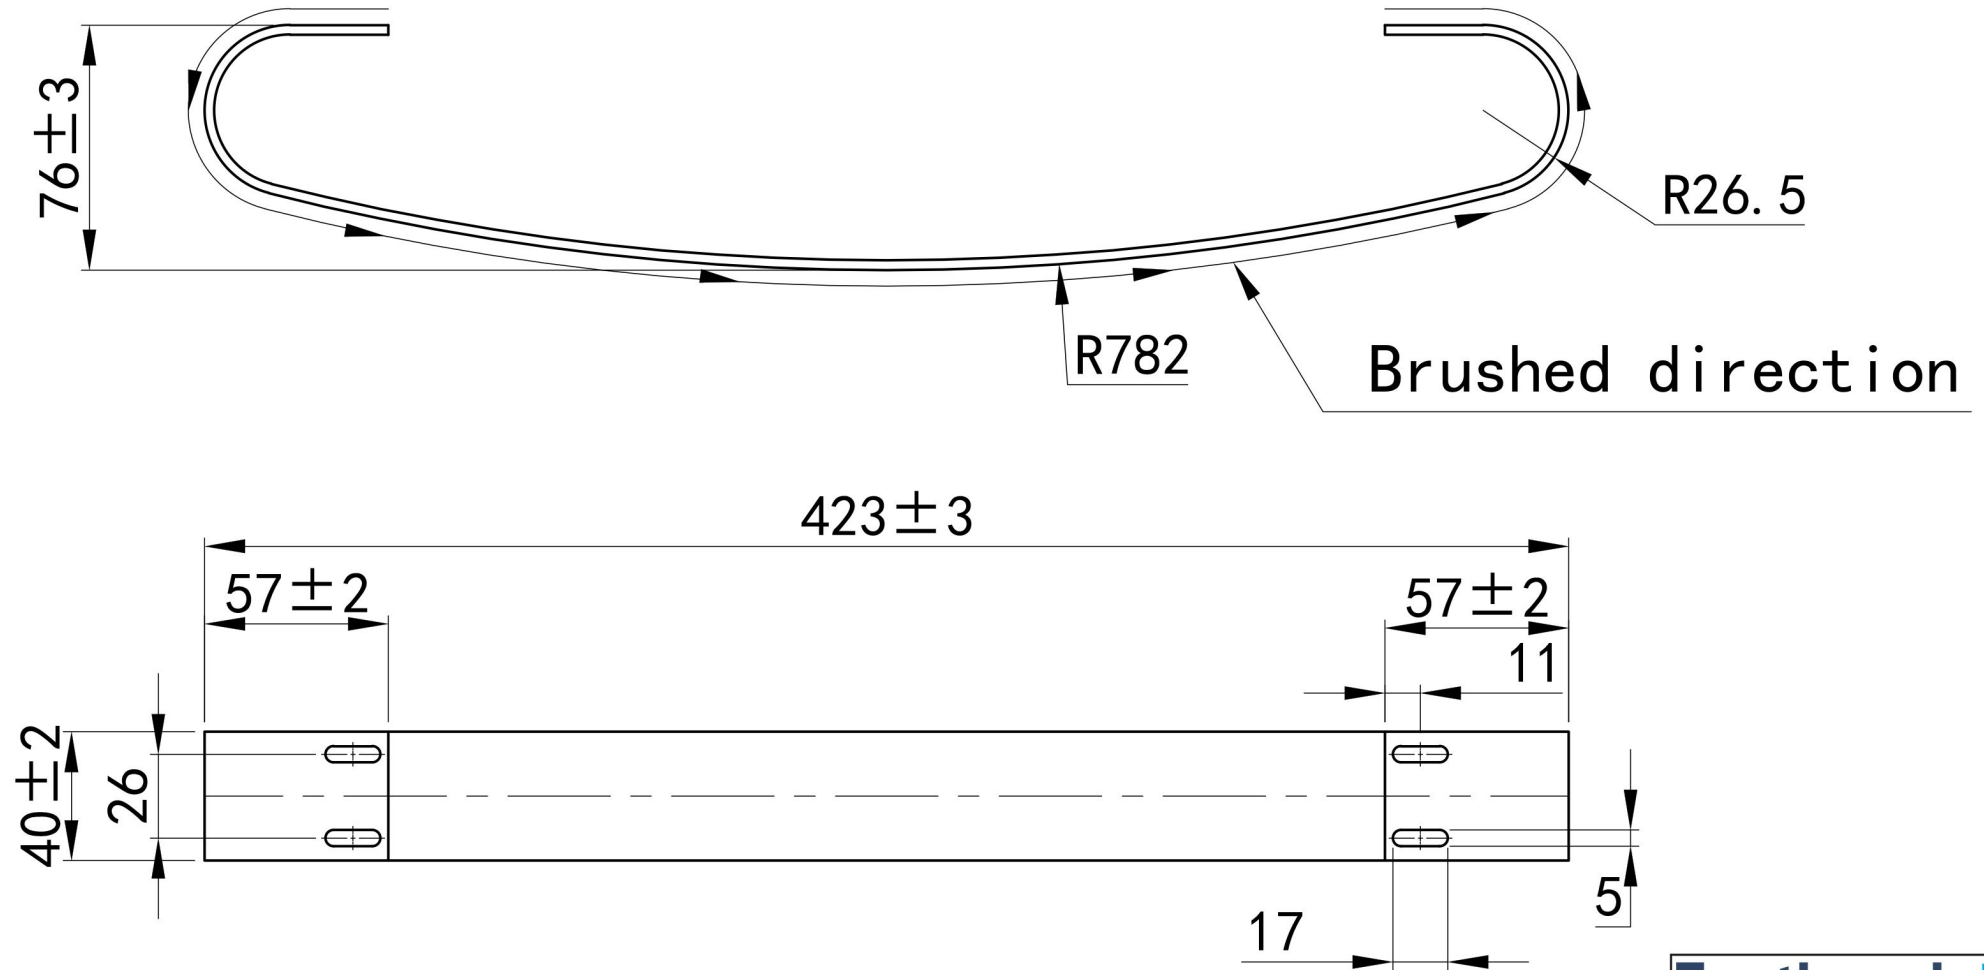

Peretti & Withington Towel Hanger 375mm. Brushed Brass

Technical Drawing

Unit: mm

* Can be fitted after radiator installation only if radiator is on high adjustment bracket fitting.

Eastbrook 
Eastbrook Road, Gloucester GL4 3DB
Technical Helpline : 01452 317890
Mon - Fri / 8am - 5pm
Email : technical@eastbrookco.com