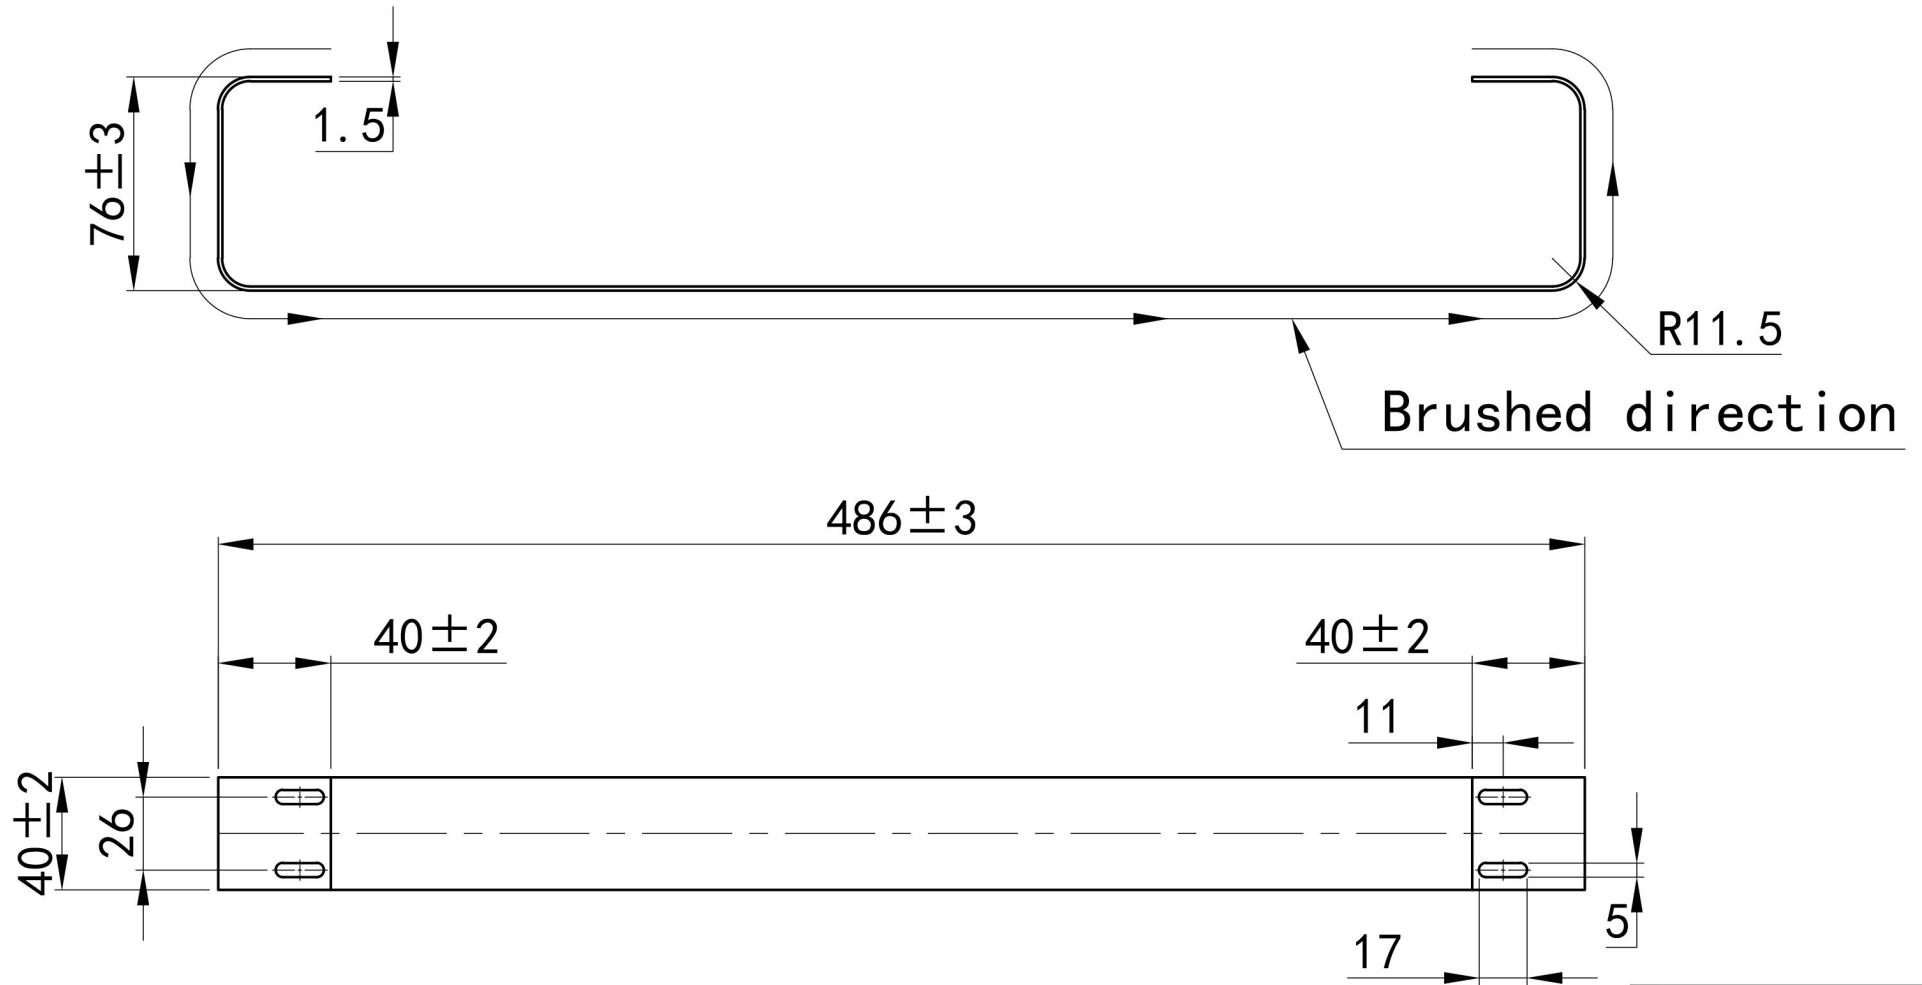

Rosano & Charlton Towel Hanger 470mm. Brushed Brass

Technical Drawing

Unit: mm

* Can be fitted after radiator installation only if radiator is on high adjustment bracket fitting.

Eastbrook 
Eastbrook Road, Gloucester GL4 3DB
Technical Helpline : 01452 317890
Mon - Fri / 8am - 5pm
Email : technical@eastbrookco.com