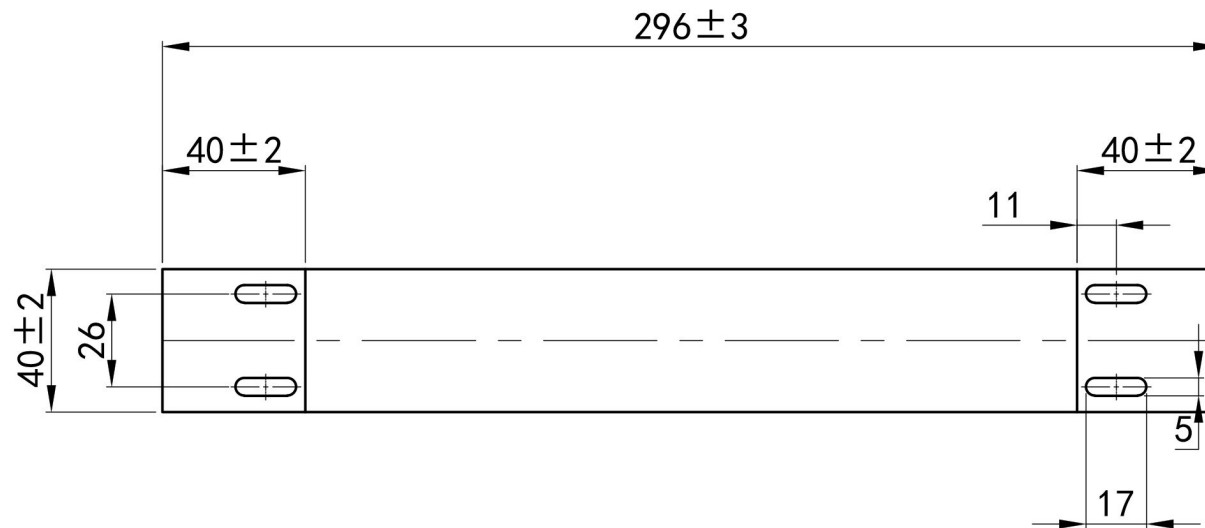

Rosano & Charlton Towel Hanger 280mm. Brushed Brass

Technical Drawing

Unit: mm

* Can be fitted after radiator installation only if radiator is on high adjustment bracket fitting.

Eastbrook 
Eastbrook Road, Gloucester GL4 3DB
Technical Helpline : 01452 317890
Mon - Fri / 8am - 5pm
Email : technical@eastbrookco.com