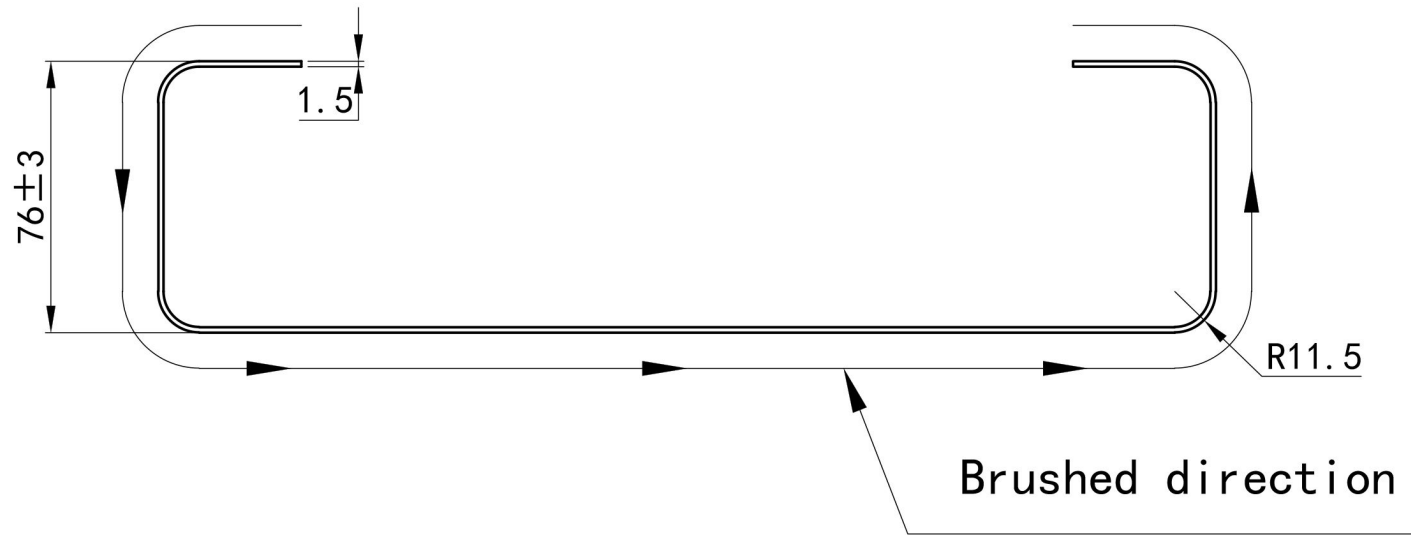

Rosano & Charlton Towel Hanger 280mm. Brushed Brass

Technical Drawing

Unit: mm

* Can be fitted after radiator installation only if radiator is on high adjustment bracket fitting.

Eastbrook 
Eastbrook Road, Gloucester GL4 3DB
Technical Helpline : 01452 317890
Mon - Fri / 8am - 5pm
Email : technical@eastbrookco.com