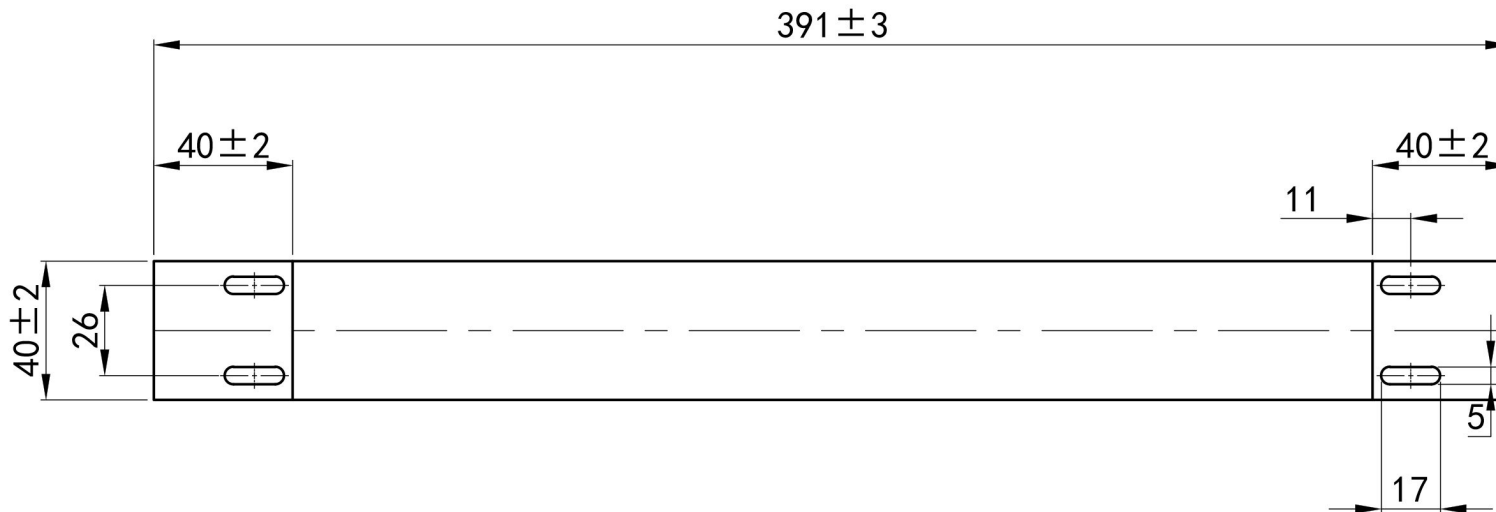

Rosano & Charlton Towel Hanger 375mm. Brushed Brass

Technical Drawing

Unit: mm

* Can be fitted after radiator installation only if radiator is on high adjustment bracket fitting.

Eastbrook 
Eastbrook Road, Gloucester GL4 3DB
Technical Helpline : 01452 317890
Mon - Fri / 8am - 5pm
Email : technical@eastbrookco.com