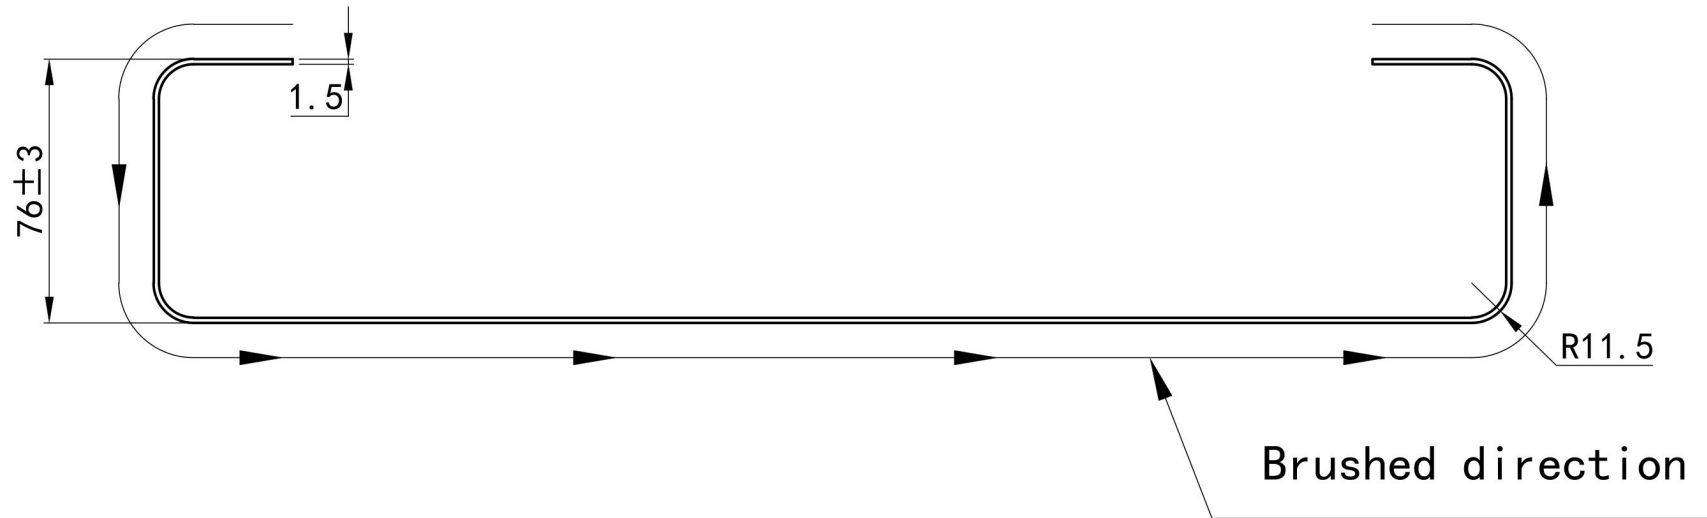

Rosano & Charlton Towel Hanger 375mm. Brushed Brass

Technical Drawing

Unit: mm

* Can be fitted after radiator installation only if radiator is on high adjustment bracket fitting.

Eastbrook 
Eastbrook Road, Gloucester GL4 3DB
Technical Helpline : 01452 317890
Mon - Fri / 8am - 5pm
Email : technical@eastbrookco.com