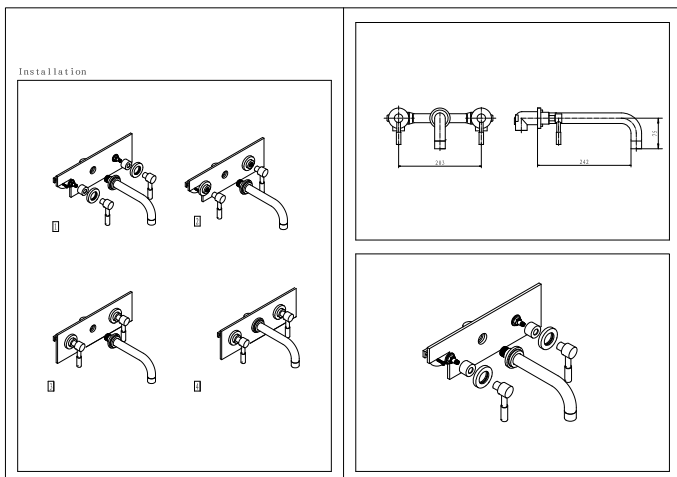

DATASHEET

Image

Drawing

General Information

Product:	79.0023
Description:	Leith Wall Mounted Bath Filler
Website Link:	(Click Here)
Product Type:	Bath Taps
Brand:	Eastbrook Company
Colour:	Chrome
Material:	Solid Brass
Height (mm):	140mm
Width (mm):	228mm
Length (mm):	228mm
Net Weight (kg) (kg):	1.74kg
Product Range:	Leith

Product Specifications

Warranty:	5 Year(s)
Finish:	Polished
Mounting:	Wall
Flow rate Litres/Min (1.0 bar):	18.7
Flow rate Litres/Min (2.0 bar):	27.6
Flow rate Litres/Min (3.0 bar):	37.5
Minimum Bar Pressure re-	0.2