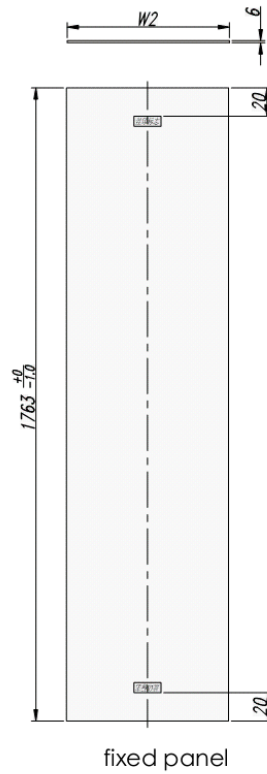

DATASHEET

Image

General Information

Product:	69.0073
Description:	Vantage easy clean sliding door 1600mm
Website Link:	(Click Here)
Product Type:	Slider Shower Doors
Brand:	Eastbrook Company
Colour:	Chrome
Material:	Tempered Glass
Height (mm):	1850mm
Width (mm):	1600mm
Length (mm):	60mm
Net Weight (kg):	52kg
Product Range:	Vantage

Product Specifications

Warranty:	10 Year(s)
Door opening (mm):	640mm
Easy Clean glass:	Yes
Finish:	Polished
Frameless:	No
Glass Thickness (mm):	6mm
Glass type:	Clear Glass
Waste Included:	No
Adjustment (mm):	1570-1600mm
Enclosure Size:	1600

Drawing

Eastbrook Road, Gloucester GL4 3DB
 Technical Helpline: 01452 317890
 email: technical@eastbrookco.com

Dimension	Sliding Door (W1)	Fixed Panel (W2)
1000	485mm	388mm
1100	535mm	438mm
1200	585mm	488mm
1400	665mm	608mm
1600	735mm	738mm
1700	755mm	818mm