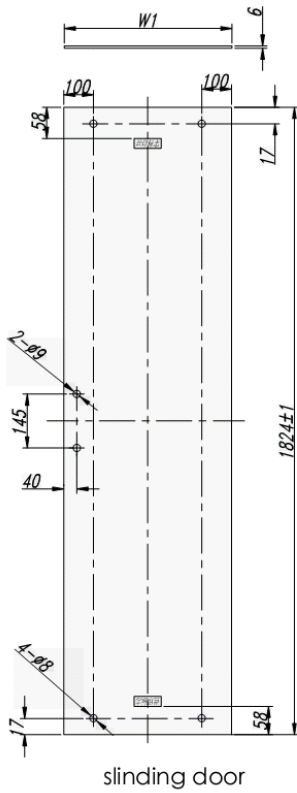

DATASHEET

Image

General Information

Product:	69.0073
Description:	Vantage easy clean sliding door 1600mm
Website Link:	(Click Here)
Product Type:	Slider Shower Doors
Brand:	Eastbrook Company
Colour:	Chrome
Material:	Tempered Glass
Height (mm):	1850mm
Width (mm):	1600mm
Length (mm):	60mm
Net Weight (kg):	52kg
Product Range:	Vantage

Product Specifications

Warranty:	10 Year(s)
Door opening (mm):	640mm
Easy Clean glass:	Yes
Finish:	Polished
Frameless:	No
Glass Thickness (mm):	6mm
Glass type:	Clear Glass
Waste Included:	No
Adjustment (mm):	1570-1600mm
Enclosure Size:	1600

Drawing

Eastbrook Road, Gloucester GL4 3DB
 Technical Helpline: 01452 317890
 email: technical@eastbrookco.com

Dimension	Sliding Door (W1)	Fixed Panel (W2)
1000	485mm	388mm
1100	535mm	438mm
1200	585mm	488mm
1400	665mm	608mm
1600	735mm	738mm
1700	755mm	818mm