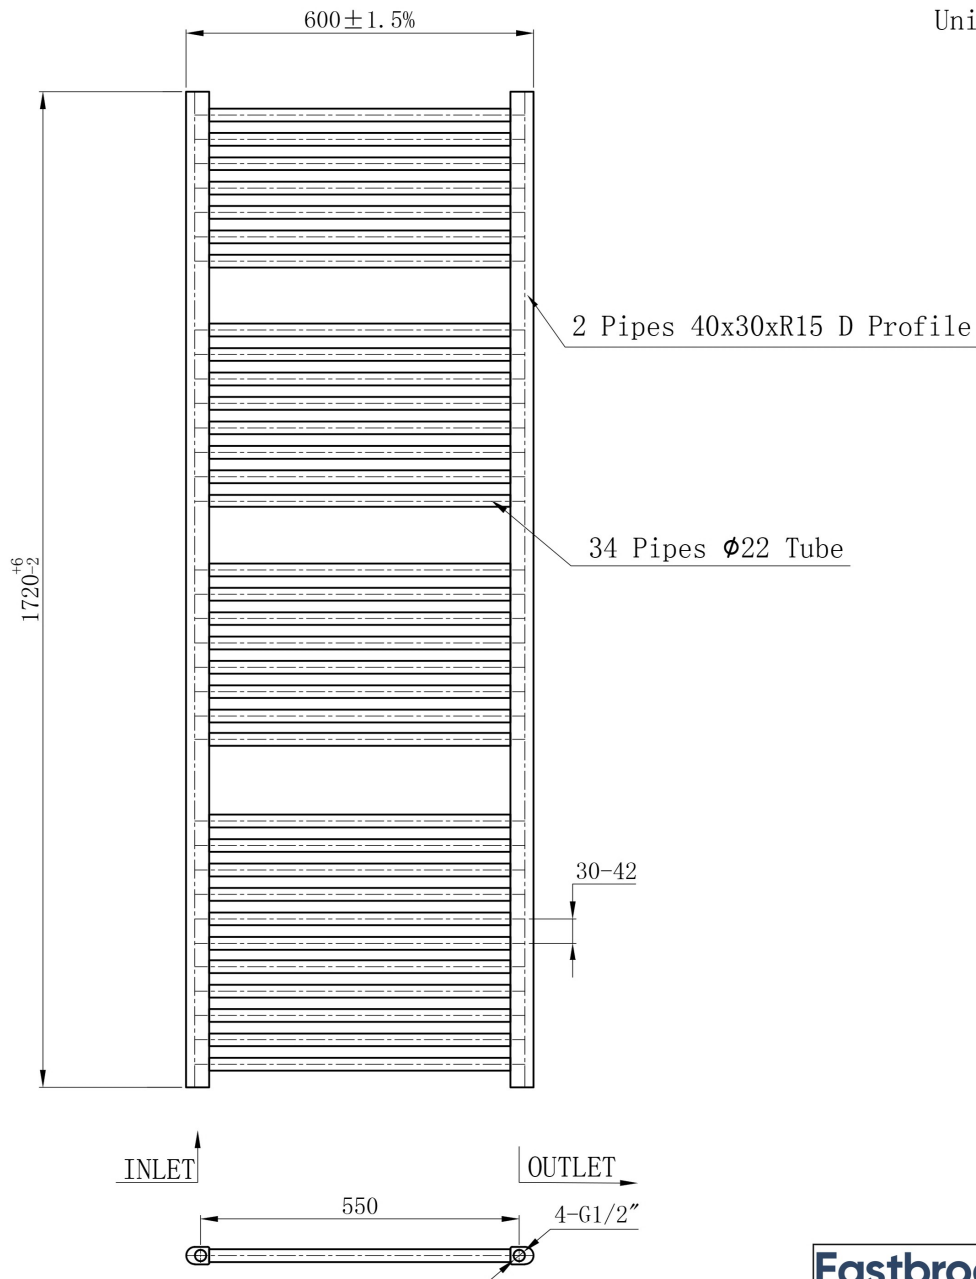

DATASHEET

Image

General Information

Product:	41.0276
Description:	Straight Biava Multirail 1720 x 600
Website Link:	(Click Here)
Product Type:	Towel Rail
Brand:	Eastbrook Company
Colour:	Chrome
Material:	Mild Steel
Height (mm):	1720mm
Width (mm):	600mm
Net Weight (kg):	14.17kg
Product Range:	Biava Multirail

Product Specifications

Warranty:	5 Year(s)
Supplied with fixings:	Yes
BTU $\Delta T50^{\circ}\text{C}$:	2247
BTU $\Delta T60^{\circ}\text{C}$:	2876
Watts $\Delta T50^{\circ}\text{C}$:	659
Watts $\Delta T60^{\circ}\text{C}$:	843

Drawing

Biava Multirail Straight 1720 x 600mm. Technical Drawing

Unit: mm

Eastbrook 
Eastbrook Road, Gloucester GL4 3DB
Technical Helpline : 01452 317890
Mon - Fri / 8am - 5pm
Email : technical@eastbrookco.com