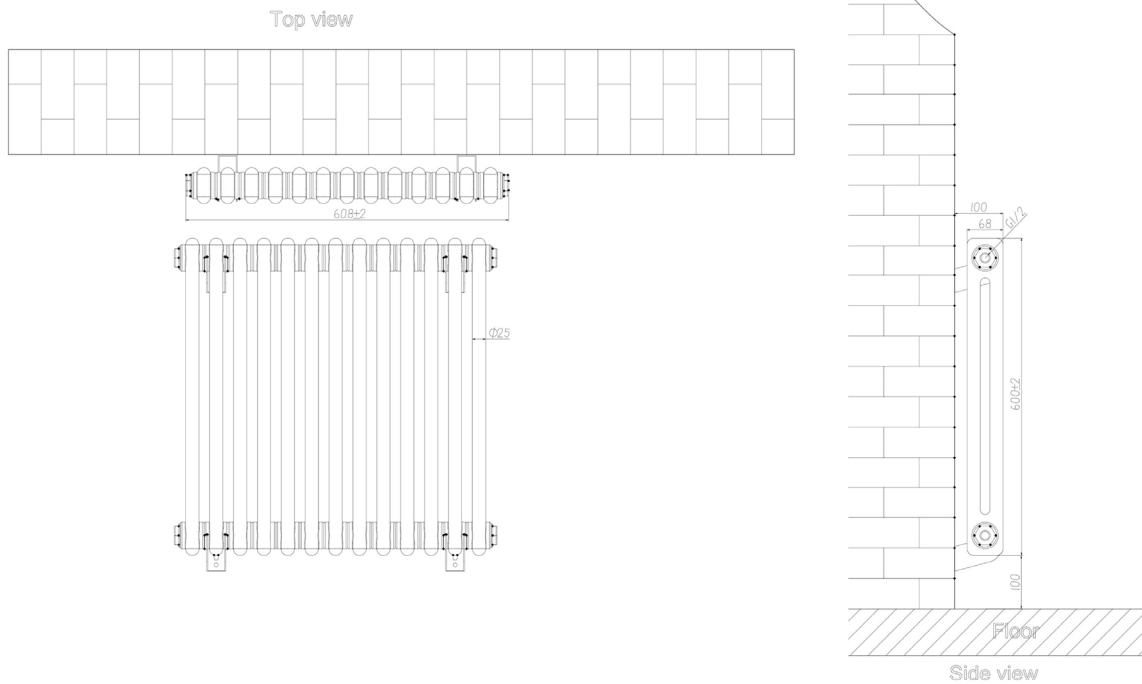

DATASHEET

Image

General Information

Product:	81.0007
Description:	Rivassa 2 Column Radiator 600 x 608mm
Website Link:	(Click Here)
Product Type:	Radiator
Brand:	Eastbrook Company
Colour:	Gloss White
Material:	Mild Steel
Height (mm):	600mm
Width (mm):	608mm
Net Weight (kg):	16.16kg
Product Range:	Rivassa

Product Specifications

Warranty:	5 Year(s)
Supplied with fixings:	Yes
Orientation:	Horizontal
BTU $\Delta T50^{\circ}\text{C}$:	2181
BTU $\Delta T60^{\circ}\text{C}$:	2792
Watts $\Delta T50^{\circ}\text{C}$:	639
Watts $\Delta T60^{\circ}\text{C}$:	818

Drawing

Rivassa 2 Column Horizontal 600 x 608mm. Technical Drawing

Tappings off wall : 65mm.

Eastbrook 
Eastbrook Road, Gloucester GL4 3DB
Technical Helpline : 01452 317890
Mon - Fri / 8am - 5pm
Email : technical@eastbrookco.com