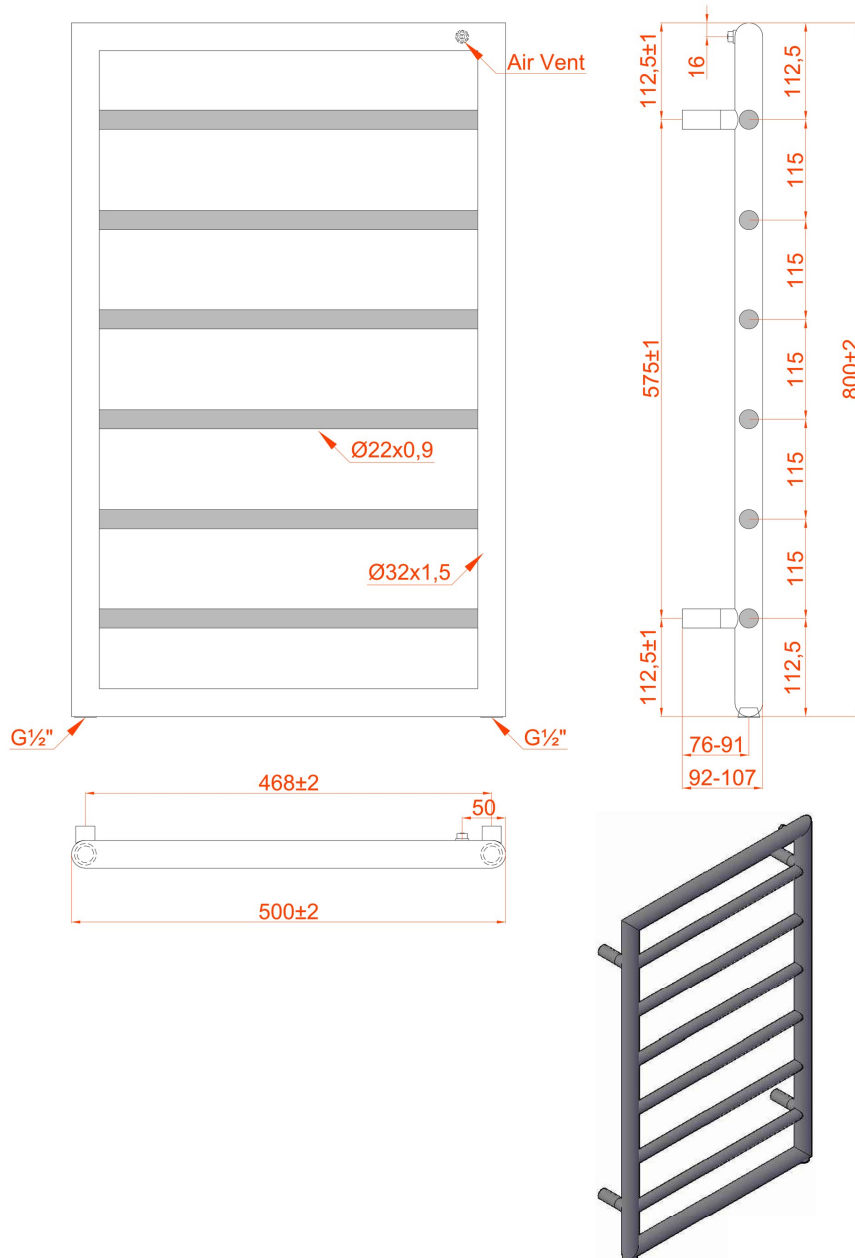

DATASHEET

Image

General Information

Product:	61.0026
Description:	Kenilworth 800 x 500mm. Towel Rail
Website Link:	(Click Here)
Product Type:	Towel Rail
Brand:	Eastbrook Company
Colour:	Matt Anthracite
Material:	Mild Steel
Height (mm):	800mm
Width (mm):	500mm
Net Weight (kg):	4.31kg
Product Range:	Kenilworth

Product Specifications

Warranty:	5 Year(s)
Supplied with fixings:	Yes
Orientation:	Vertical
BTU $\Delta T50^{\circ}\text{C}$:	894
BTU $\Delta T60^{\circ}\text{C}$:	1129
Watts $\Delta T50^{\circ}\text{C}$:	262
Watts $\Delta T60^{\circ}\text{C}$:	331

Drawing

Kenilworth 800 x 500mm. Technical Drawing

* Element can only be fitted on the right hand side.

Eastbrook 
Eastbrook Road, Gloucester GL4 3DB
Technical Helpline : 01452 317890
Mon - Fri / 8am - 5pm
Email : technical@eastbrookco.com