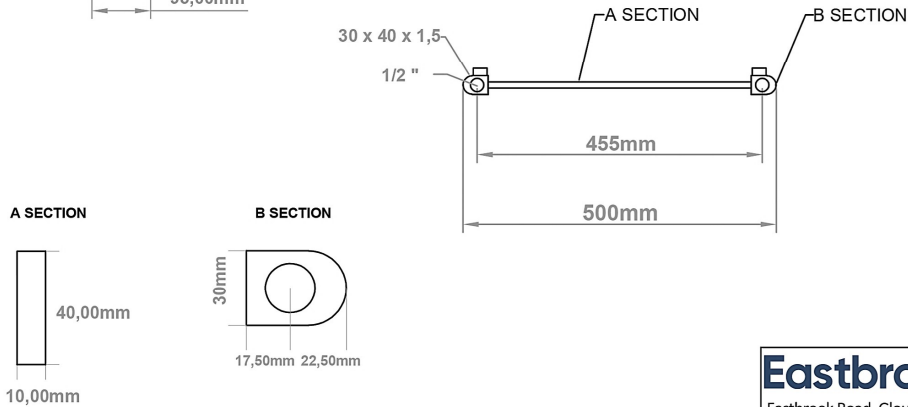

DATASHEET

Image

General Information

Product:	89.1300
Description:	Defford 1200 x 500mm Towel Rail
Website Link:	(Click Here)
Product Type:	Towel Rail
Brand:	Eastbrook Company
Colour:	Chrome
Material:	Mild Steel
Height (mm):	1200mm
Width (mm):	500mm
Net Weight (kg):	11.2kg
Product Range:	Defford

Drawing

Defford 1200 x 500mm. Technical Drawing

scale: 1/5

Eastbrook 
Eastbrook Road, Gloucester GL4 3DB
Technical Helpline : 01452 317890
Mon - Fri / 8am - 5pm
Email : technical@eastbrookco.com