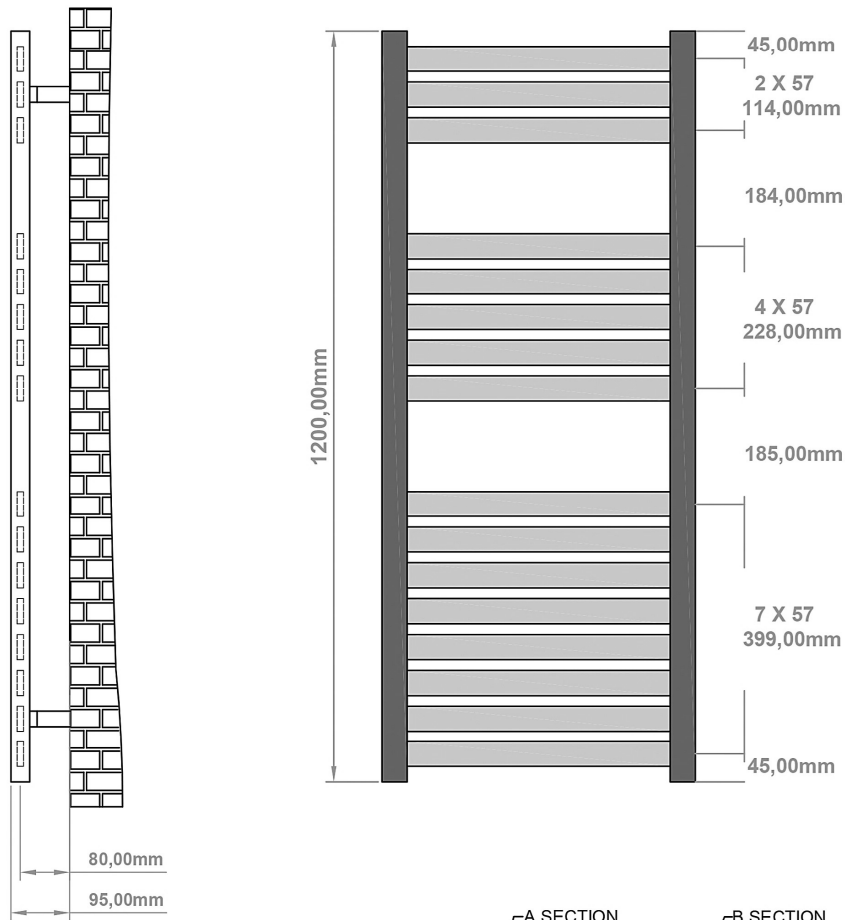

DATASHEET

Image

General Information

Product:	89.1300
Description:	Defford 1200 x 500mm Towel Rail
Website Link:	(Click Here)
Product Type:	Towel Rail
Brand:	Eastbrook Company
Colour:	Chrome
Material:	Mild Steel
Height (mm):	1200mm
Width (mm):	500mm
Net Weight (kg):	11.2kg
Product Range:	Defford

Product Specifications

Warranty:	5 Year(s)
Supplied with fixings:	Yes
BTU $\Delta T50^{\circ}\text{C}$:	989
BTU $\Delta T60^{\circ}\text{C}$:	1266
Watts $\Delta T50^{\circ}\text{C}$:	290
Watts $\Delta T60^{\circ}\text{C}$:	371

Drawing

Defford 1200 x 500mm. Technical Drawing

scale: 1/5

Eastbrook 
Eastbrook Road, Gloucester GL4 3DB
Technical Helpline : 01452 317890
Mon - Fri / 8am - 5pm
Email : technical@eastbrookco.com