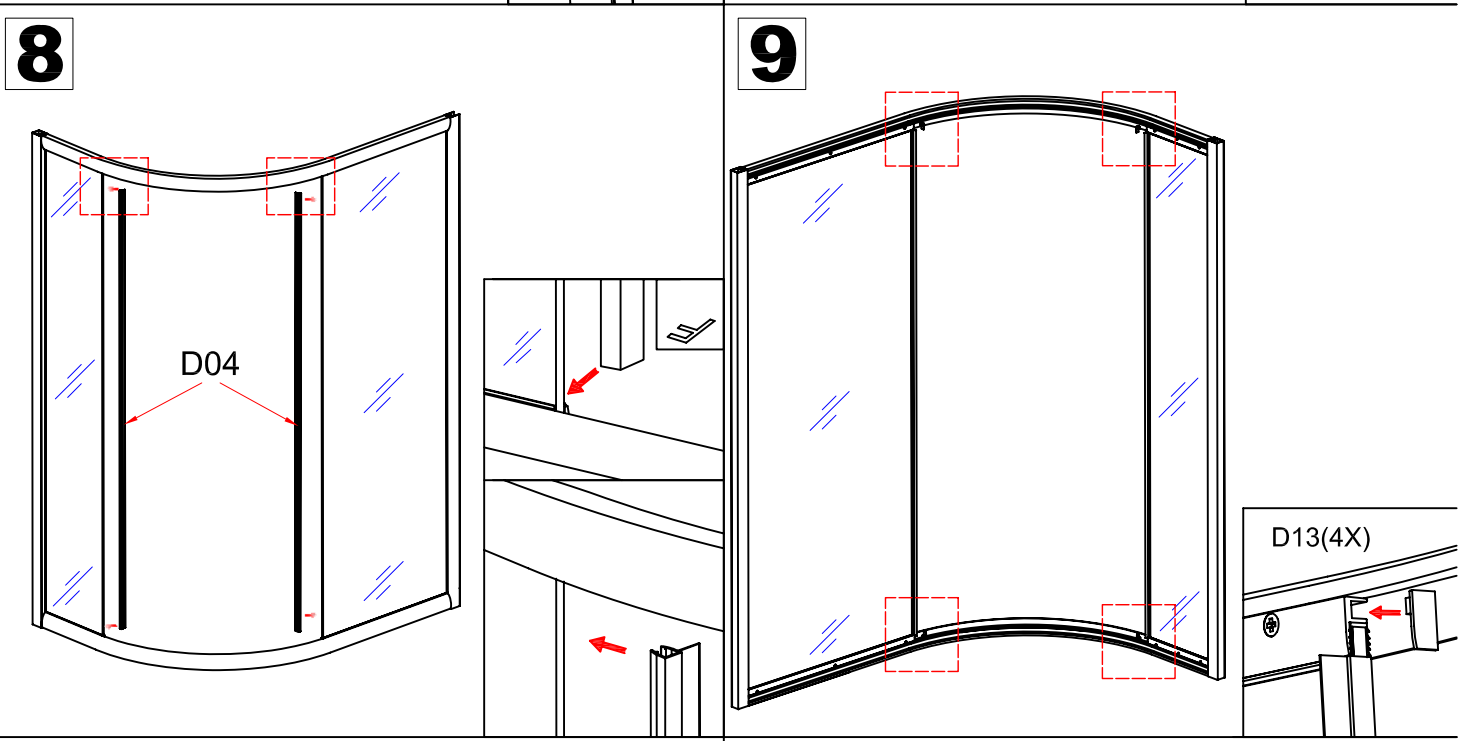

INSTALLATION MANUAL

Eastbrook Code	Adjustment	Eastbrook Code	Adjustment
69.0027	870-900	69.0028	1170-1200
69.0032	870-900	69.0033	970-1000
69.161	1270-1300	69.162	1270-1300
69.163	1370-1400	69.164	1370-1400

This product should only be fixed by a fully qualified installer

<p>D08</p> <p>10</p> <p>ST4</p> <p>6X</p>	<p>D09</p> <p>30</p> <p>ST4</p> <p>8X</p>	<p>D10</p> <p>30</p> <p>ST4</p> <p>8X</p>	<p>D11</p> <p>8X</p>	<p>D12</p> <p>6X</p>
<p>D13</p> <p>4X</p>	<p>D14</p> <p>2X</p>	<p>D15</p> <p>8X</p>	<p>D16</p> <p>16</p> <p>ST4</p> <p>8X</p>	