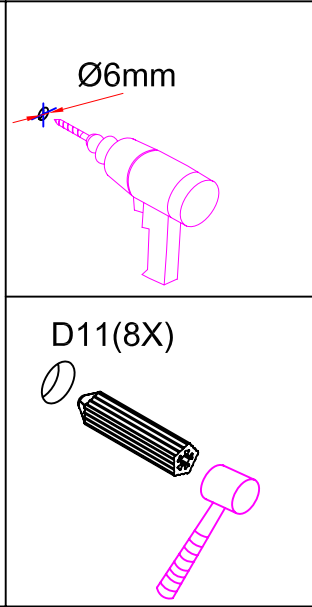

INSTALLATION MANUAL

Eastbrook Code	Adjustment	Eastbrook Code	Adjustment
69.0027	870-900	69.0028	1170-1200
69.0032	870-900	69.0033	970-1000
69.161	1270-1300	69.162	1270-1300
69.163	1370-1400	69.164	1370-1400

This product should only be fixed by a fully qualified installer

<p>D08</p> <p>10</p> <p>ST4</p> <p>6X</p>	<p>D09</p> <p>30</p> <p>ST4</p> <p>8X</p>	<p>D10</p> <p>30</p> <p>ST4</p> <p>8X</p>	<p>D11</p> <p>8X</p>	<p>D12</p> <p>6X</p>
<p>D13</p> <p>4X</p>	<p>D14</p> <p>2X</p>	<p>D15</p> <p>8X</p>	<p>D16</p> <p>16</p> <p>ST4</p> <p>8X</p>	