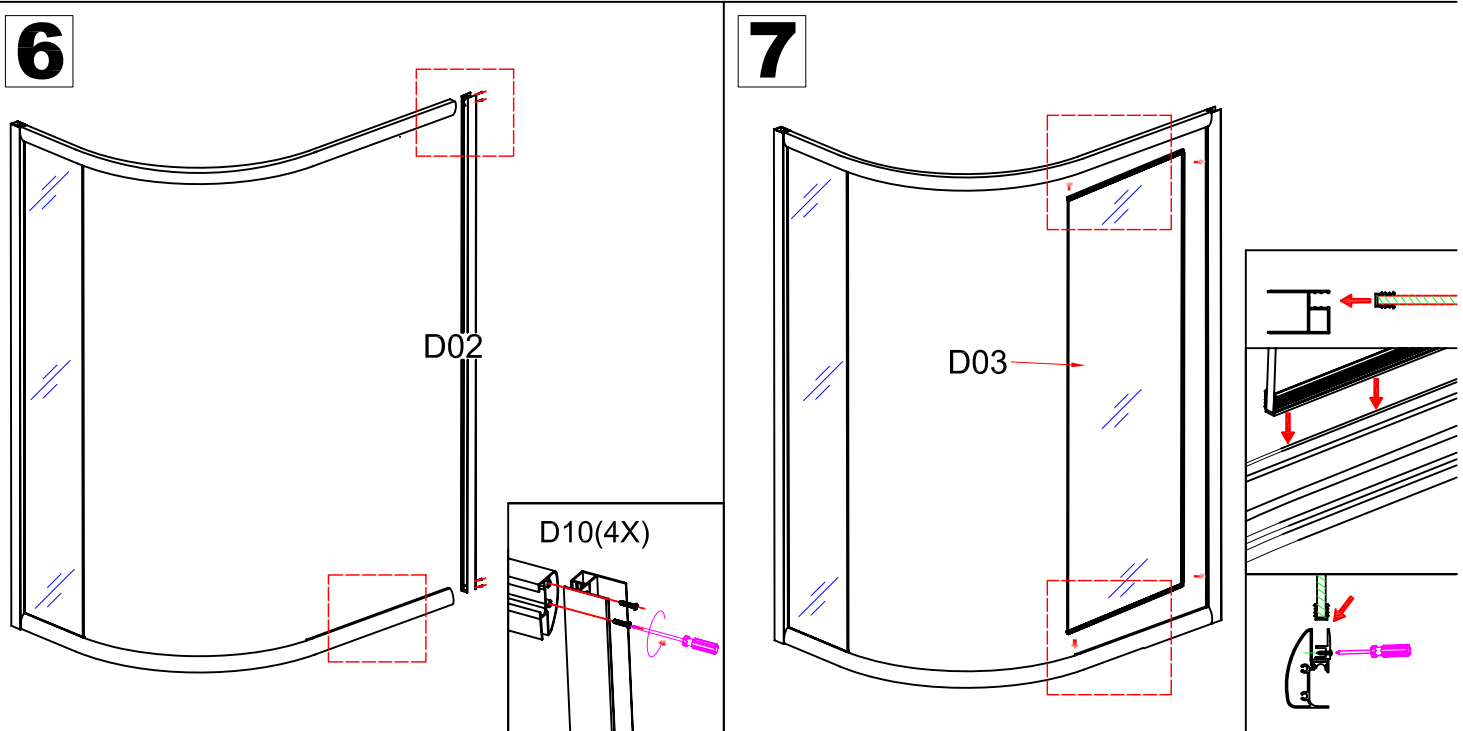

INSTALLATION MANUAL

Eastbrook Code	Adjustment	Eastbrook Code	Adjustment
69.0027	870-900	69.0028	1170-1200
69.0032	870-900	69.0033	970-1000
69.161	1270-1300	69.162	1270-1300
69.163	1370-1400	69.164	1370-1400

This product should only be fixed by a fully qualified installer

<p>D08</p> <p>10</p> <p>ST4</p> <p>6X</p>	<p>D09</p> <p>30</p> <p>ST4</p> <p>8X</p>	<p>D10</p> <p>30</p> <p>ST4</p> <p>8X</p>	<p>D11</p> <p>8X</p>	<p>D12</p> <p>6X</p>
<p>D13</p> <p>4X</p>	<p>D14</p> <p>2X</p>	<p>D15</p> <p>8X</p>	<p>D16</p> <p>16</p> <p>ST4</p> <p>8X</p>	