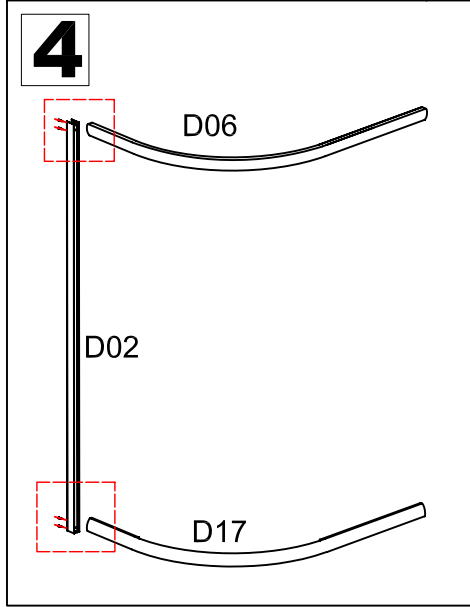

INSTALLATION MANUAL

Eastbrook Code	Adjustment	Eastbrook Code	Adjustment
69.0027	870-900	69.0028	1170-1200
69.0032	870-900	69.0033	970-1000
69.161	1270-1300	69.162	1270-1300
69.163	1370-1400	69.164	1370-1400

This product should only be fixed by a fully qualified installer

<p>D08</p> <p>10</p> <p>ST4</p> <p>6X</p>	<p>D09</p> <p>30</p> <p>ST4</p> <p>8X</p>	<p>D10</p> <p>30</p> <p>ST4</p> <p>8X</p>	<p>D11</p> <p>8X</p>	<p>D12</p> <p>6X</p>
<p>D13</p> <p>4X</p>	<p>D14</p> <p>2X</p>	<p>D15</p> <p>8X</p>	<p>D16</p> <p>16</p> <p>ST4</p> <p>8X</p>	

12

13

14

15

16

Silicone on the outside of the screen only

Eastbrook Co

Eastbrook Road
Gloucester GL4 3DB