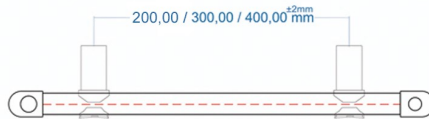

Westward Straight Towel Rail 1800 x 500/600mm.

Technical Drawing

Eastbrook
Eastbrook Road, Gloucester GL4 3DB
Technical Helpline : 01452 317890
Mon - Fri / 8am - 5pm
Email : technical@eastbrookco.com