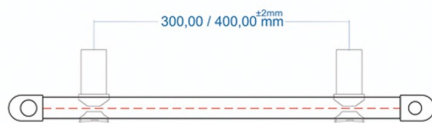

Westward Straight Towel Rail 1800 x 500/600mm.

Technical Drawing

Eastbrook
Eastbrook Road, Gloucester GL4 3DB
Technical Helpline : 01452 317890
Mon - Fri / 8am - 5pm
Email : technical@eastbrookco.com