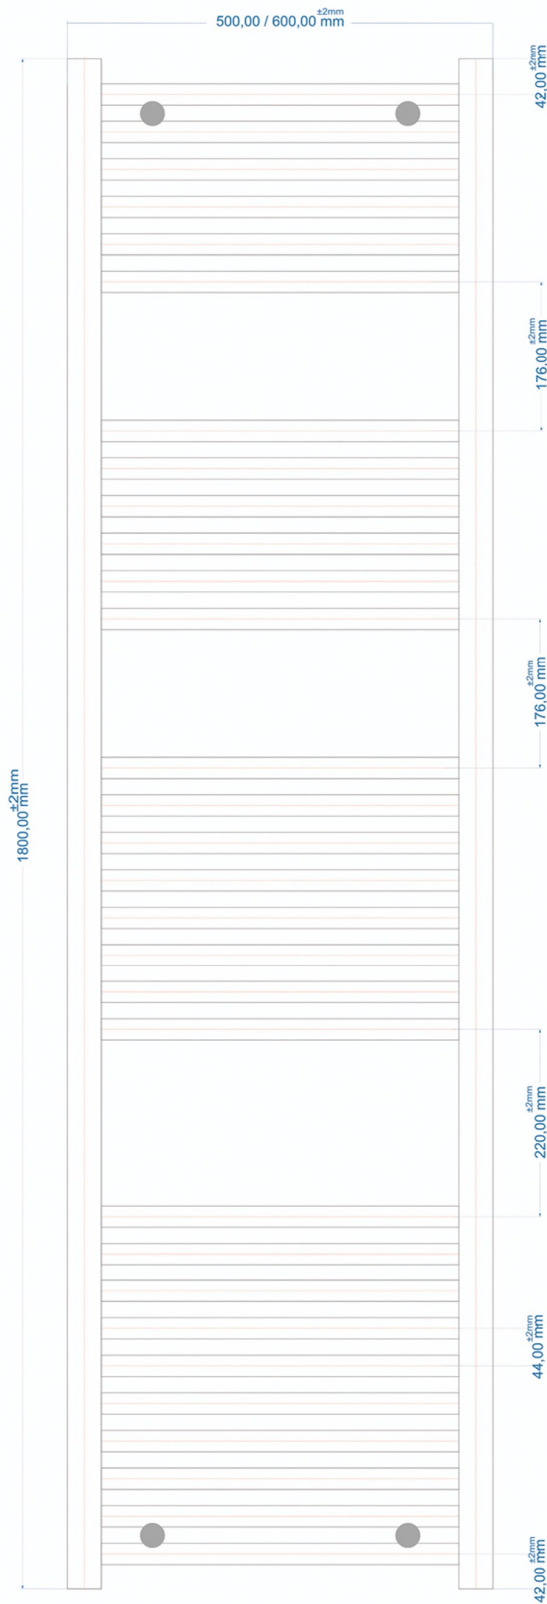

# Westward Straight Towel Rail 1800 x 500/600mm.

## Technical Drawing

**Eastbrook**   
 Eastbrook Road, Gloucester GL4 3DB  
 Technical Helpline : 01452 317890  
 Mon - Fri / 8am - 5pm  
 Email : [technical@eastbrookco.com](mailto:technical@eastbrookco.com)