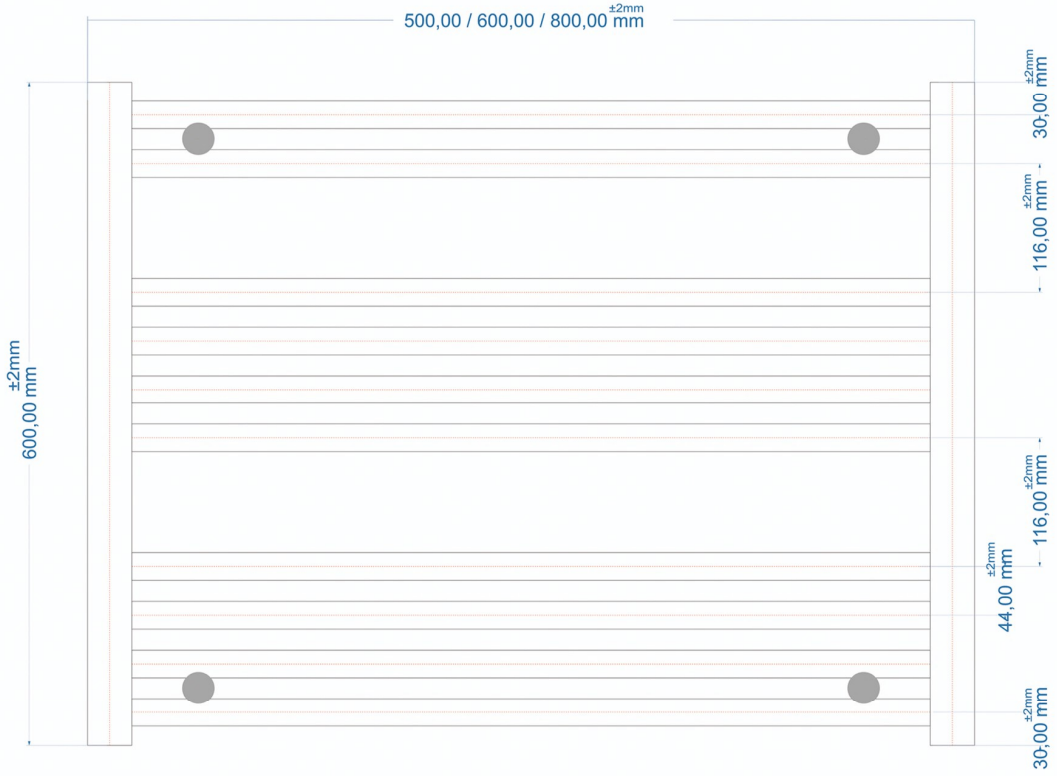

Westward Straight Towel Rail 600 x 500/600/800mm.

Technical Drawing

Eastbrook
Eastbrook Road, Gloucester GL4 3DB
Technical Helpline : 01452 317890
Mon - Fri / 8am - 5pm
Email : technical@eastbrookco.com