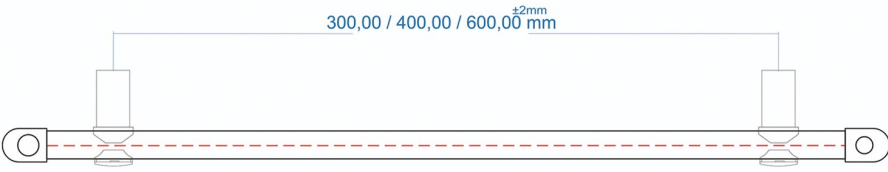

Westward Straight Towel Rail 600 x 500/600/800mm.

Technical Drawing

Eastbrook
Eastbrook Road, Gloucester GL4 3DB
Technical Helpline : 01452 317890
Mon - Fri / 8am - 5pm
Email : technical@eastbrookco.com