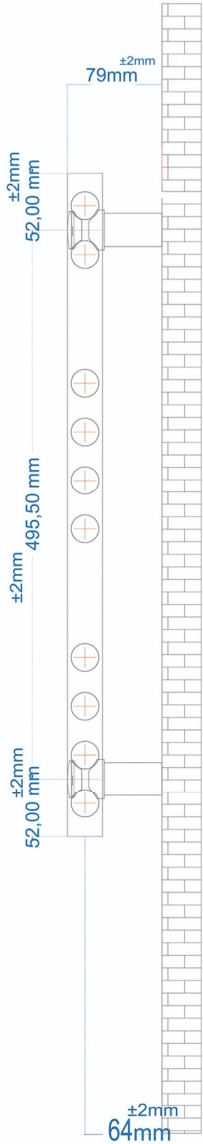

# Westward Straight Towel Rail 600 x 500/600/800mm.

## Technical Drawing

**Eastbrook**   
 Eastbrook Road, Gloucester GL4 3DB  
 Technical Helpline : 01452 317890  
 Mon - Fri / 8am - 5pm  
 Email : [technical@eastbrookco.com](mailto:technical@eastbrookco.com)