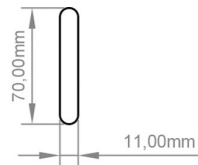

# Helmsley 1400 x 500/600mm. Technical Drawing

A SECTION

B SECTION

scale: 1/2

**Eastbrook**   
 Eastbrook Road, Gloucester GL4 3DB  
 Technical Helpline : 01452 317890  
 Mon - Fri / 8am - 5pm  
 Email : technical@eastbrookco.com