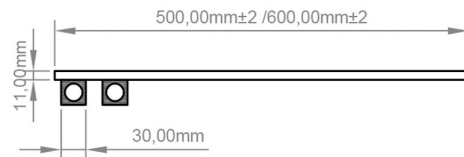

# Helmsley 1400 x 500/600mm. Technical Drawing

A SECTION

B SECTION

scale: 1/2

**Eastbrook**   
 Eastbrook Road, Gloucester GL4 3DB  
 Technical Helpline : 01452 317890  
 Mon - Fri / 8am - 5pm  
 Email : technical@eastbrookco.com