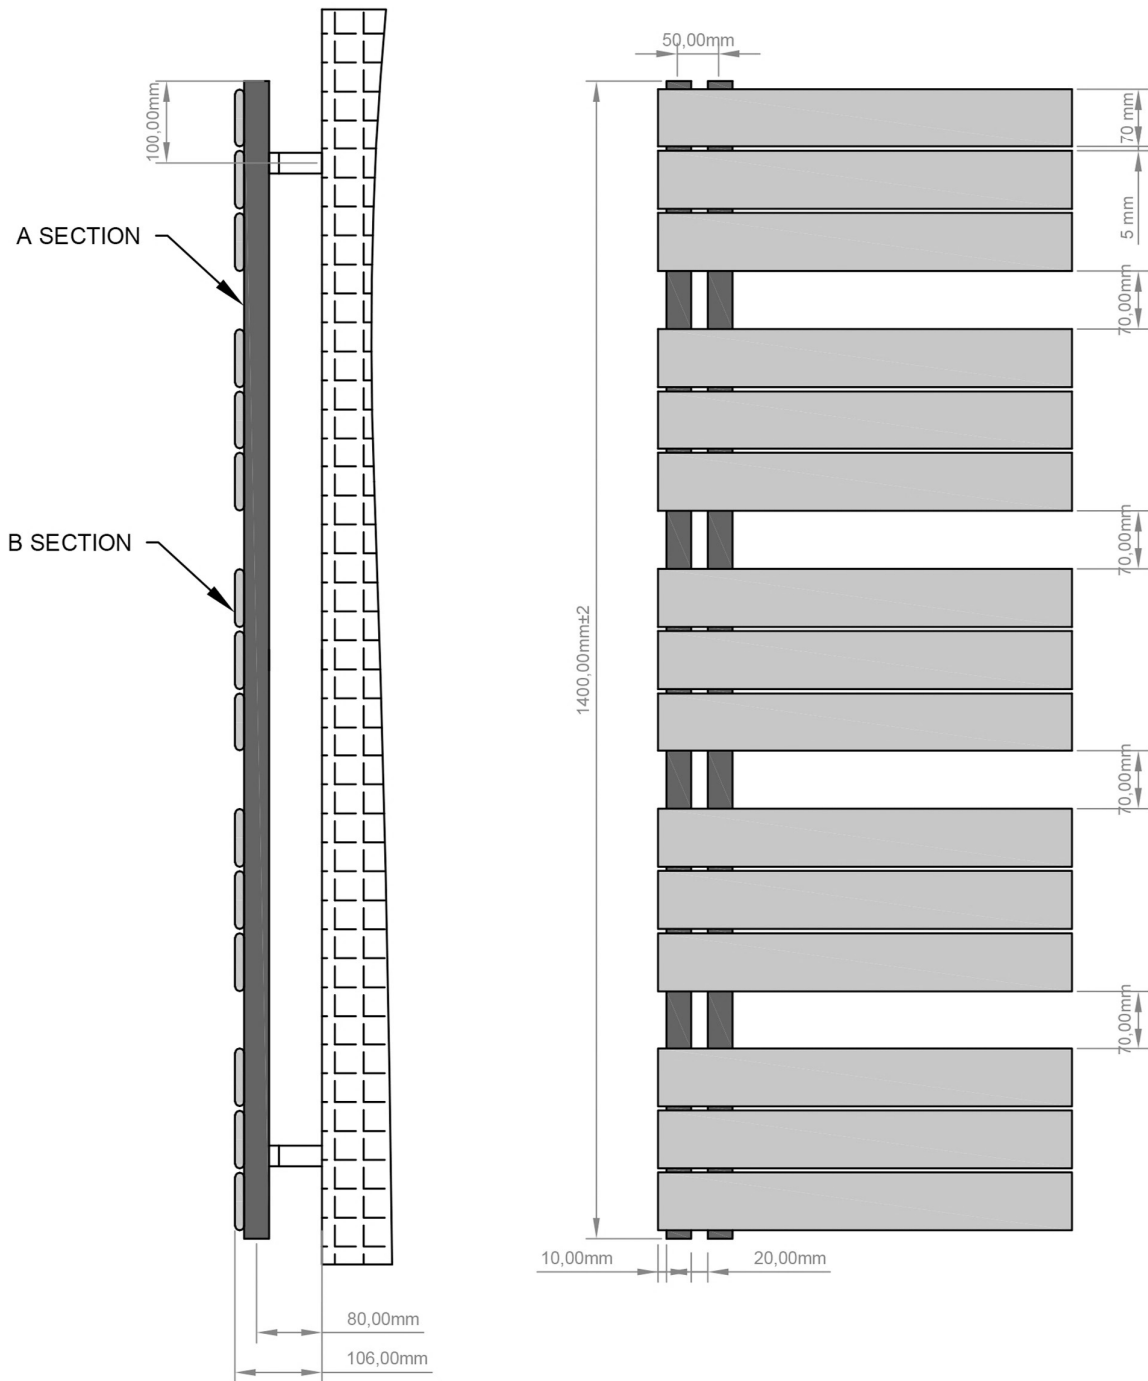

# Helmsley 1400 x 500/600mm. Technical Drawing

A SECTION

B SECTION

scale: 1/2

**Eastbrook**   
 Eastbrook Road, Gloucester GL4 3DB  
 Technical Helpline : 01452 317890  
 Mon - Fri / 8am - 5pm  
 Email : technical@eastbrookco.com