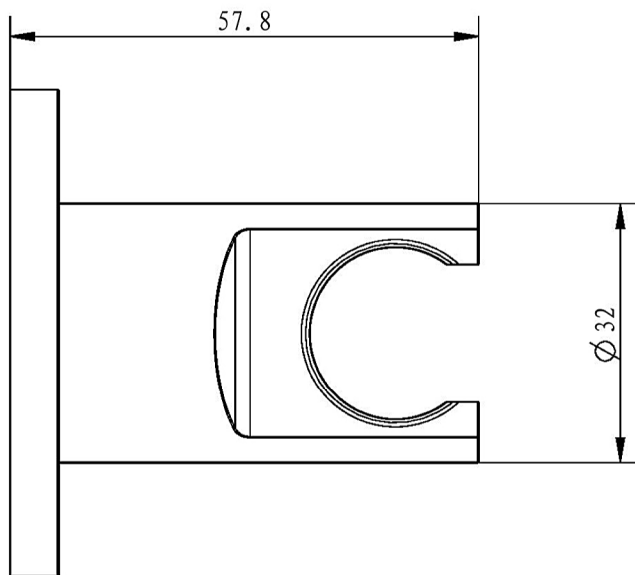

A-A

1: 2

Eastbrook

Eastbrook Road, Gloucester GL4 3DB

Technical Helpline : 01452 317890

Mon - Fri / 8am - 5pm

Email : technical@eastbrookco.com