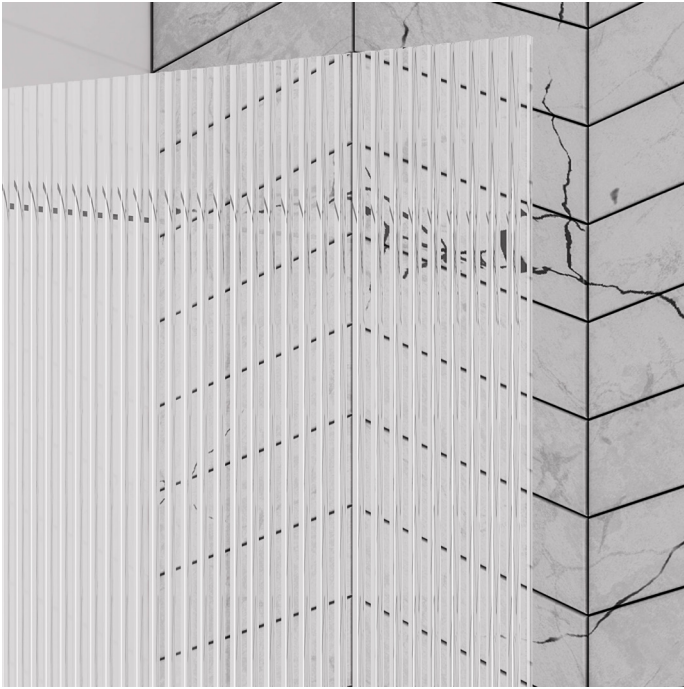

DATASHEET

Image

General Information

Product:	49.5102
Description:	5mm Straight bath screen in fluted glass L-H
Website Link:	(Click Here)
Product Type:	Fluted Bath Screens
Brand:	Eastbrook Company
Colour:	Black
Material:	Tempered Glass
Height (mm):	1400mm
Width (mm):	28mm
Length (mm):	800mm
Net Weight (kg):	16.3kg
Product Range:	Fluted

Product Specifications

Warranty:	10 Year(s)
Product Handing:	Left Hand
Easy Clean glass:	Yes
Finish:	Matt
Frameless:	Yes
Glass Thickness (mm):	5mm
Glass type:	Fluted Glass

Drawing