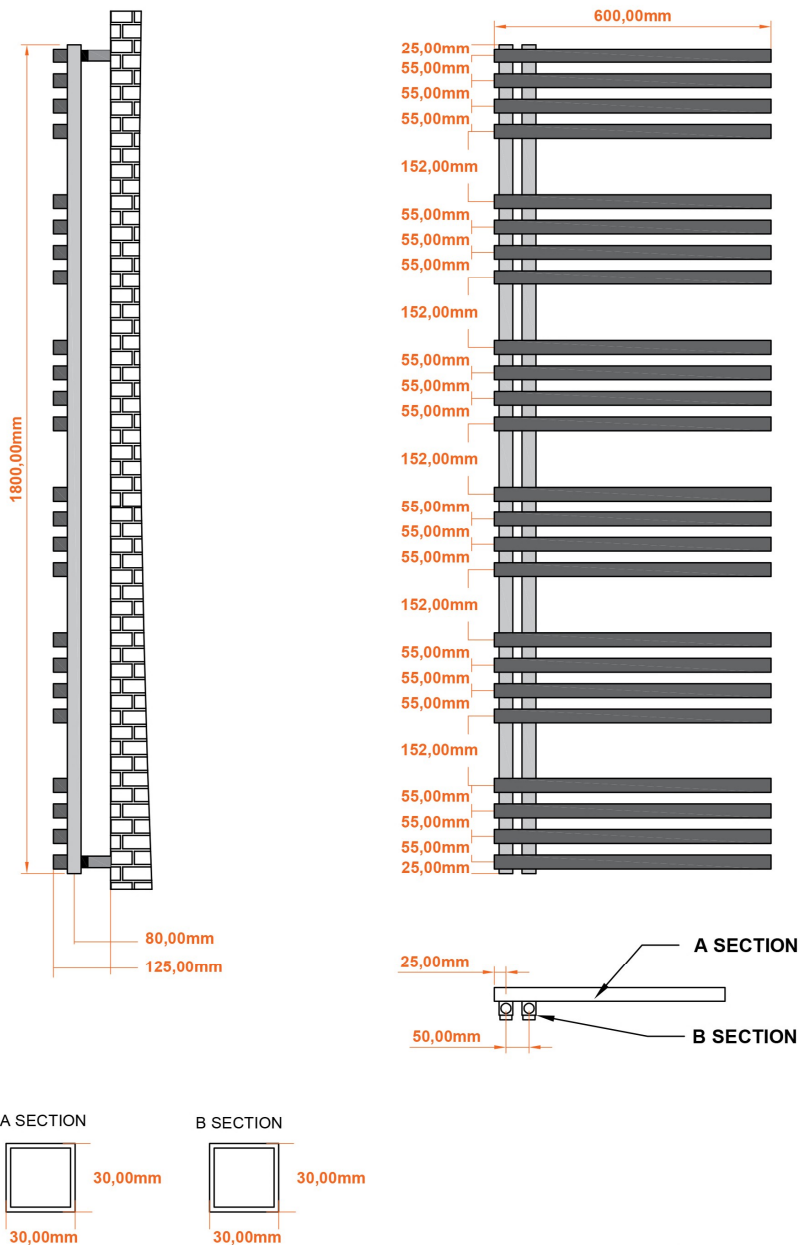

DATASHEET

Image

General Information

Product:	89.1375
Description:	Reinbach 1800 x 600mm Towel Rail
Website Link:	(Click Here)
Product Type:	Towel Rail
Brand:	Eastbrook Company
Colour:	Matt Grey
Material:	Mild Steel
Height (mm):	1800mm
Width (mm):	600mm
Net Weight (kg):	24.41kg
Product Range:	Reinbach

Product Specifications

Warranty:	5 Year(s)
Supplied with fixings:	Yes
BTU $\Delta T50^{\circ}\text{C}$:	3138
BTU $\Delta T60^{\circ}\text{C}$:	3956
Watts $\Delta T50^{\circ}\text{C}$:	920
Watts $\Delta T60^{\circ}\text{C}$:	1160

Drawing

Reinbach 1800 x 600mm. Technical Drawing

scale: 1/2

Eastbrook 
Eastbrook Road, Gloucester GL4 3DB
Technical Helpline : 01452 317890
Mon - Fri / 8am - 5pm
Email : technical@eastbrookco.com