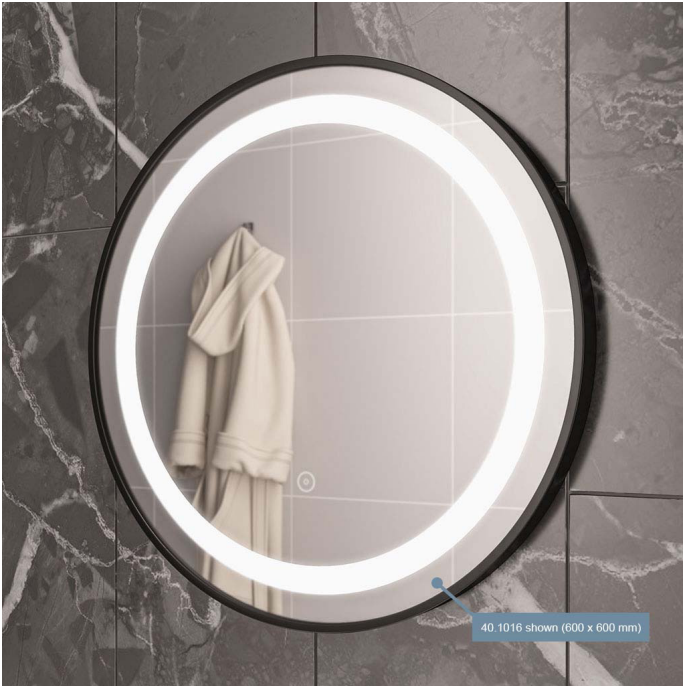

DATASHEET

Image

General Information

Product:	40.1017
Description:	Largo 800x800mm LED mirror black frame
Website Link:	(Click Here)
Product Type:	LED Mirror
Brand:	Eastbrook Company
Colour:	White LED
Material:	Glass/Wood
Height (mm):	800mm
Width (mm):	800mm
Length (mm):	40.5mm
Net Weight (kg) (kg):	9kg
Product Range:	Largo

Product Specifications

Warranty:	2 Year(s)
Shape:	Round
Supplied with fixings:	Yes
Mounting:	Wall

Drawing