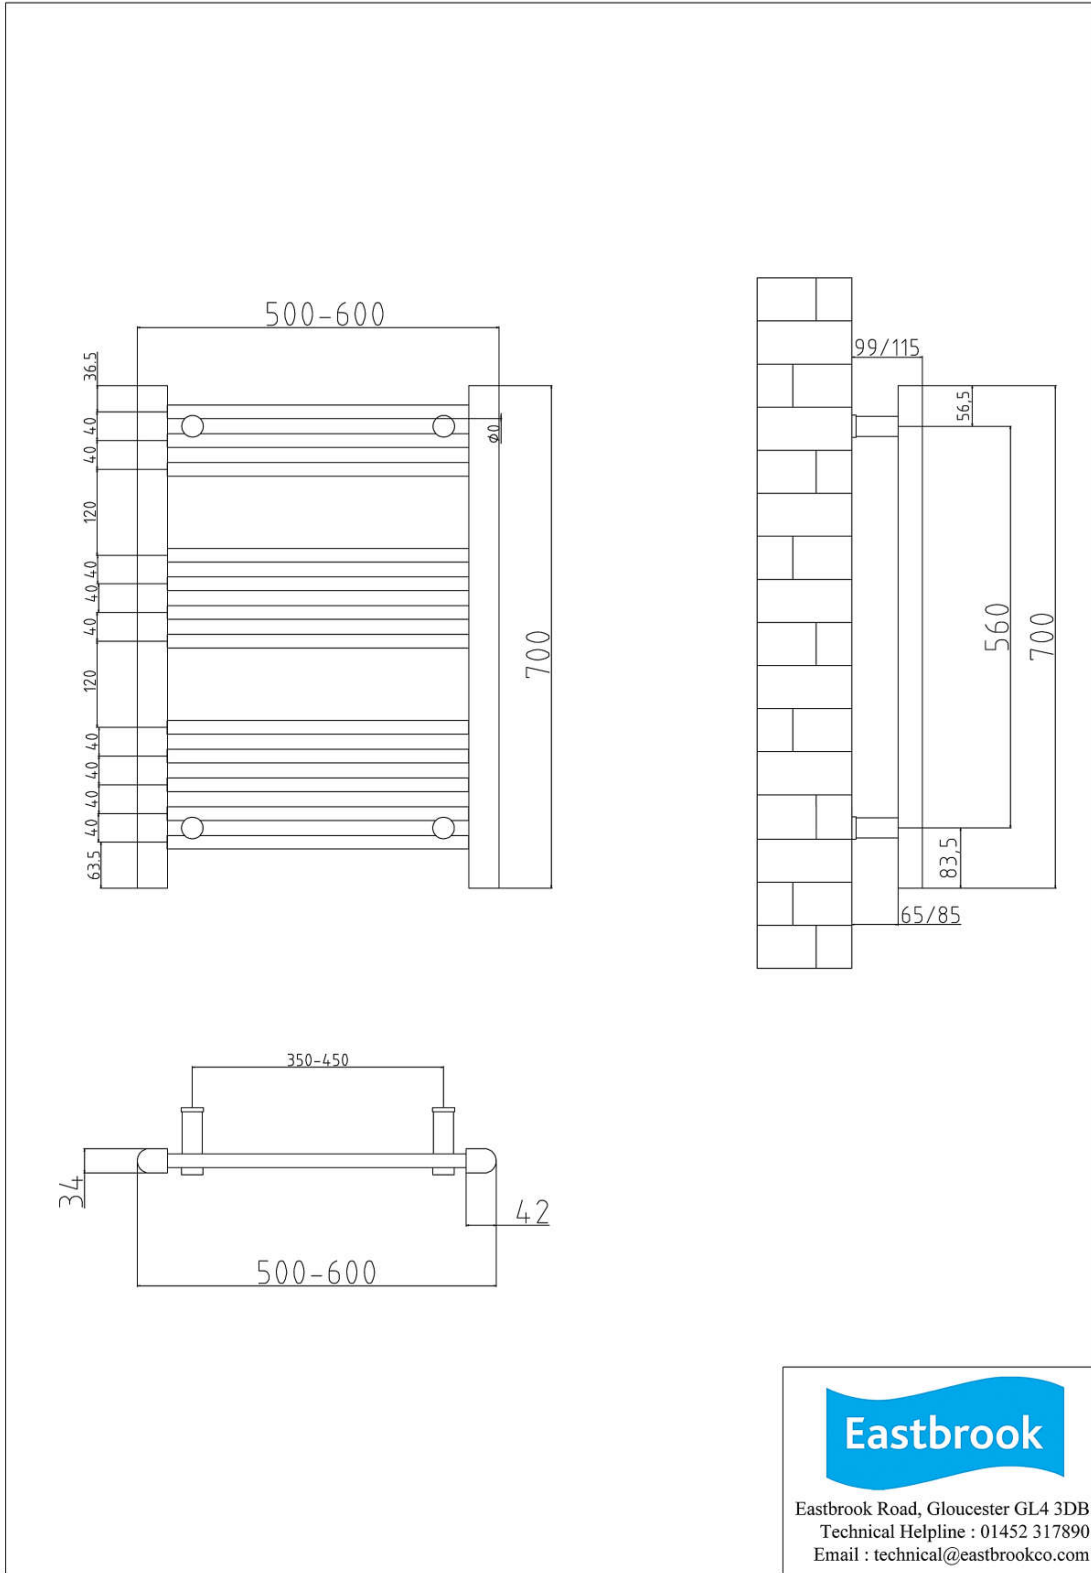

Drawing

Eastbrook Road, Gloucester GL4 3DB
Technical Helpline : 01452 317890
Email : technical@eastbrookco.com