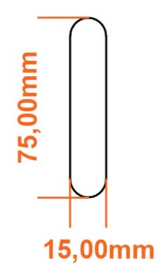

# Santero Towel Rail 1200 x 500mm.

## Technical Drawing

A SECTION

B SECTION

scale:1/2

**Eastbrook** 

Eastbrook Road, Gloucester GL4 3DB  
 Technical Helpline : 01452 317890  
 Mon - Fri / 8am - 5pm  
 Email : [technical@eastbrookco.com](mailto:technical@eastbrookco.com)