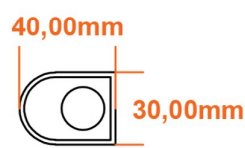

Santero Towel Rail 1200 x 500mm.

Technical Drawing

A SECTION

scale:1/2

Eastbrook

Eastbrook Road, Gloucester GL4 3DB
Technical Helpline : 01452 317890
Mon - Fri / 8am - 5pm
Email : technical@eastbrookco.com