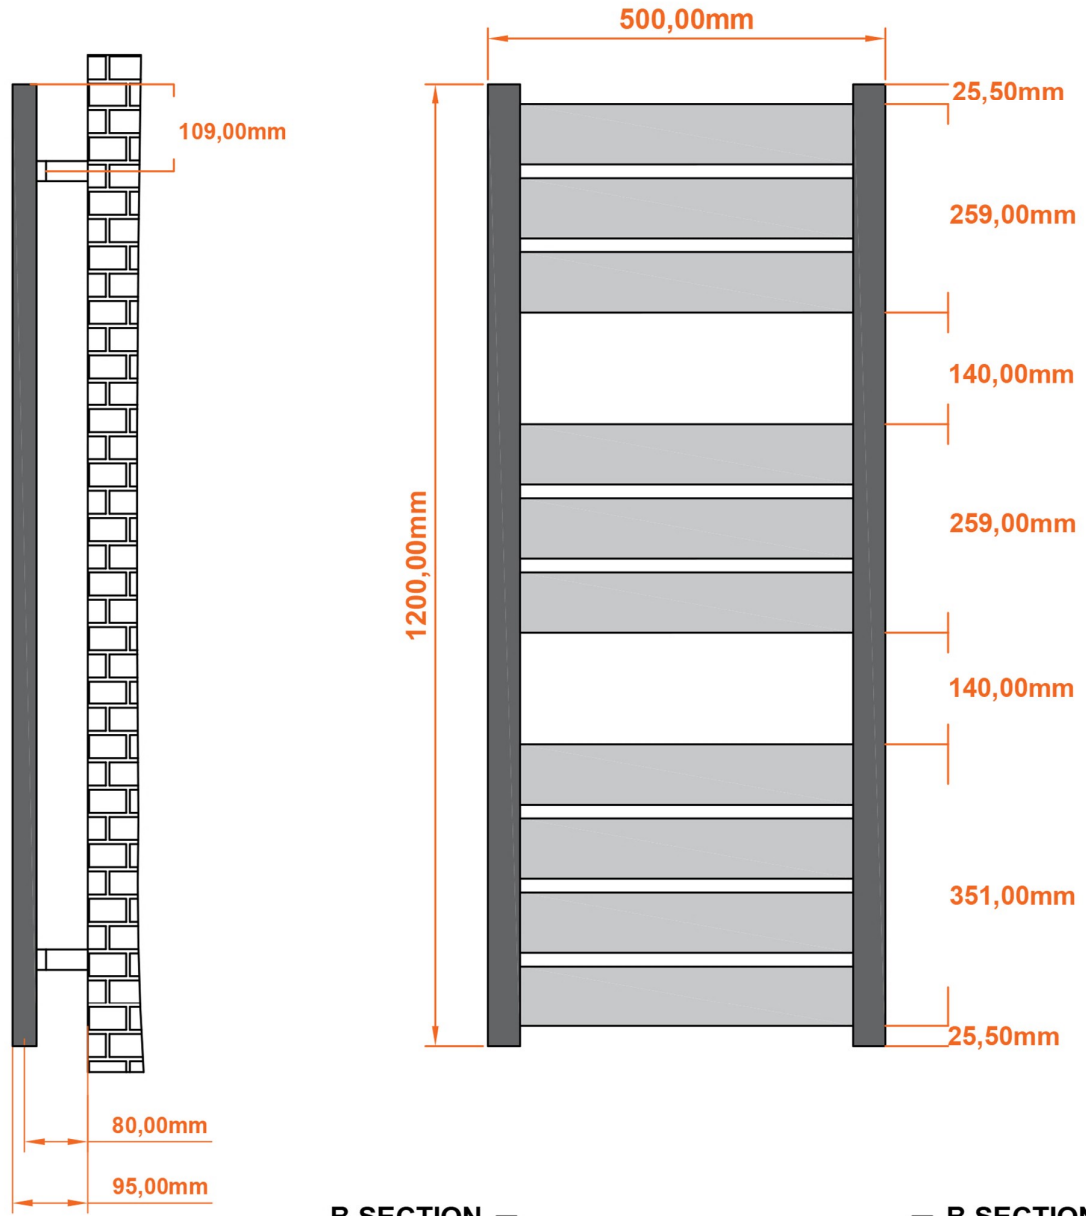

# Santero Towel Rail 1200 x 500mm.

## Technical Drawing

A SECTION

B SECTION

scale:1/2

**Eastbrook** 

Eastbrook Road, Gloucester GL4 3DB  
 Technical Helpline : 01452 317890  
 Mon - Fri / 8am - 5pm  
 Email : [technical@eastbrookco.com](mailto:technical@eastbrookco.com)