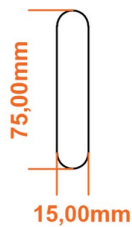

Santero Towel Rail 1800 x 500mm.

Technical Drawing

A SECTION

scale:1/2

B SECTION

B SECTION

Eastbrook 

Eastbrook Road, Gloucester GL4 3DB
 Technical Helpline : 01452 317890
 Mon - Fri / 8am - 5pm
 Email : technical@eastbrookco.com