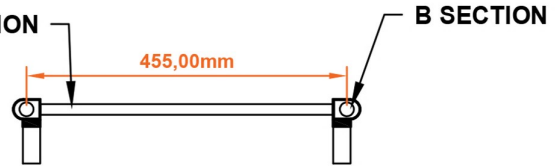

Santero Towel Rail 1800 x 500mm.

Technical Drawing

A SECTION

scale:1/2

B SECTION

B SECTION

Eastbrook 

Eastbrook Road, Gloucester GL4 3DB
 Technical Helpline : 01452 317890
 Mon - Fri / 8am - 5pm
 Email : technical@eastbrookco.com