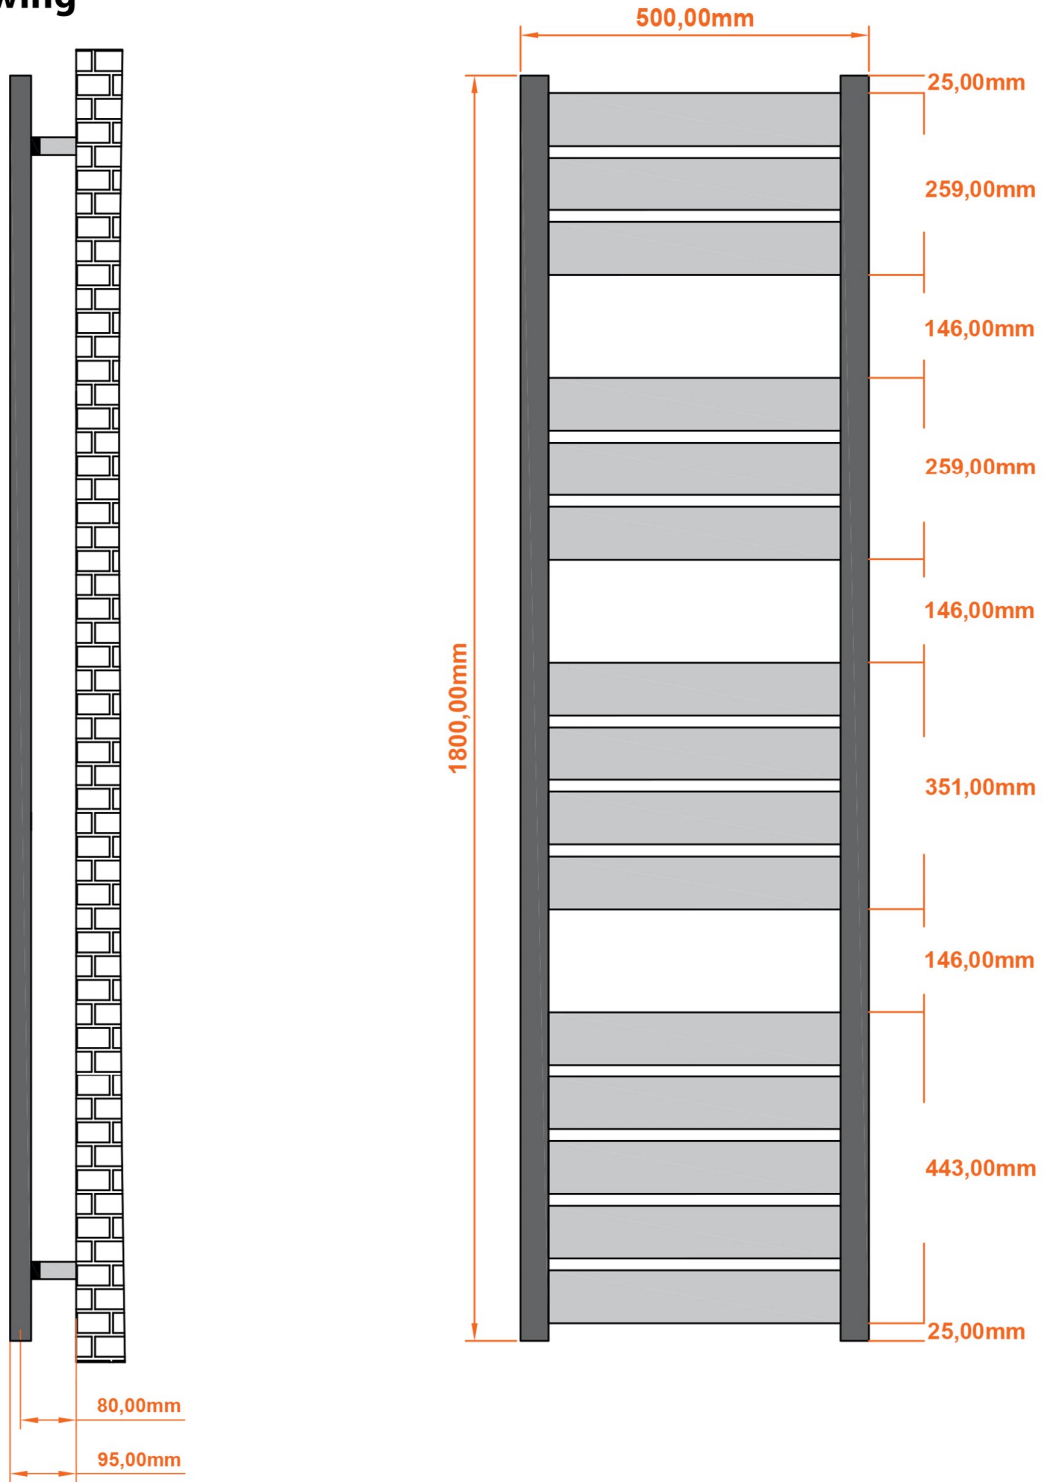

Santero Towel Rail 1800 x 500mm.

Technical Drawing

A SECTION

scale:1/2

B SECTION

B SECTION

Eastbrook 

Eastbrook Road, Gloucester GL4 3DB
 Technical Helpline : 01452 317890
 Mon - Fri / 8am - 5pm
 Email : technical@eastbrookco.com