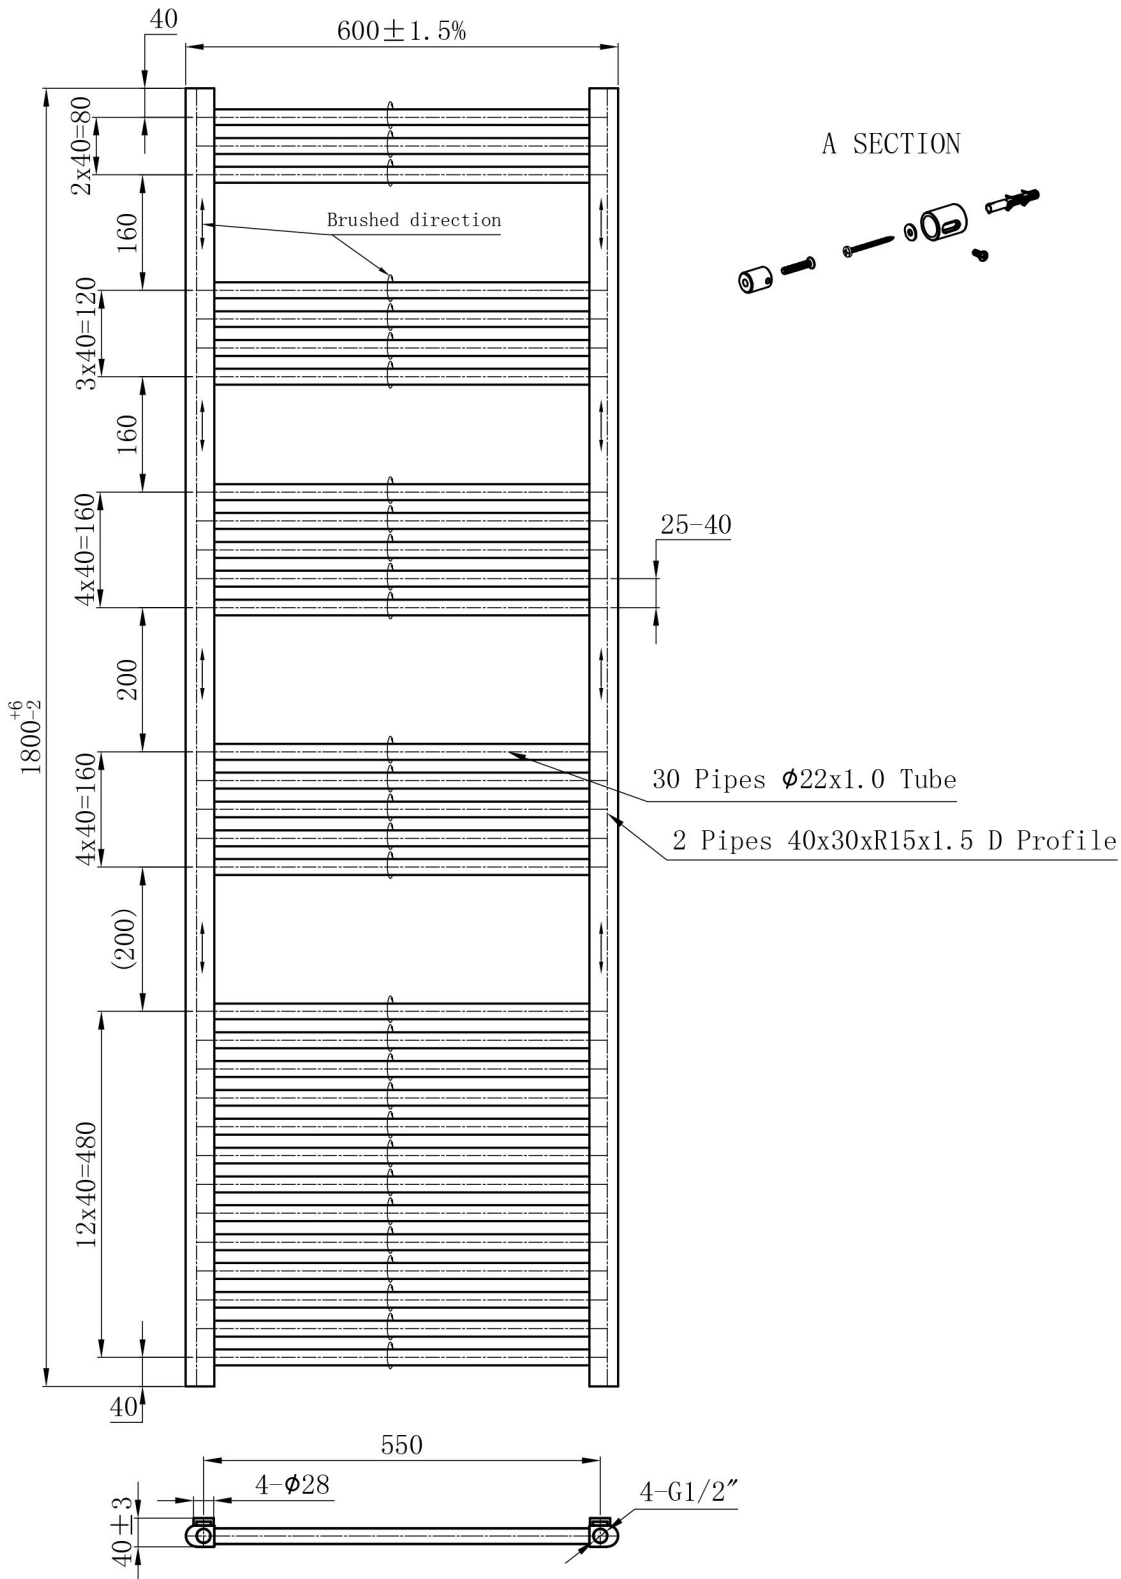

Wendover Straight Brushed Bronze 1800 x 600mm. Technical Drawing

Unit: mm

A SECTION