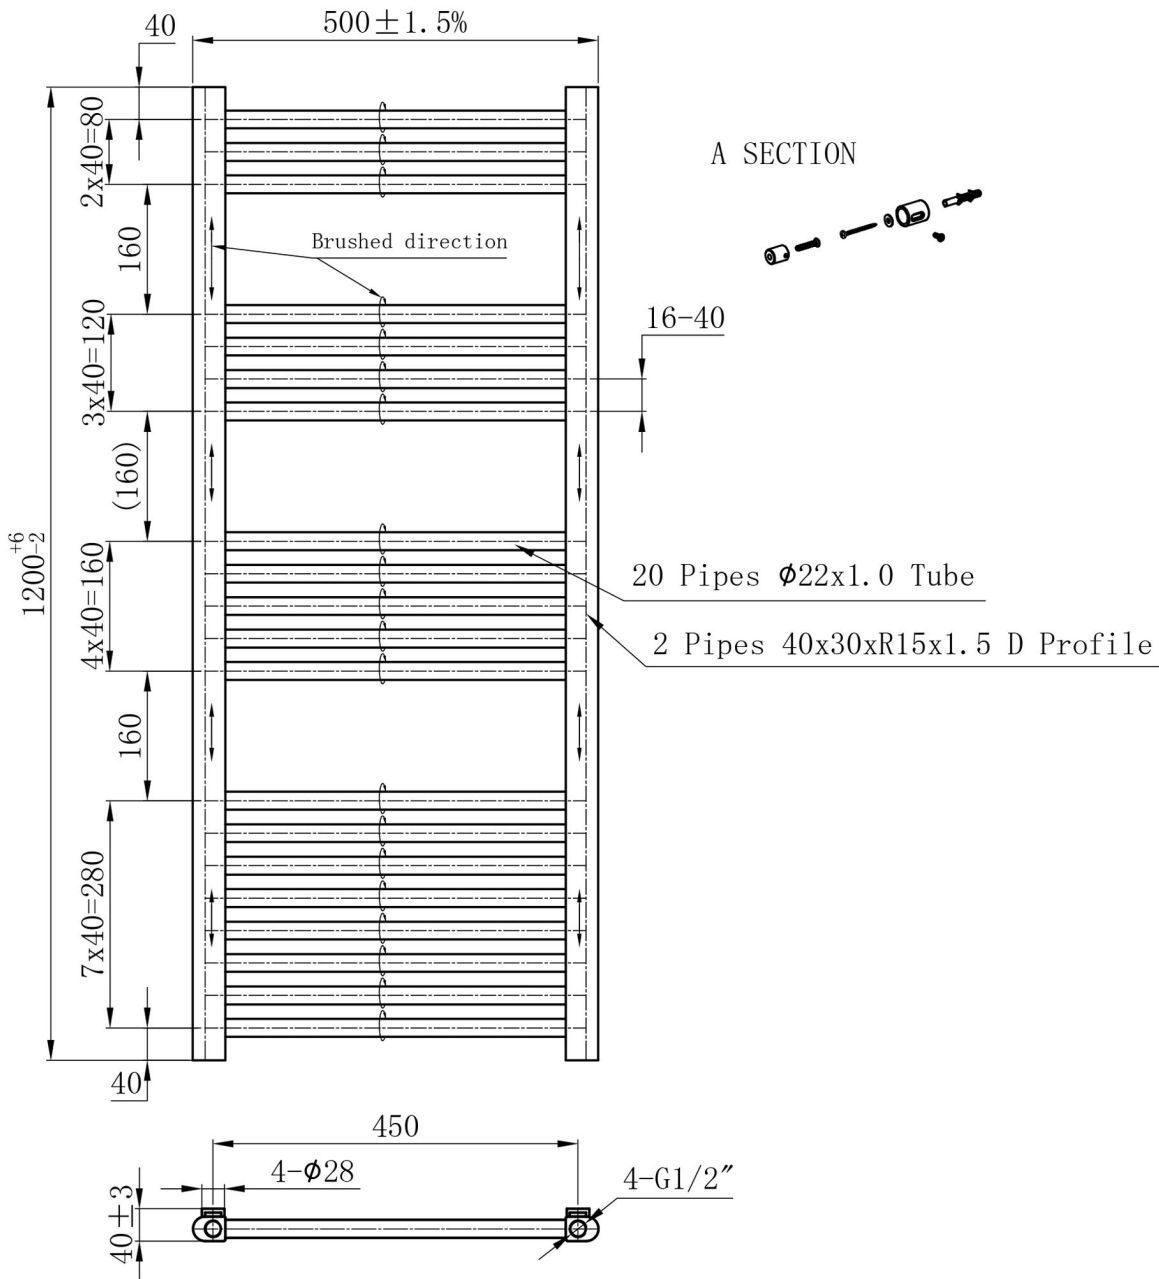

Wendover Straight Brushed Bronze 1200 x 500mm. Technical Drawing

Unit: mm

A SECTION