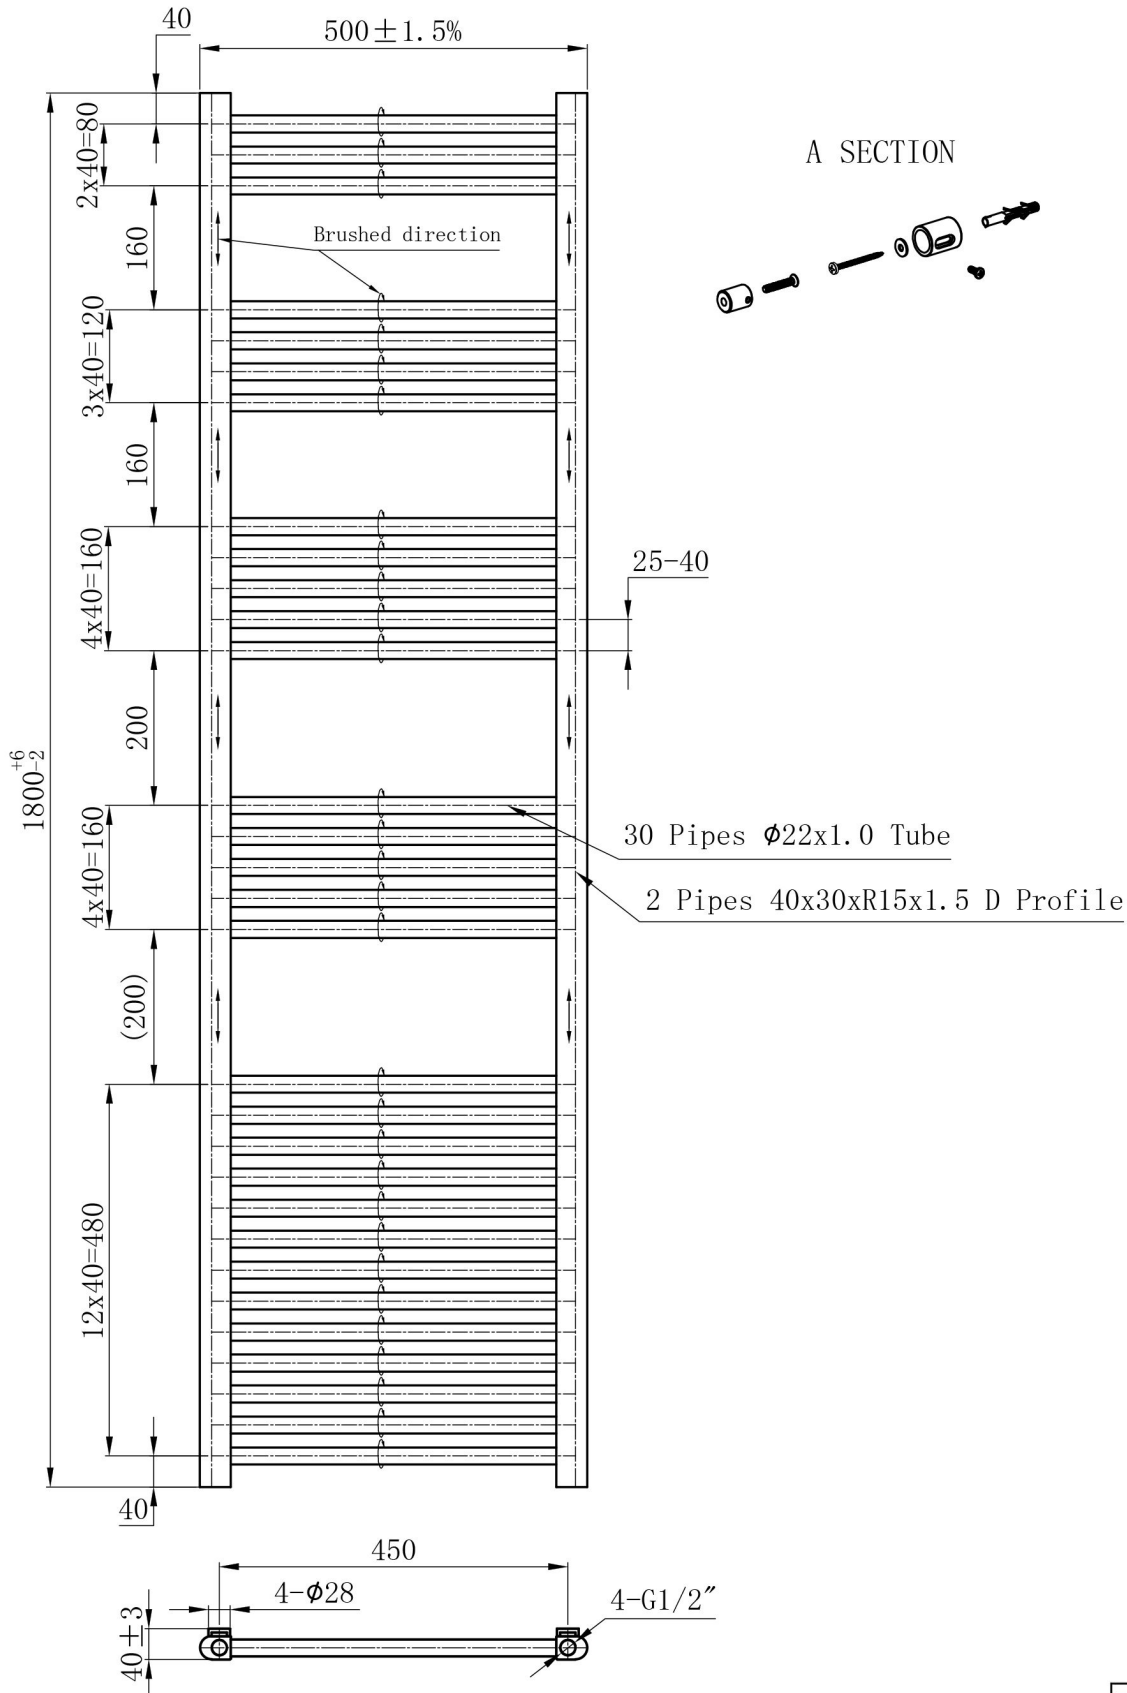

# Wendover Straight Brushed Bronze 1800 x 500mm. Technical Drawing

Unit: mm

A SECTION