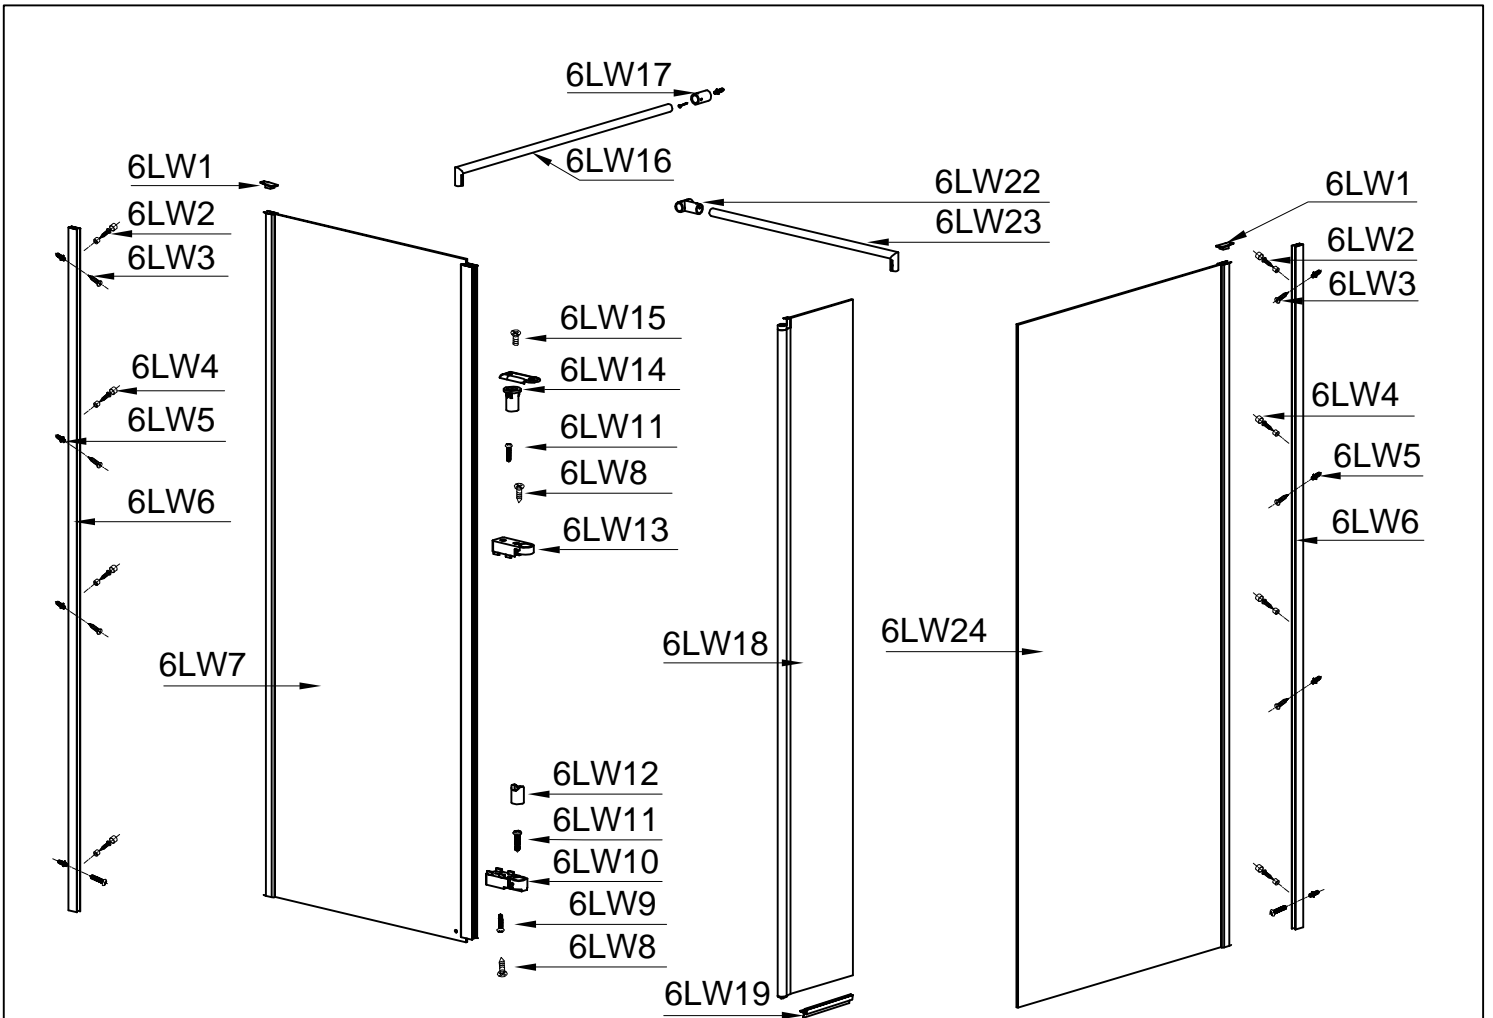

INSTALLATION MANUAL

Eastbrook Code	Adjustment	Eastbrook Code	Adjustment
69.0129	590-600	69.0130	790-800
69.0131	890-900	69.0132	1090-1100
69.0136	750-760	69.0133	790-800
69.0134	890-900		

This product should only be fixed by a fully qualified installer

6LW1  2X	6LW2  8X	6LW3  8X	6LW4  8X	6LW5  8X	6LW6  2X
6LW7  1X	6LW8  2X	6LW9  1X	6LW10  1X	6LW11  2X	6LW12  1X
6LW13  1X	6LW14  1X	6LW15  1X	6LW16  1X	6LW17  1X	6LW18  1X
6LW19  2X	6LW20  1X	6LW21  1X	6LW22  1X	6LW23  1X	6LW24  1X