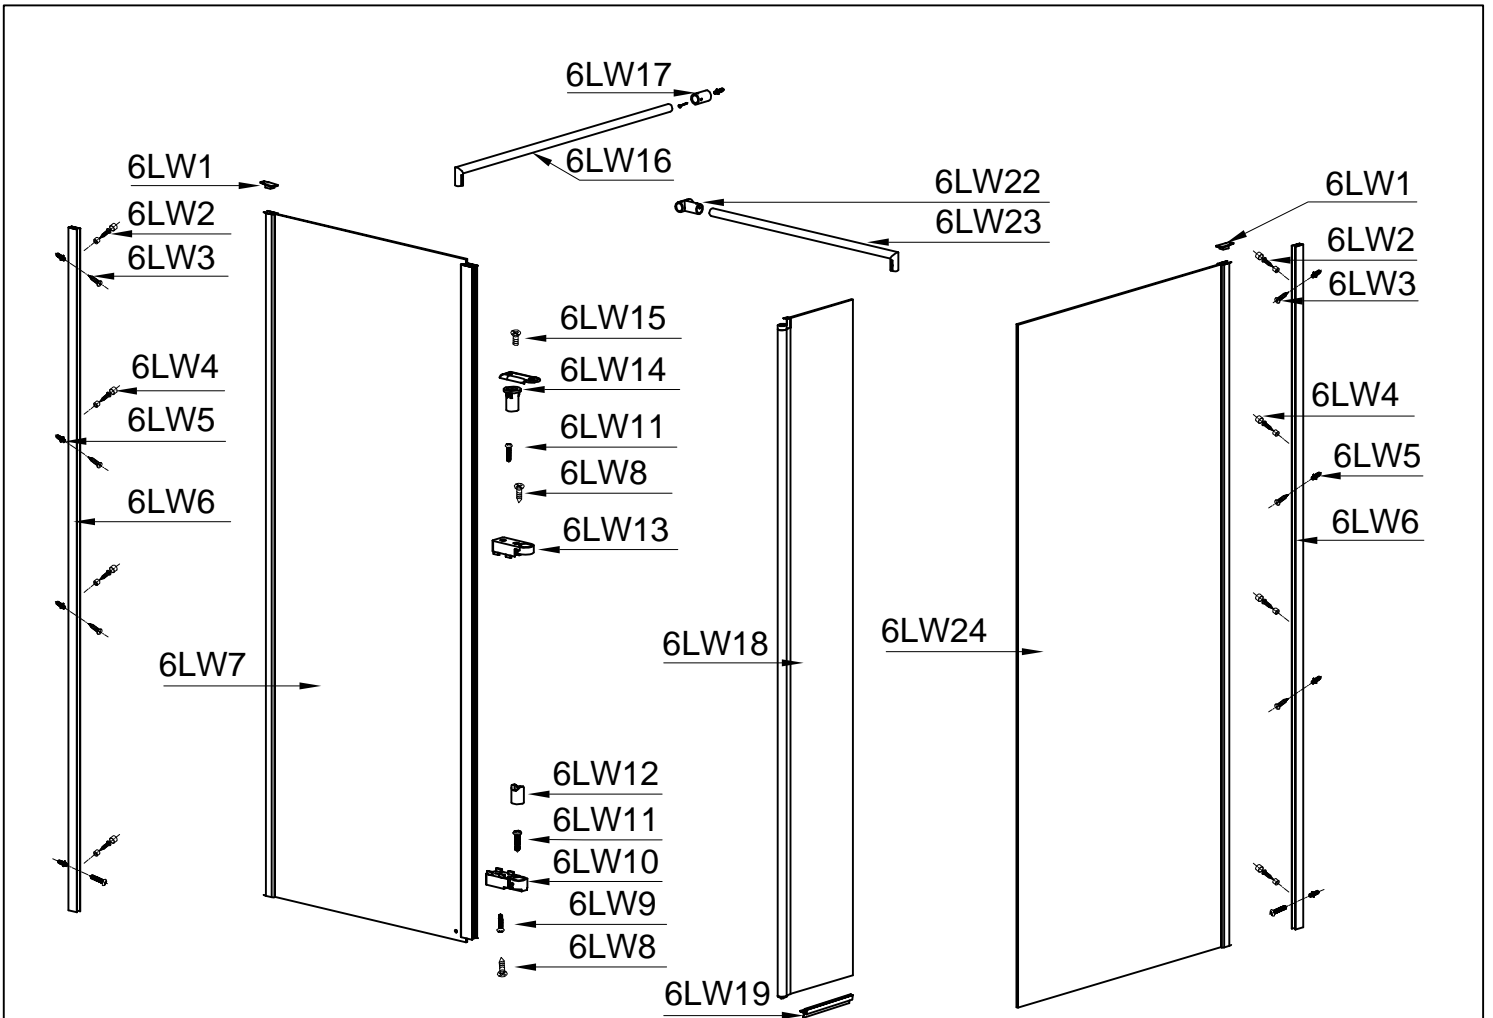

INSTALLATION MANUAL

Eastbrook Code	Adjustment	Eastbrook Code	Adjustment
69.0129	590-600	69.0130	790-800
69.0131	890-900	69.0132	1090-1100
69.0136	750-760	69.0133	790-800
69.0134	890-900		

This product should only be fixed by a fully qualified installer

6LW1 2X	6LW2 8X	6LW3 8X	6LW4 8X	6LW5 8X	6LW6 2X
6LW7 1X	6LW8 2X	6LW9 1X	6LW10 1X	6LW11 2X	6LW12 1X
6LW13 1X	6LW14 1X	6LW15 1X	6LW16 1X	6LW17 1X	6LW18 1X
6LW19 2X	6LW20 1X	6LW21 1X	6LW22 1X	6LW23 1X	6LW24 1X