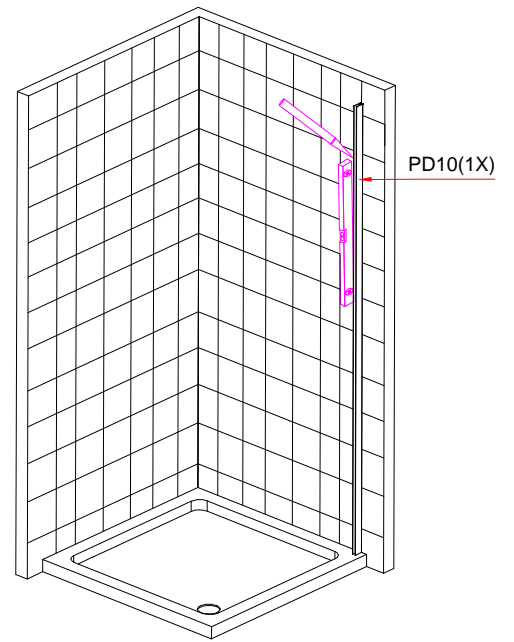

INSTALLATION MANUAL

Eastbrook Code	Adjustment	Eastbrook Code	Adjustment
69.0090	860-900		

This product should only be fixed by a fully qualified installer

<p>PD15</p>  <p>1x</p>	<p>PD9</p>  <p>1x</p>			
<p>PD3</p>  <p>1x</p>	<p>PD11</p>  <p>1x</p>	<p>PD8</p>  <p>8x</p>	<p>PD6</p>  <p>4x</p>	<p>PD7</p>  <p>13x</p>
<p>PD2</p>  <p>2x</p>	<p>PD10</p>  <p>1x</p>	<p>PD12</p>  <p>1x</p>	<p>PD14</p>  <p>1x</p>	<p>PD1</p>  <p>2x</p>
<p>PD13</p>  <p>4x</p>	<p>PD5</p>  <p>9x</p>	<p>PD4</p>  <p>1x</p>		

1

2

3

4

5

6

7

PD2(1X)