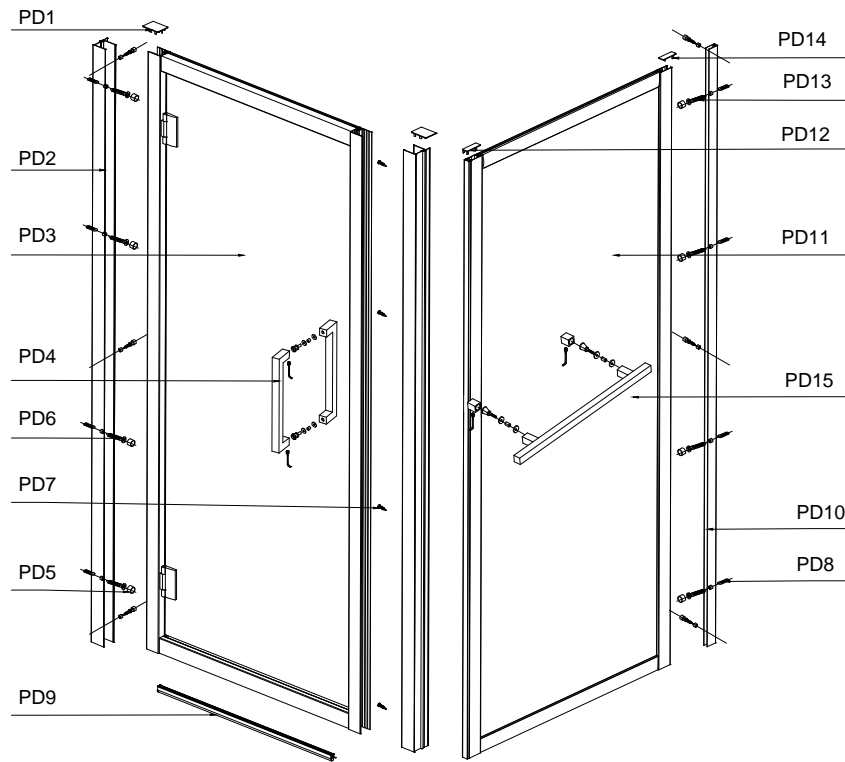

INSTALLATION MANUAL

Eastbrook Code	Adjustment	Eastbrook Code	Adjustment
69.0090	860-900		

This product should only be fixed by a fully qualified installer

<p>PD15</p>  <p>1x</p>	<p>PD9</p>  <p>1x</p>			
<p>PD3</p>  <p>1x</p>	<p>PD11</p>  <p>1x</p>	<p>PD8</p>  <p>8x</p>	<p>PD6</p>  <p>4x</p>	<p>PD7</p>  <p>13x</p>
<p>PD2</p>  <p>2x</p>	<p>PD10</p>  <p>1x</p>	<p>PD12</p>  <p>1x</p>	<p>PD14</p>  <p>1x</p>	<p>PD1</p>  <p>2x</p>
<p>PD13</p>  <p>4x</p>	<p>PD5</p>  <p>9x</p>	<p>PD4</p>  <p>1x</p>		