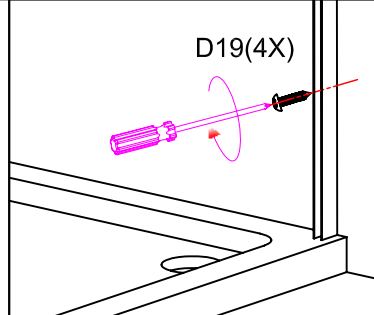

INSTALLATION MANUAL

Eastbrook Code	Adjustment	Eastbrook Code	Adjustment
69.0082	655-695	69.0083	715-755
69.0084	755-795	69.0085	855-895

A711+B551

This product should only be fixed by a fully qualified installer

<p>D09</p> <p>10 ST4 13X</p>	<p>D10</p> <p>30 ST4 12X</p>	<p>D11</p> <p>16 M4 M4 4X</p>	<p>D12</p> <p>8X</p>	<p>D13</p> <p>17X</p>
<p>D14</p> <p>1X</p>	<p>D15</p> <p>2X</p>	<p>D16</p> <p>2X</p>	<p>D19</p> <p>30 ST4 4X</p>	