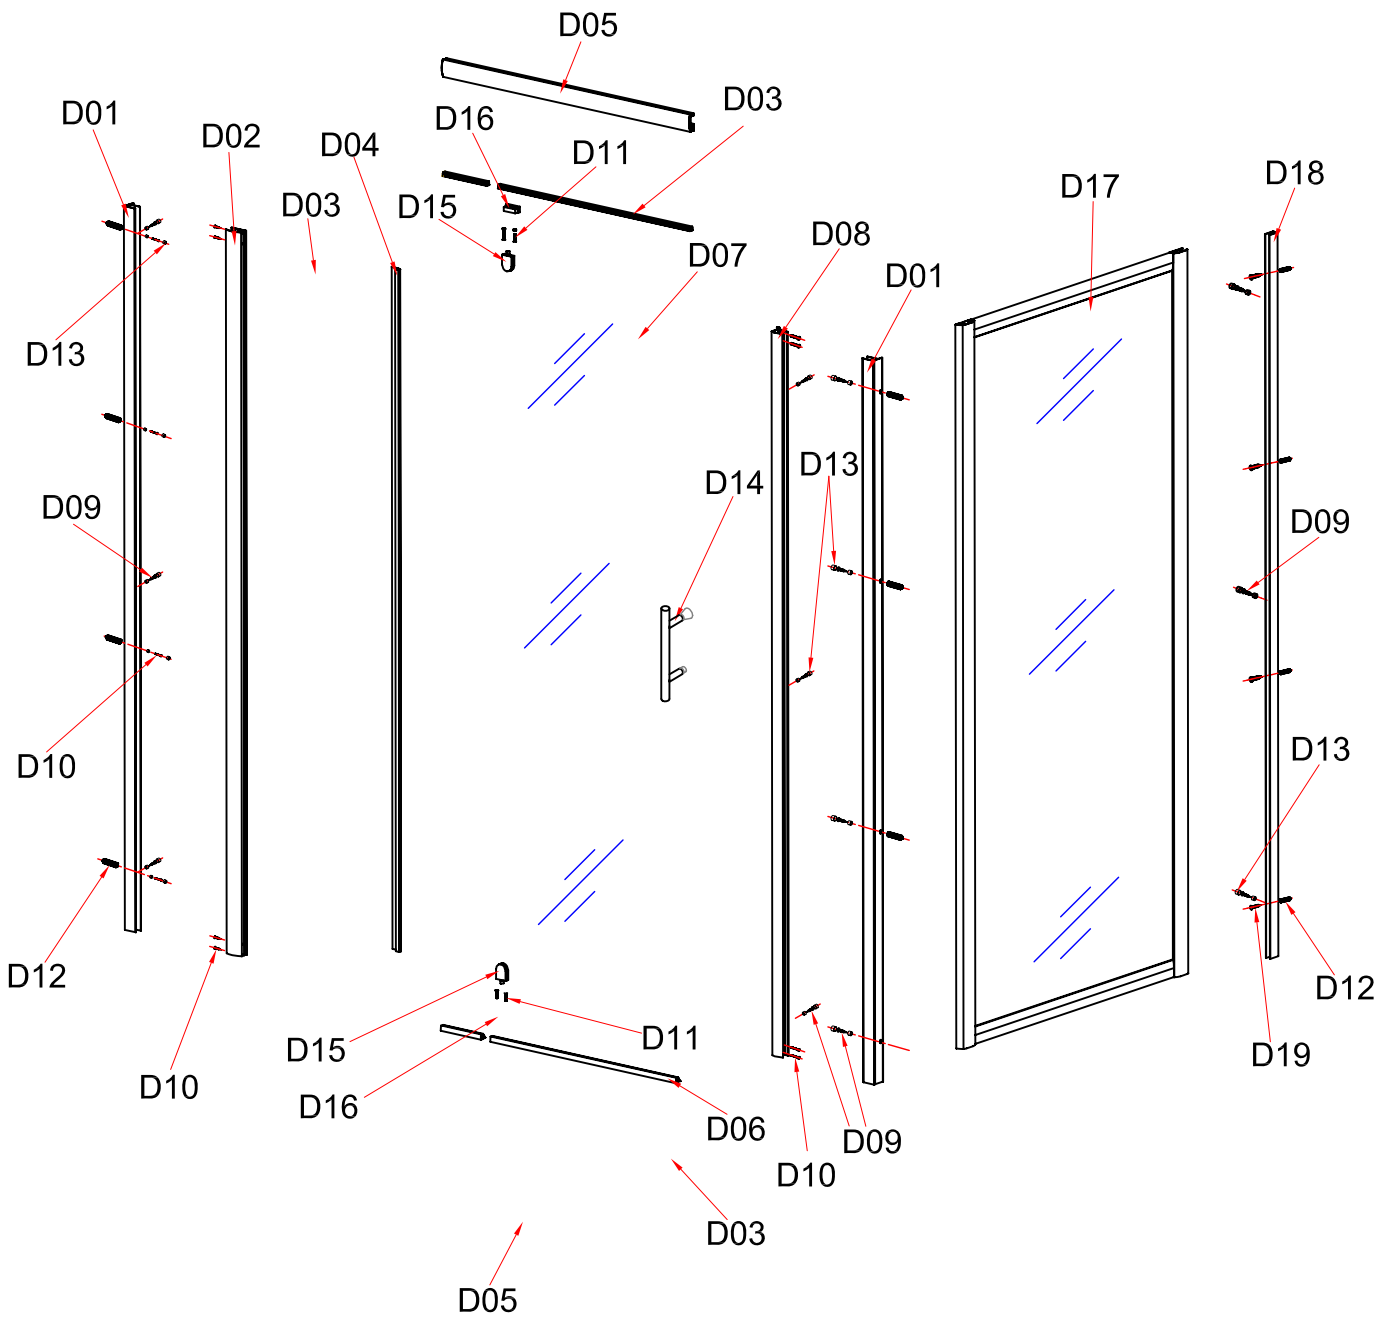

INSTALLATION MANUAL

Eastbrook Code	Adjustment	Eastbrook Code	Adjustment
69.0082	655-695	69.0083	715-755
69.0084	755-795	69.0085	855-895

A711+B551

This product should only be fixed by a fully qualified installer

<p>D09</p> <p>10 ST4 13X</p>	<p>D10</p> <p>30 ST4 12X</p>	<p>D11</p> <p>16 M4 M4 4X</p>	<p>D12</p> <p>8X</p>	<p>D13</p> <p>17X</p>
<p>D14</p> <p>1X</p>	<p>D15</p> <p>2X</p>	<p>D16</p> <p>2X</p>	<p>D19</p> <p>30 ST4 4X</p>	