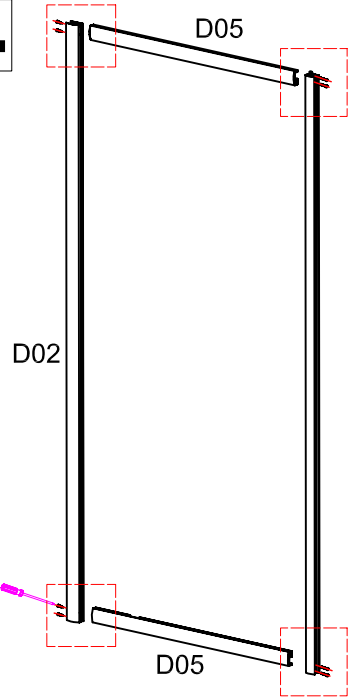

INSTALLATION MANUAL

Eastbrook Code	Adjustment	Eastbrook Code	Adjustment
69.0082	655-695	69.0083	715-755
69.0084	755-795	69.0085	855-895

A711+B551

This product should only be fixed by a fully qualified installer

<p>D09</p> <p>10 ST4 13X</p>	<p>D10</p> <p>30 ST4 12X</p>	<p>D11</p> <p>16 M4 M4 4X</p>	<p>D12</p> <p>8X</p>	<p>D13</p> <p>17X</p>
<p>D14</p> <p>1X</p>	<p>D15</p> <p>2X</p>	<p>D16</p> <p>2X</p>	<p>D19</p> <p>30 ST4 4X</p>	

3

4

5

6

7

8

9

10