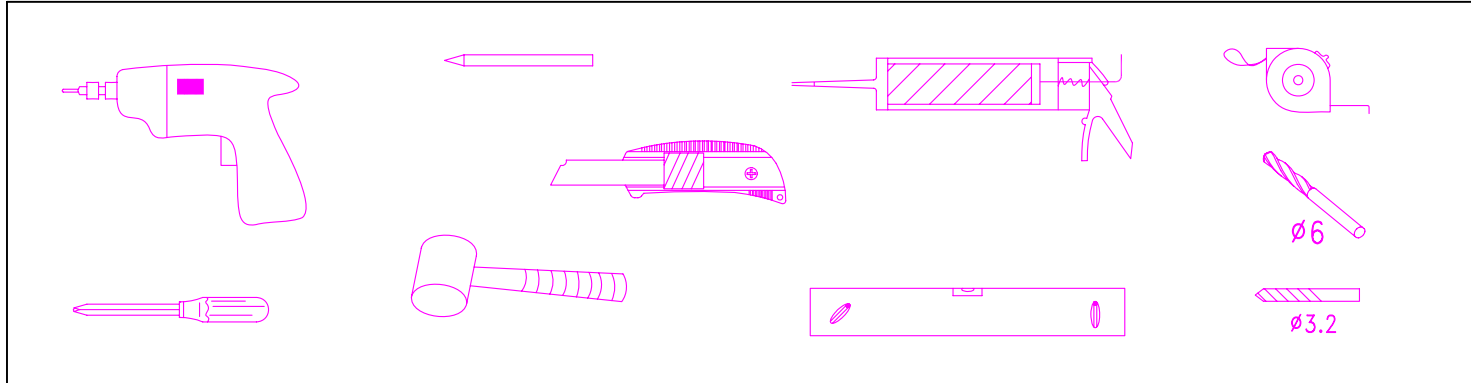

INSTALLATION MANUAL

Eastbrook Code	Adjustment	Eastbrook Code	Adjustment
69.0082	655-695	69.0083	715-755
69.0084	755-795	69.0085	855-895

A711+B551

This product should only be fixed by a fully qualified installer

<p>D09</p> <p>10 ST4 13X</p>	<p>D10</p> <p>30 ST4 12X</p>	<p>D11</p> <p>16 M4 M4 4X</p>	<p>D12</p> <p>8X</p>	<p>D13</p> <p>17X</p>
<p>D14</p> <p>1X</p>	<p>D15</p> <p>2X</p>	<p>D16</p> <p>2X</p>	<p>D19</p> <p>30 ST4 4X</p>	