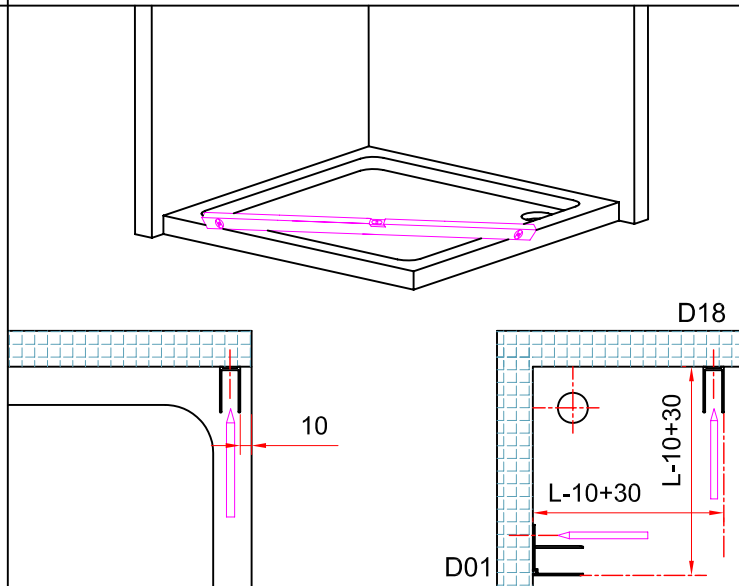

INSTALLATION MANUAL

Eastbrook Code	Adjustment	Eastbrook Code	Adjustment
69.0082	655-695	69.0083	715-755
69.0084	755-795	69.0085	855-895

A711+B551

This product should only be fixed by a fully qualified installer

<p>D09</p> <p>10 ST4 13X</p>	<p>D10</p> <p>30 ST4 12X</p>	<p>D11</p> <p>16 M4 M4 4X</p>	<p>D12</p> <p>8X</p>	<p>D13</p> <p>17X</p>
<p>D14</p> <p>1X</p>	<p>D15</p> <p>2X</p>	<p>D16</p> <p>2X</p>	<p>D19</p> <p>30 ST4 4X</p>	