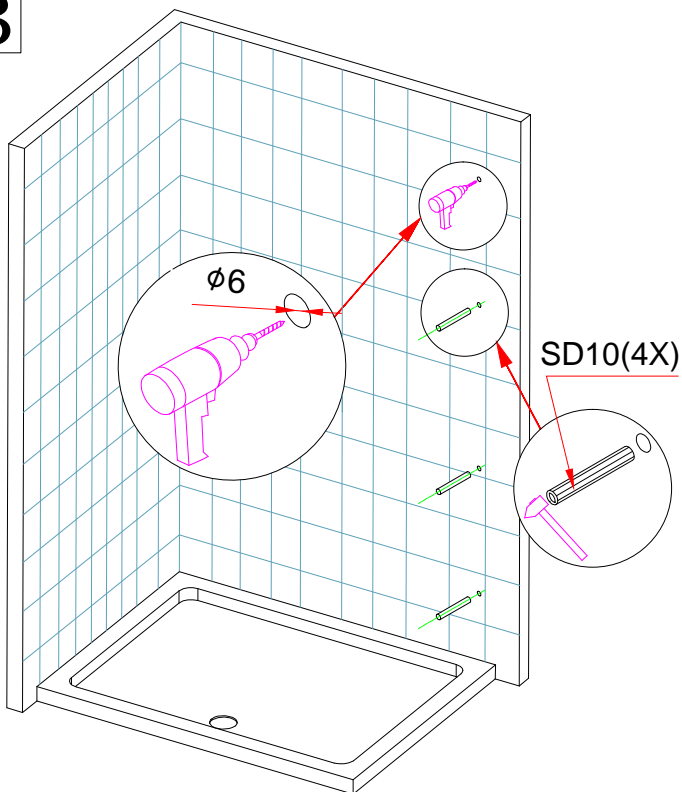

INSTALLATION MANUAL

Eastbrook Code	Adjustment	Eastbrook Code	Adjustment
69.0075	960-1000	69.0077	1160-1200
69.0078	1360-1400		

This product should only be fixed by a fully qualified installer

SD17 1X	SD8 1X	SD27 1X	SD2 1X	SD11 1X	SD6 13X
SD5 1X	SD4 1X	SD12 2X	SD7 1X	SD16 1X	SD10 8X
SD1 25 ST4 2X	SD3 30 ST4 12X	SD13 10 ST4 13X	SD24 30 ST4 4X	SD20 1X	SD19 2X
SD25 1X	SD22 1X	SD9 2X	SD26 1X	SD14 1X	

ø6

ø3.2

1

2

3

4

5

6