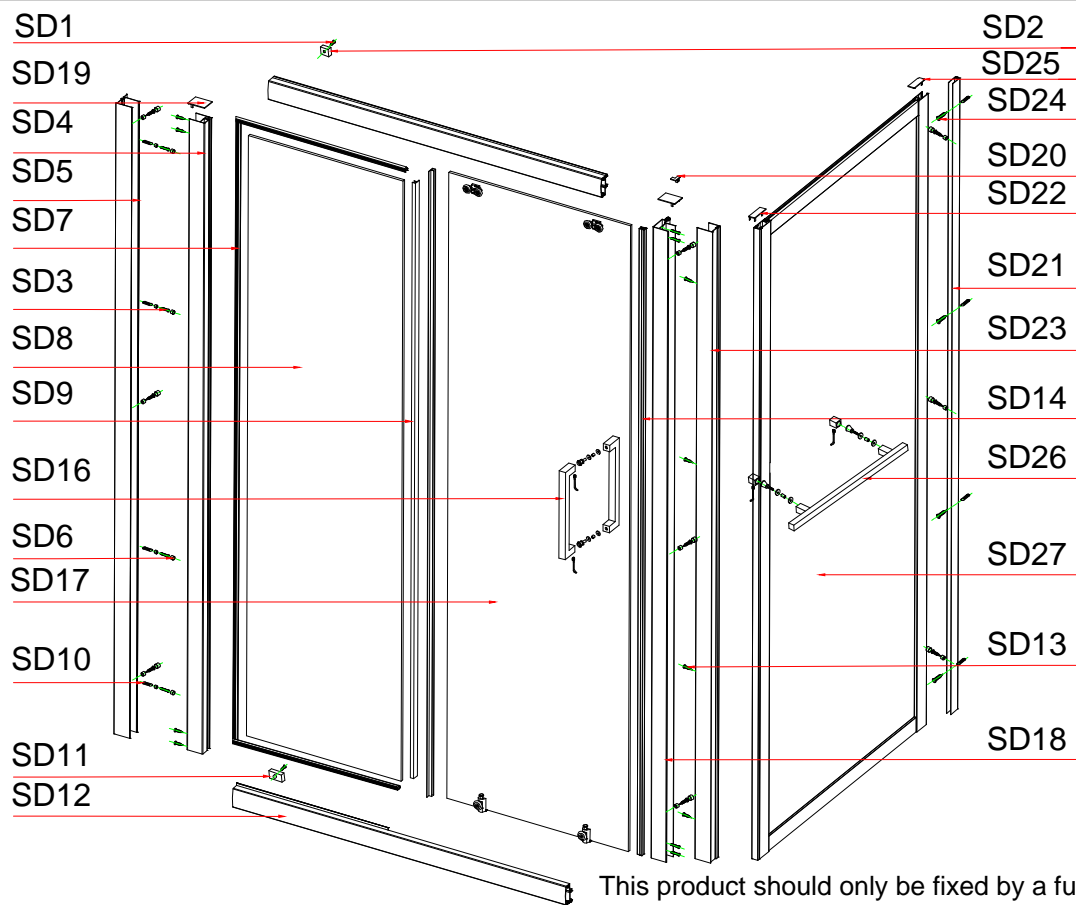

INSTALLATION MANUAL

Eastbrook Code	Adjustment	Eastbrook Code	Adjustment
69.0075	960-1000	69.0077	1160-1200
69.0078	1360-1400		

This product should only be fixed by a fully qualified installer

SD17 1X	SD8 1X	SD27 1X	SD2 1X	SD11 1X	SD6 13X
SD5 1X	SD4 1X	SD12 2X	SD7 1X	SD16 1X	SD10 8X
SD1 25 ST4 2X	SD3 30 ST4 12X	SD13 10 ST4 13X	SD24 30 ST4 4X	SD20 1X	SD19 2X
SD25 1X	SD22 1X	SD9 2X	SD26 1X	SD14 1X	

ø6

ø3.2

1

2

3

4

5

6