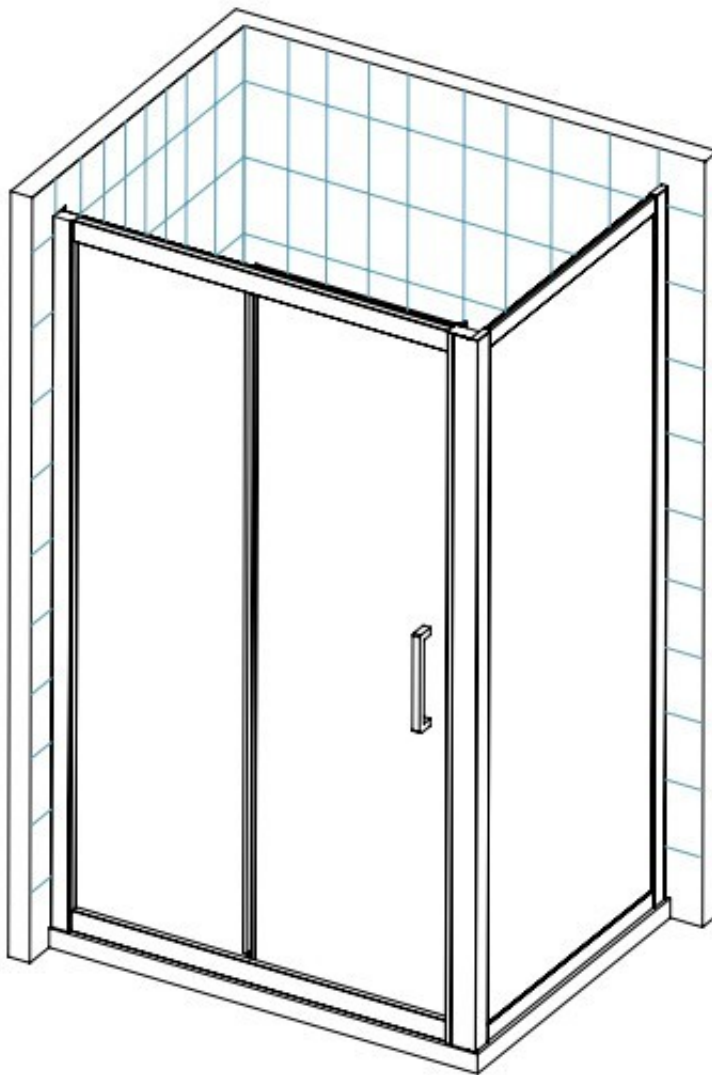

INSTALLATION MANUAL

Eastbrook Code	Adjustment	Eastbrook Code	Adjustment
69.0075	960-1000	69.0077	1160-1200
69.0078	1360-1400		

This product should only be fixed by a fully qualified installer

SD17 1X	SD8 1X	SD27 1X	SD2 1X	SD11 1X	SD6 13X
SD5 1X	SD4 1X	SD12 2X	SD7 1X	SD16 1X	SD10 8X
SD1 25 ST4 2X	SD3 30 ST4 12X	SD13 10 ST4 13X	SD24 30 ST4 4X	SD20 1X	SD19 2X
SD25 1X	SD22 1X	SD9 2X	SD26 1X	SD14 1X	