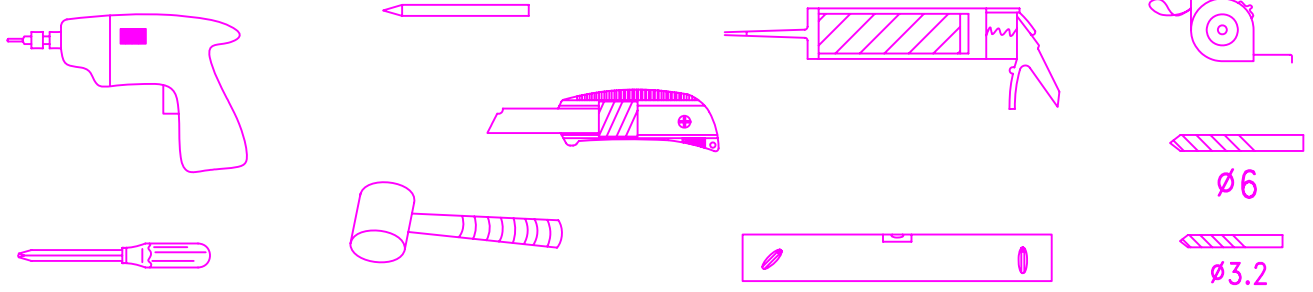

INSTALLATION MANUAL

Eastbrook Code	Adjustment	Eastbrook Code	Adjustment
69.0069	970-1000	69.0070	1070-1100
69.0071	1170-1200	69.0072	1370-1400
69.0073	1570-1600		

B532+B551

This product should only be fixed by a fully qualified installer

<p>S01</p>  <p>2X</p>	<p>S02</p>  <p>1X</p>	<p>S03</p>  <p>2X</p>	<p>S04</p>  <p>1X</p>	<p>S05</p>  <p>2X</p>	<p>S06</p>  <p>2X</p>
<p>S07</p>  <p>3X</p>	<p>S08</p>  <p>2X</p>	<p>S09</p>  <p>1X</p>	<p>S10</p>  <p>1X</p>	<p>S11</p>  <p>17X</p>	<p>S12</p>  <p>13X</p>
<p>S13</p>  <p>8X</p>	<p>S14</p>  <p>12X</p>	<p>S15</p>  <p>2X</p>	<p>S18</p>  <p>4X</p>		