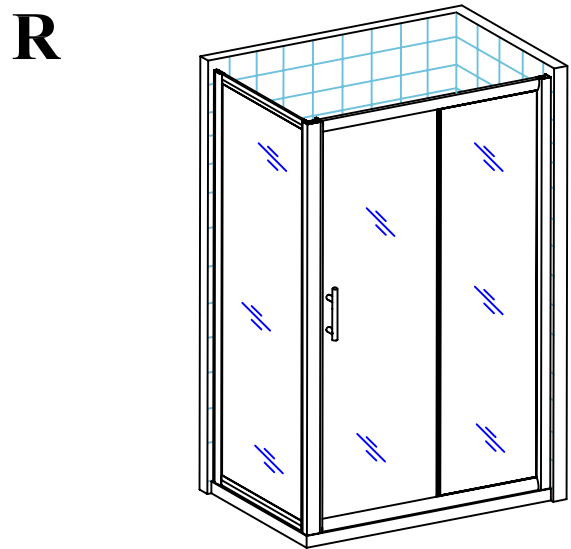

INSTALLATION MANUAL

Eastbrook Code	Adjustment	Eastbrook Code	Adjustment
69.0069	970-1000	69.0070	1070-1100
69.0071	1170-1200	69.0072	1370-1400
69.0073	1570-1600		

B532+B551

This product should only be fixed by a fully qualified installer

<p>S01</p>  <p>2X</p>	<p>S02</p>  <p>1X</p>	<p>S03</p>  <p>2X</p>	<p>S04</p>  <p>1X</p>	<p>S05</p>  <p>2X</p>	<p>S06</p>  <p>2X</p>
<p>S07</p>  <p>3X</p>	<p>S08</p>  <p>2X</p>	<p>S09</p>  <p>1X</p>	<p>S10</p>  <p>1X</p>	<p>S11</p>  <p>17X</p>	<p>S12</p>  <p>13X</p>
<p>S13</p>  <p>8X</p>	<p>S14</p>  <p>12X</p>	<p>S15</p>  <p>2X</p>	<p>S18</p>  <p>4X</p>		