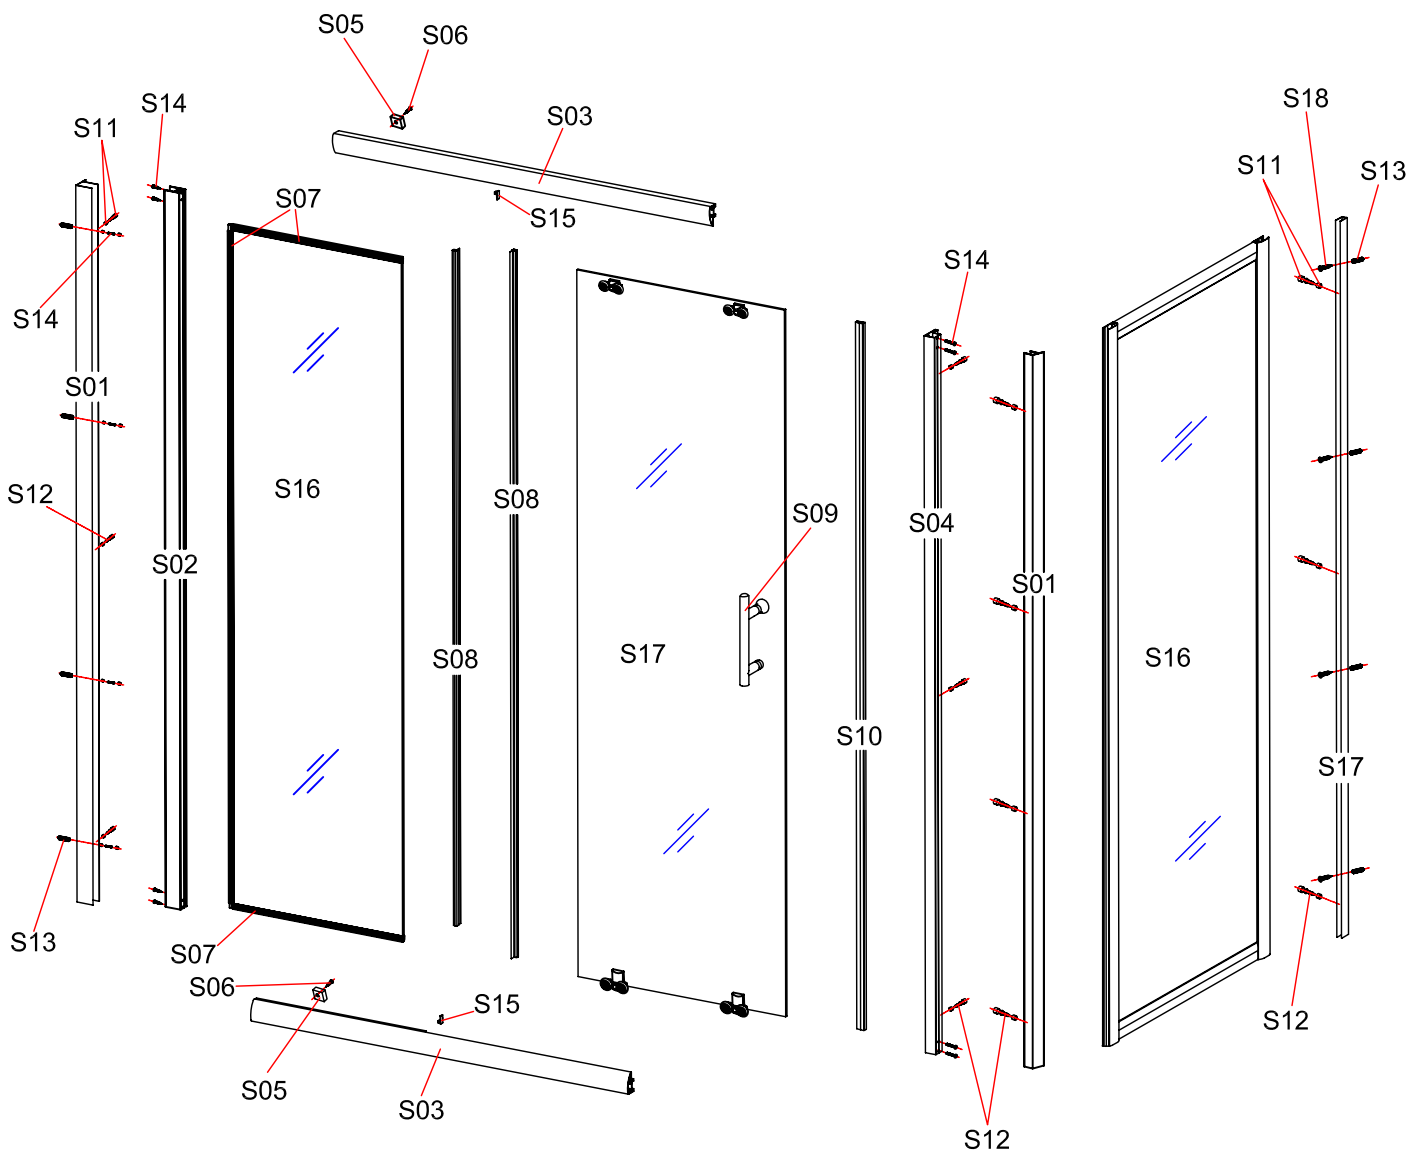

INSTALLATION MANUAL

Eastbrook Code	Adjustment	Eastbrook Code	Adjustment
69.0069	970-1000	69.0070	1070-1100
69.0071	1170-1200	69.0072	1370-1400
69.0073	1570-1600		

B532+B551

This product should only be fixed by a fully qualified installer

<p>S01</p>  <p>2X</p>	<p>S02</p>  <p>1X</p>	<p>S03</p>  <p>2X</p>	<p>S04</p>  <p>1X</p>	<p>S05</p>  <p>2X</p>	<p>S06</p>  <p>2X</p>
<p>S07</p>  <p>3X</p>	<p>S08</p>  <p>2X</p>	<p>S09</p>  <p>1X</p>	<p>S10</p>  <p>1X</p>	<p>S11</p>  <p>17X</p>	<p>S12</p>  <p>13X</p>
<p>S13</p>  <p>8X</p>	<p>S14</p>  <p>12X</p>	<p>S15</p>  <p>2X</p>	<p>S18</p>  <p>4X</p>		

9

10

11

12

13

14

15

Silicone on the outside of the screen only