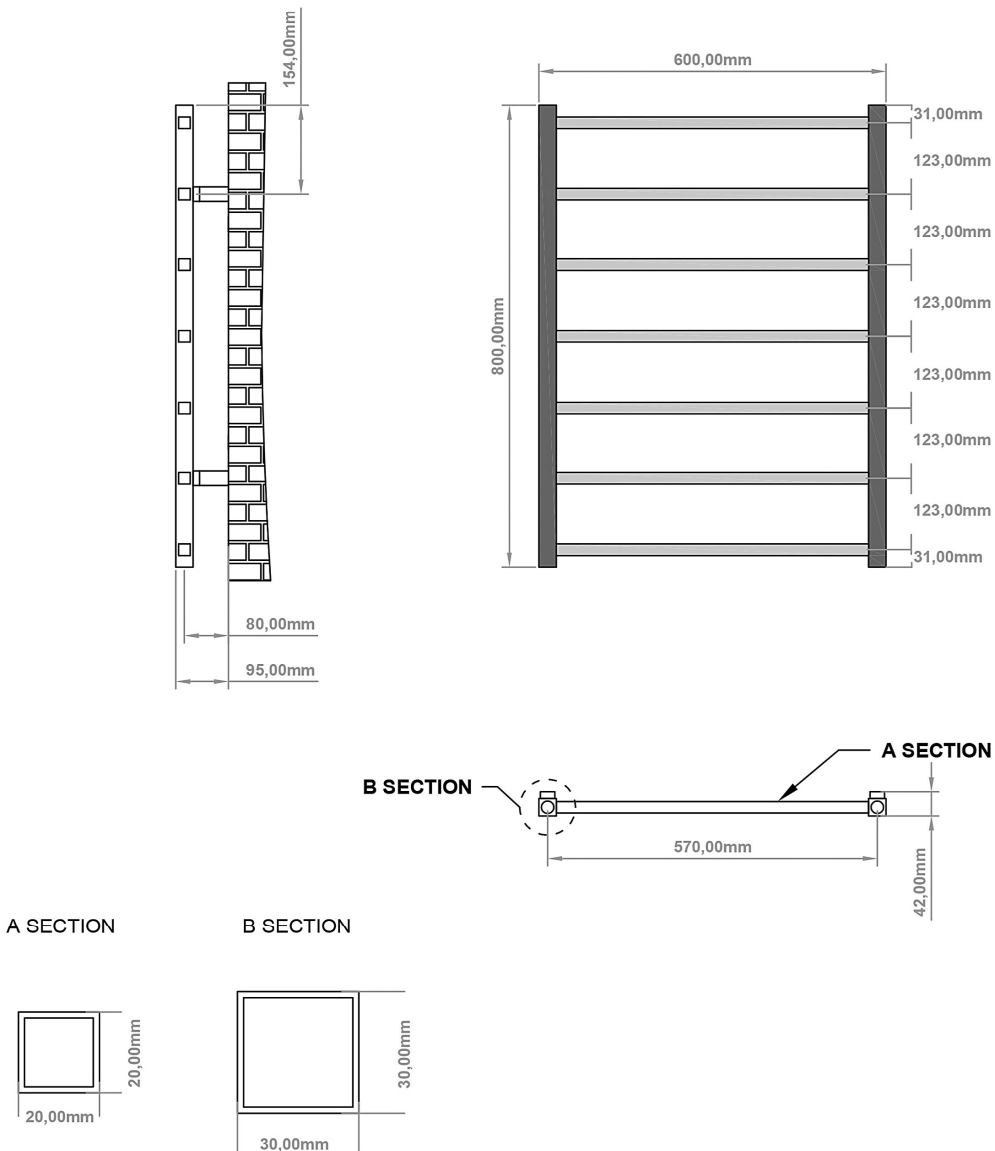

DATASHEET

Image

General Information

Product:	89:1263
Description:	Tuscan Square Towel Rail 800 x 600
Website Link:	(Click Here)
Product Type:	Towel Rail
Brand:	Eastbrook Company
Colour:	Matt Black
Material:	Mild Steel
Height (mm):	800mm
Width (mm):	600mm
Net Weight (kg):	5.12kg
Product Range:	Tuscan Square

Drawing

Tuscan Square 800 x 600mm. Technical Drawing

Eastbrook 
Eastbrook Road, Gloucester GL4 3DB
Technical Helpline : 01452 317890
Mon - Fri / 8am - 5pm
Email : technical@eastbrookco.com