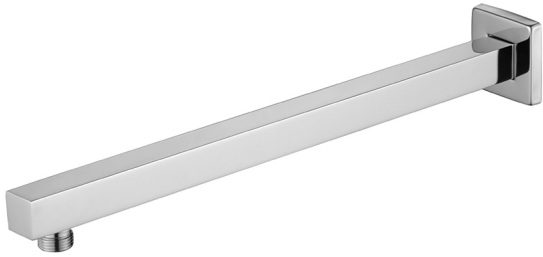

DATASHEET

Image

General Information

Product:	78.0021
Description:	Square Wall Arm
Product Type:	Shower Arm
Brand:	Eastbrook Company
Colour:	Chrome
Height (mm):	58mm
Width (mm):	25mm
Length (mm):	400mm
Net Weight (kg) (kg):	0.5kg