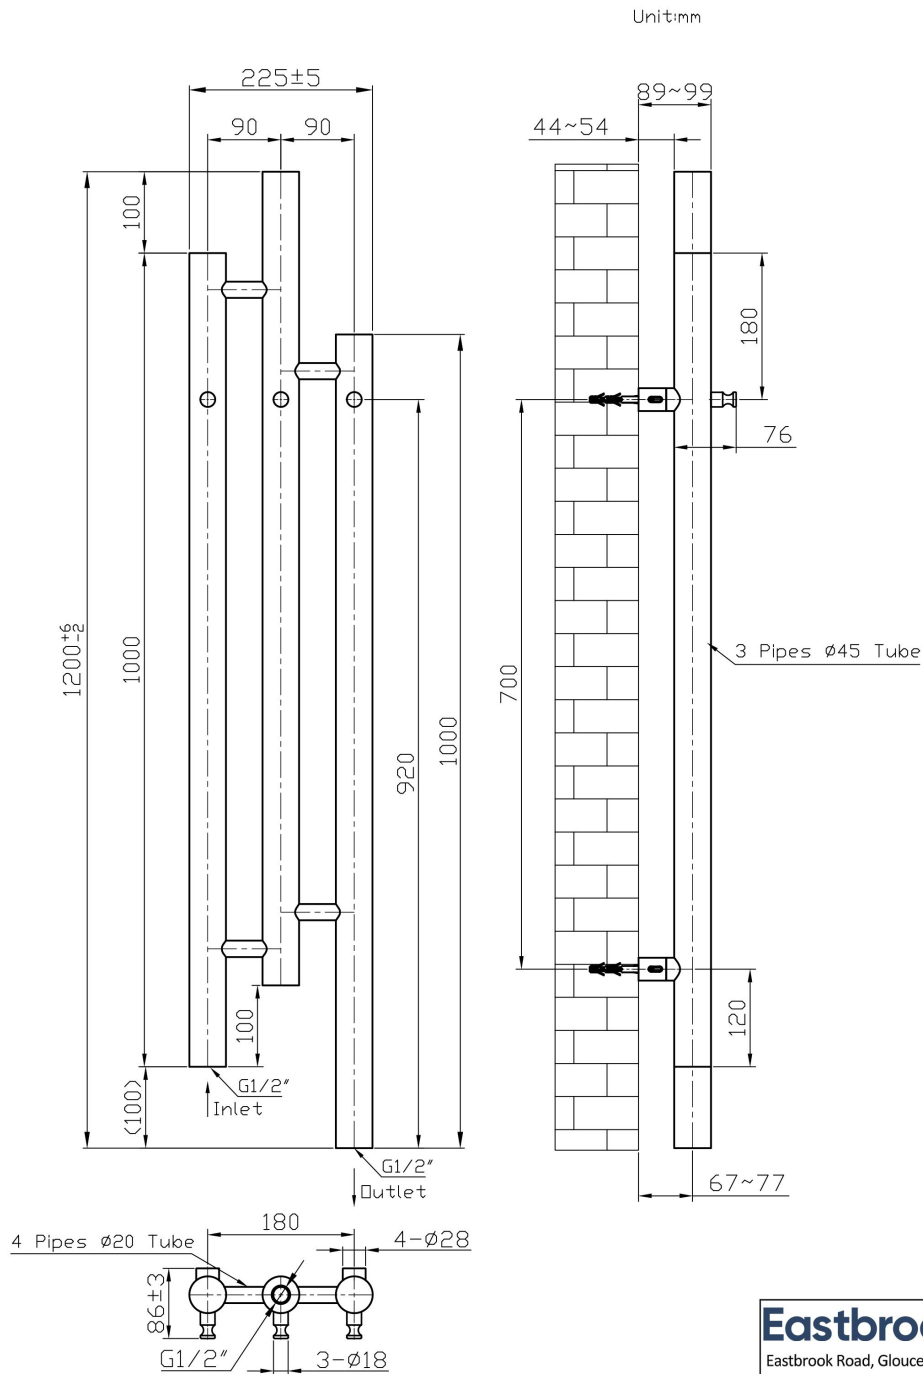

DATASHEET

Image

General Information

Product:	41.0715
Description:	Portchester 1200 x 225 Radiator
Website Link:	(Click Here)
Product Type:	Towel Rail
Brand:	Eastbrook Company
Colour:	Matt White
Material:	Mild Steel
Height (mm):	1200mm
Width (mm):	225mm
Net Weight (kg):	5.35kg
Product Range:	Portchester

Product Specifications

Warranty:	5 Year(s)
Supplied with fixings:	Yes
Orientation:	Vertical
BTU $\Delta T50^{\circ}\text{C}$:	733
BTU $\Delta T60^{\circ}\text{C}$:	938
Watts $\Delta T50^{\circ}\text{C}$:	215
Watts $\Delta T60^{\circ}\text{C}$:	275

Drawing

Portchester Designer Radiator 1200x225mm. Technical Drawing

Eastbrook
Eastbrook Road, Gloucester GL4 3DB
Technical Helpline : 01452 317890
Mon - Fri / 8am - 5pm
Email : technical@eastbrookco.com