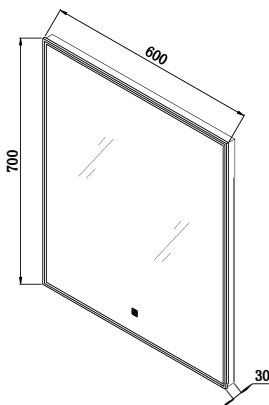

DATASHEET

Image

General Information

Product:	56.1079
Description:	Esk 600 x 700 LED mirror
Website Link:	(Click Here)
Product Type:	LED Mirror
Brand:	Eastbrook Company
Colour:	White
Material:	Glass/Wood
Height (mm):	700mm
Width (mm):	600mm
Length (mm):	30mm
Net Weight (kg) (kg):	5.4kg
Product Range:	Esk

Product Specifications

Warranty:	1 Year(s)
Shape:	Rectangle
Supplied with fixings:	Yes
Mounting:	Wall
Orientation:	Vertical

Drawing

56.1079