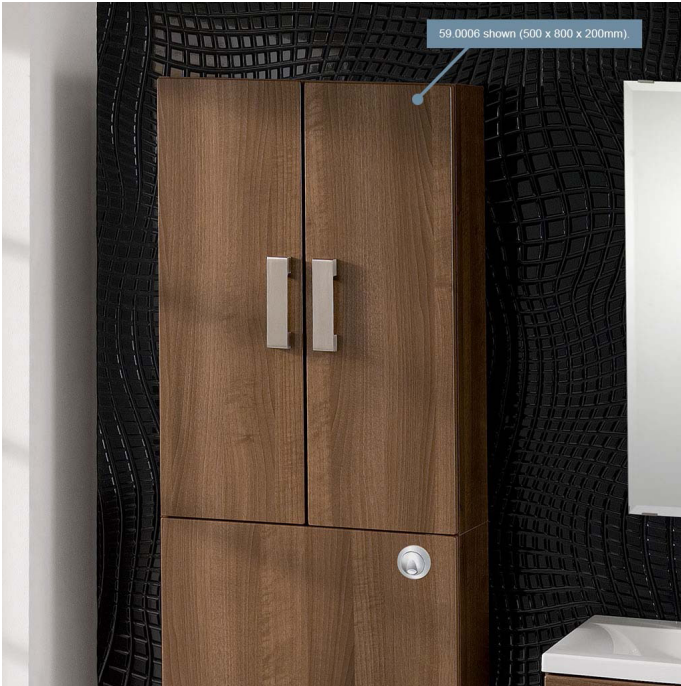

DATASHEET

Image

General Information

Product:	59.0007
Description:	Oslo tall unit cupboard 500 x 1000 x 200mm
Website Link:	(Click Here)
Product Type:	Wall cupboard
Brand:	Eastbrook Company
Colour:	Dark Walnut
Height (mm):	1000mm
Width (mm):	495mm
Length (mm):	220mm
Net Weight (kg) (kg):	23.1kg
Product Range:	Oslo

Product Specifications

Finish:	Dark Walnut
Mounting:	Wall

Drawing