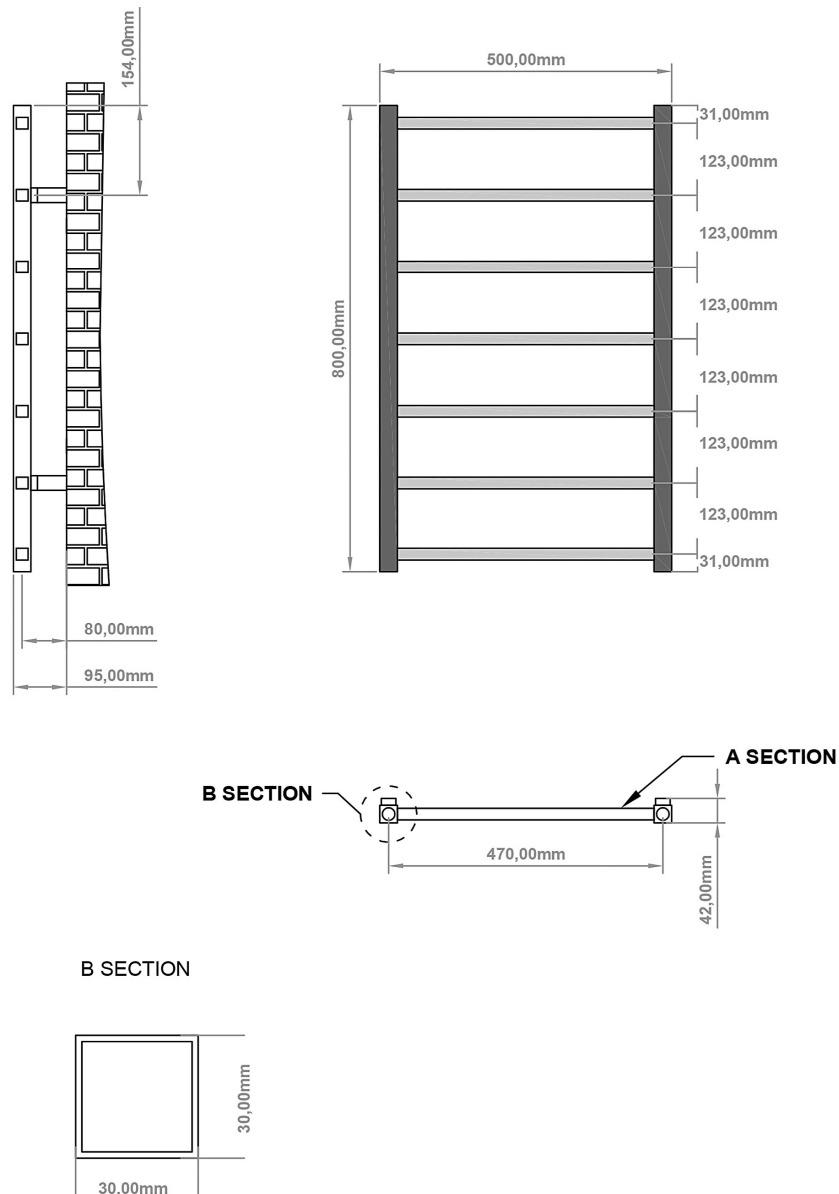

DATASHEET

Image

General Information

Product:	89.1244
Description:	Tuscan Square Towel Rail 800 x 500
Website Link:	(Click Here)
Product Type:	Towel Rail
Brand:	Eastbrook Company
Colour:	Gloss White
Material:	Mild Steel
Height (mm):	800mm
Width (mm):	500mm
Net Weight (kg):	4.5kg
Product Range:	Tuscan Square

Product Specifications

Warranty:	5 Year(s)
Supplied with fixings:	Yes
BTU $\Delta T50^{\circ}\text{C}$:	826
BTU $\Delta T60^{\circ}\text{C}$:	1041
Watts $\Delta T50^{\circ}\text{C}$:	242
Watts $\Delta T60^{\circ}\text{C}$:	305

Drawing

Tuscan Square 800 x 500mm. Technical Drawing

Eastbrook 
Eastbrook Road, Gloucester GL4 3DB
Technical Helpline : 01452 317890
Mon - Fri / 8am - 5pm
Email : technical@eastbrookco.com