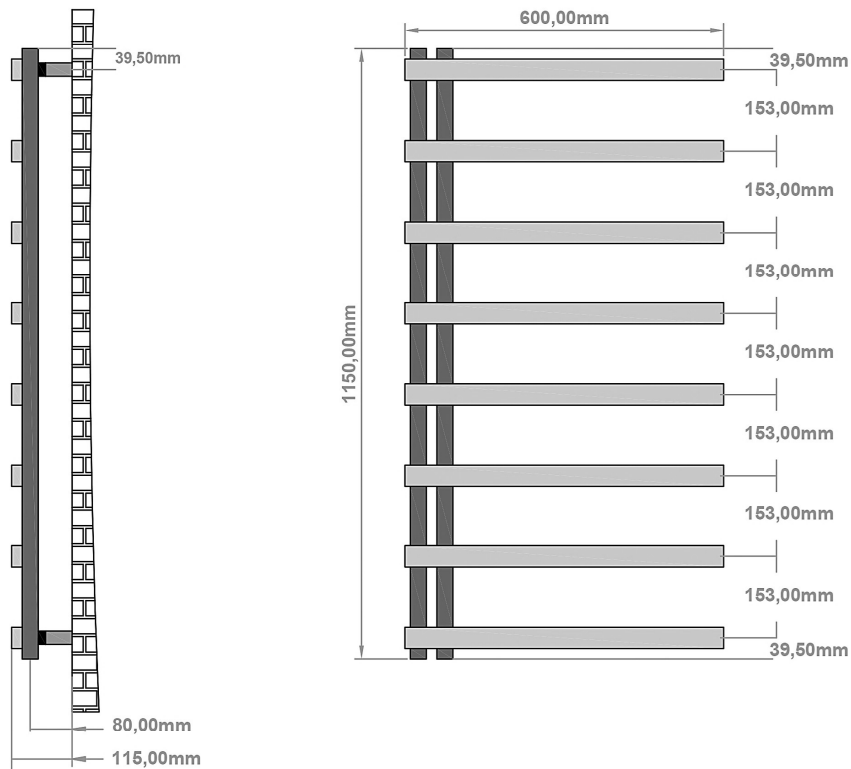

DATASHEET

Image

General Information

Product:	89:1337
Description:	Platani 1150 x 600mm Towel Rail
Website Link:	(Click Here)
Product Type:	Towel Rail
Brand:	Eastbrook Company
Colour:	Matt Grey
Material:	Mild Steel
Height (mm):	1150mm
Width (mm):	600mm
Net Weight (kg):	10.6kg
Product Range:	Platani

Product Specifications

Warranty:	5 Year(s)
Supplied with fixings:	Yes
BTU $\Delta T50^{\circ}\text{C}$:	1427
BTU $\Delta T60^{\circ}\text{C}$:	1826
Watts $\Delta T50^{\circ}\text{C}$:	418
Watts $\Delta T60^{\circ}\text{C}$:	535

Drawing

Platani 1150 x 600mm. Technical Drawing

Eastbrook 
Eastbrook Road, Gloucester GL4 3DB
Technical Helpline : 01452 317890
Mon - Fri / 8am - 5pm
Email : technical@eastbrookco.com