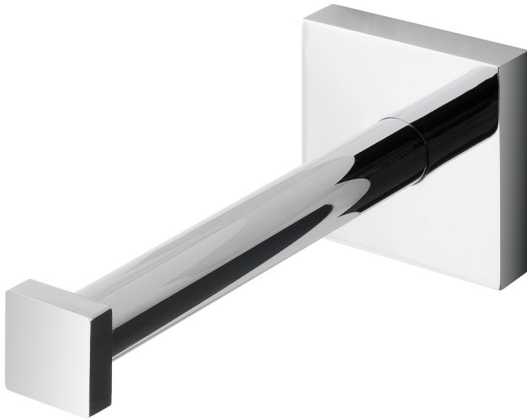

DATASHEET

Image

General Information

Product:	52.106
Description:	Rimini toilet roll holder
Website Link:	(Click Here)
Product Type:	Toilet Roll Holder
Brand:	Eastbrook Company
Colour:	Chrome
Material:	Solid Brass
Height (mm):	53mm
Width (mm):	53mm
Net Weight (kg) (kg):	0.24kg
Product Range:	Rimini

Product Specifications

Warranty:	5 Year(s)
Finish:	Polished
Supplied with fixings:	Yes
Mounting:	Wall

Drawing