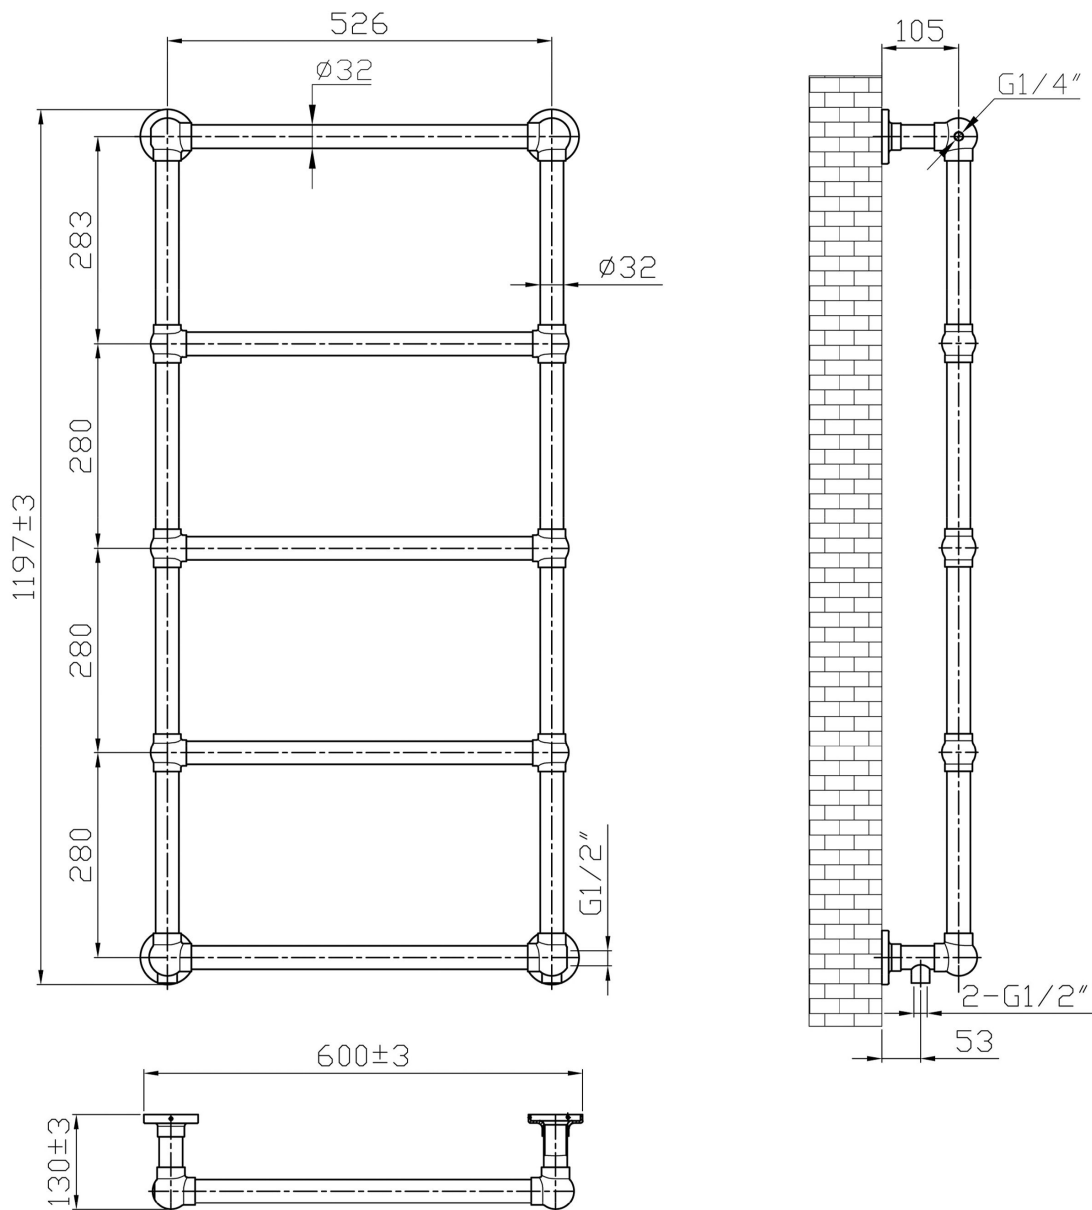

DATASHEET

Image

General Information

Product:	41.1019
Description:	Stour 1195 x 600
Website Link:	(Click Here)
Product Type:	Towel Rail
Brand:	Eastbrook Company
Colour:	Chrome
Material:	Mild Steel
Height (mm):	1195mm
Width (mm):	600mm
Net Weight (kg):	8.5kg
Product Range:	Stour

Product Specifications

Warranty:	5 Year(s)
Supplied with fixings:	Yes
Orientation:	Vertical
BTU $\Delta T50^{\circ}\text{C}$:	618
BTU $\Delta T60^{\circ}\text{C}$:	791
Watts $\Delta T50^{\circ}\text{C}$:	182
Watts $\Delta T60^{\circ}\text{C}$:	232

Drawing

Stour 1195 x 600mm. Technical Drawing

Tappings : 526mm.
Tappings from wall : 53mm.
Distance from wall : 130mm.

This product should be fitted by a fully qualified installer.

Eastbrook 
Eastbrook Road, Gloucester GL4 3DB
Technical Helpline : 01452 317890
Mon - Fri / 8am - 5pm
Email : technical@eastbrookco.com