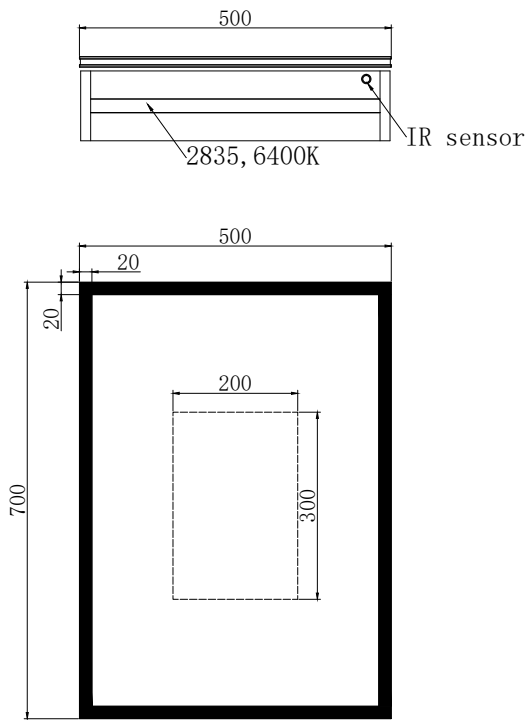

DATASHEET

Image

General Information

Product:	40.1022
Description:	Cassio 500x700mm 1 door LED mirror
Website Link:	(Click Here)
Product Type:	Mirrored Cabinet
Brand:	Eastbrook Company
Colour:	Chrome
Material:	Glass/Wood
Height (mm):	700mm
Width (mm):	500mm
Length (mm):	135mm
Net Weight (kg):	7.8kg
Product Range:	Cassio

Product Specifications

Warranty:	2 Year(s)
Shape:	Rectangular
Supplied with fixings:	Yes
Mounting:	Wall
Orientation:	Horizontal

Drawing

Critical Dimension	Perspective drawing	Tolerance grade not noted	Basic size	$0 < a \leq 120(4.72")$	$120(4.72") < a$	Note the Angle tolerance
Most important dimensions	I		Tol Value	$\pm 1.27(0.05")$	$\pm 2.54(0.1")$	$\pm 1^\circ$

Shower socket with 2USB port

40.1022