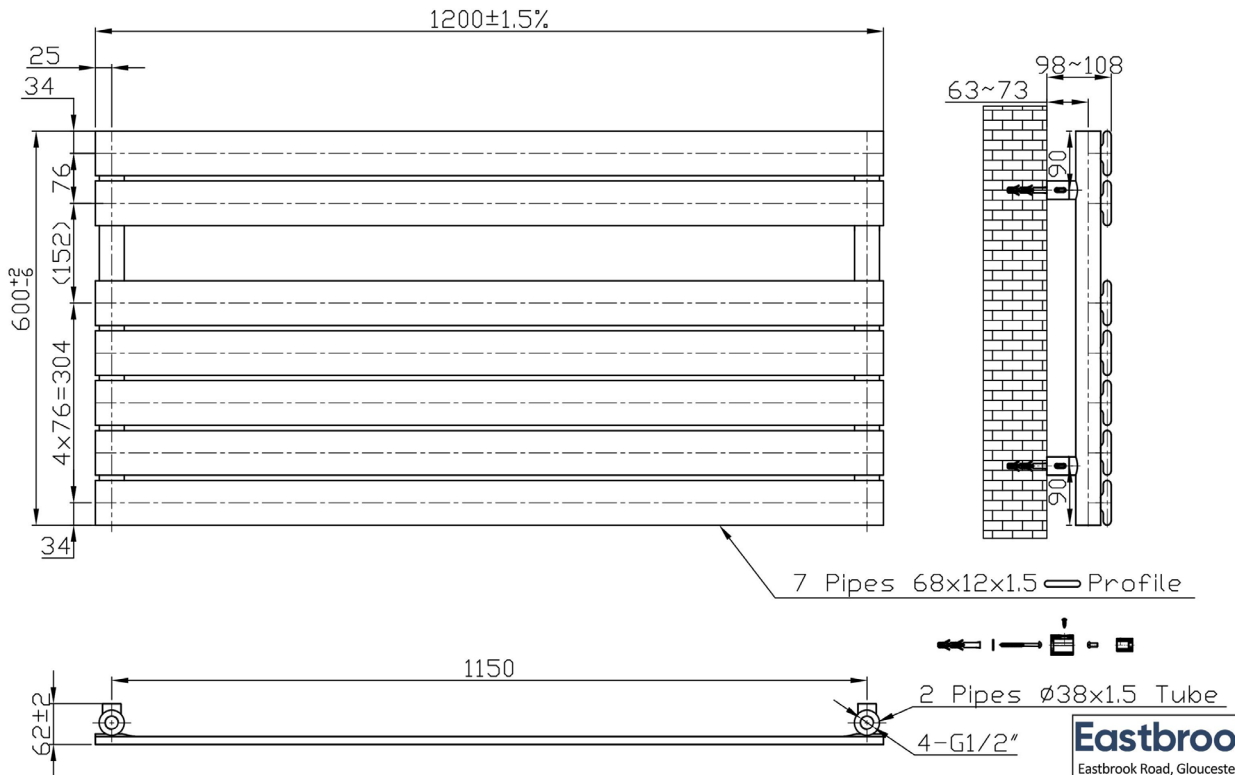

DATASHEET

Image

General Information

Product:	41.0334
Description:	Staverton Tube on Tube 600 x 1200
Website Link:	(Click Here)
Product Type:	Towel Rail
Brand:	Eastbrook Company
Colour:	Chrome
Material:	Mild Steel
Height (mm):	600mm
Width (mm):	1200mm
Net Weight (kg):	15.53kg
Product Range:	Staverton Tube on Tube Straight

Drawing

Staverton Tube on Tube Straight 600 x 1200mm. Painted / Chrome Technical Drawing

Unit:mm

Eastbrook 
Eastbrook Road, Gloucester GL4 3DB
Technical Helpline : 01452 317890
Mon - Fri / 8am - 5pm
Email : technical@eastbrookco.com