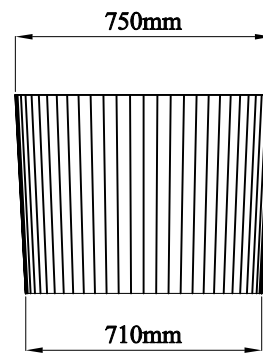

### General Information

Product:	33.0047
Description:	Isleworth 1500 Freestanding Bath inc waste
Website Link:	<a href="#">(Click Here)</a>
Product Type:	Freestanding Bath
Brand:	Eastbrook Company
Colour:	White
Material:	Double skinned 4mm thick acrylic
Height (mm):	580mm
Width (mm):	745mm
Length (mm):	1500mm
Net Weight (kg):	35kg
Product Range:	Isleworth

## Drawing

Code No.: 33.0047

Dimensions: 1500x750x580 mm

SECTION A-A

SECTION B-B