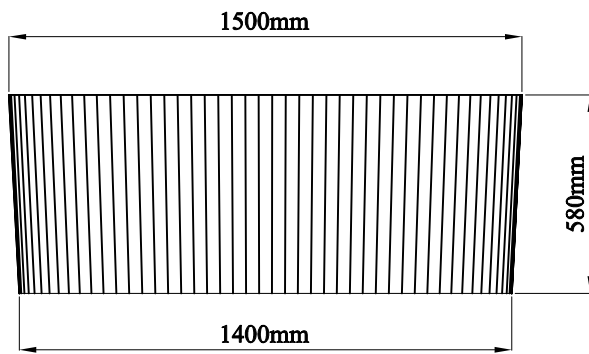

### General Information

Product:	33.0047
Description:	Isleworth 1500 Freestanding Bath inc waste
Website Link:	<a href="#">(Click Here)</a>
Product Type:	Freestanding Bath
Brand:	Eastbrook Company
Colour:	White
Material:	Double skinned 4mm thick acrylic
Height (mm):	580mm
Width (mm):	745mm
Length (mm):	1500mm
Net Weight (kg):	35kg
Product Range:	Isleworth

## Drawing

Code No.: 33.0047

Dimensions: 1500x750x580 mm

SECTION A-A

SECTION B-B