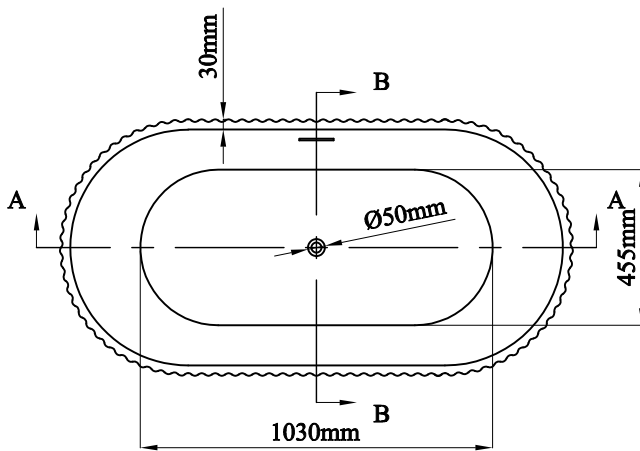

### General Information

Product:	33.0047
Description:	Isleworth 1500 Freestanding Bath inc waste
Website Link:	<a href="#">(Click Here)</a>
Product Type:	Freestanding Bath
Brand:	Eastbrook Company
Colour:	White
Material:	Double skinned 4mm thick acrylic
Height (mm):	580mm
Width (mm):	745mm
Length (mm):	1500mm
Net Weight (kg):	35kg
Product Range:	Isleworth

## Drawing

Code No.: 33.0047

Dimensions: 1500x750x580 mm

SECTION A-A

SECTION B-B