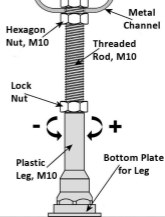

# Showerbath Guide

Only With Kit  
AK-05c

Metal  
Channel

Self Tapping  
Screw, 19mm

Encapsulated Baseboard

Make sure lock nuts are in  
place after the bath has  
been levelled.

## CONTENTS

- 2 Metal Channel
- 4 Threaded Rod M10
- 12 Hexagon Nut M10
- 8 Self Tapping Screw 19mm
- 4 Screw 48mm
- 4 Wall Plug
- 4 Plastic Leg M10 65mm (Black)
- 4 Bottom Plate for Leg (Black)
- 4 Wall Brackets
- 6 Panel Clip
- 6 Panel Clip Screw 19mm