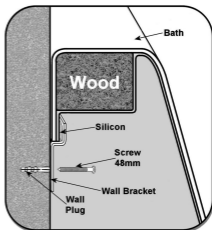

# Showerbath Guide

Only With Kit  
AK-05c

Metal  
Channel

Self Tapping  
Screw, 19mm

Encapsulated Baseboard

Make sure lock nuts are in  
place after the bath has  
been levelled.

## CONTENTS

- 2 Metal Channel
- 4 Threaded Rod M10
- 12 Hexagon Nut M10
- 8 Self Tapping Screw 19mm
- 4 Screw 48mm
- 4 Wall Plug
- 4 Plastic Leg M10 65mm (Black)
- 4 Bottom Plate for Leg (Black)
- 4 Wall Brackets
- 6 Panel Clip
- 6 Panel Clip Screw 19mm