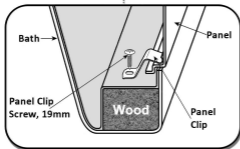

# Showerbath Guide

Only With Kit  
AK-05c

Metal  
Channel

Self Tapping  
Screw, 19mm

Encapsulated Baseboard

Make sure lock nuts are in  
place after the bath has  
been levelled.

## CONTENTS

- 2 Metal Channel
- 4 Threaded Rod M10
- 12 Hexagon Nut M10
- 8 Self Tapping Screw 19mm
- 4 Screw 48mm
- 4 Wall Plug
- 4 Plastic Leg M10 65mm (Black)
- 4 Bottom Plate for Leg (Black)
- 4 Wall Brackets
- 6 Panel Clip
- 6 Panel Clip Screw 19mm