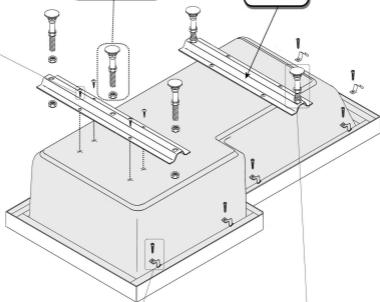

**CARRONITE  
INSTALLATION  
INSTRUCTIONS**

# Showerbath Guide

Only With Kit  
AK-05c

Metal  
Channel

Self Tapping  
Screw, 19mm

Encapsulated Baseboard

Make sure lock nuts are in  
place after the bath has  
been levelled.

## CONTENTS

- 2 Metal Channel
- 4 Threaded Rod M10
- 12 Hexagon Nut M10
- 8 Self Tapping Screw 19mm
- 4 Screw 48mm
- 4 Wall Plug
- 4 Plastic Leg M10 65mm (Black)
- 4 Bottom Plate for Leg (Black)
- 4 Wall Brackets
- 6 Panel Clip
- 6 Panel Clip Screw 19mm