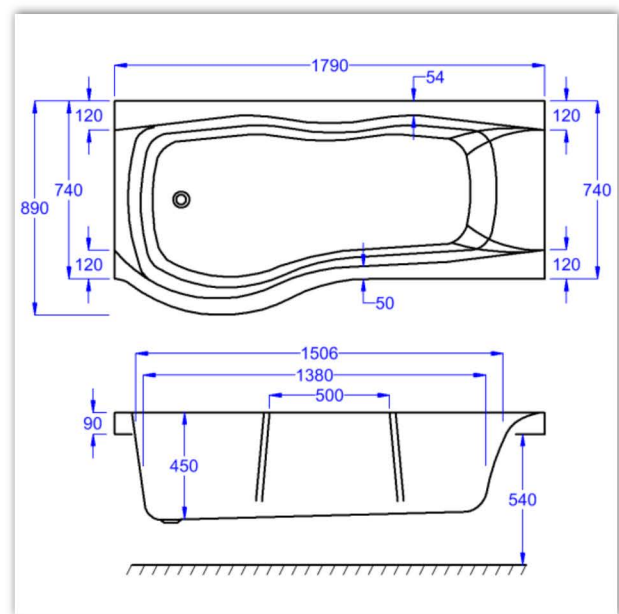

# SIGMA SHOWERBATH

1800x750(900)

LEFT HANDED

LEFT HANDED

LEFT HANDED

Carronite

Panel

Showerscreen

## WATER CAPACITY

265 LTR

This measurement is taken to the overflow.