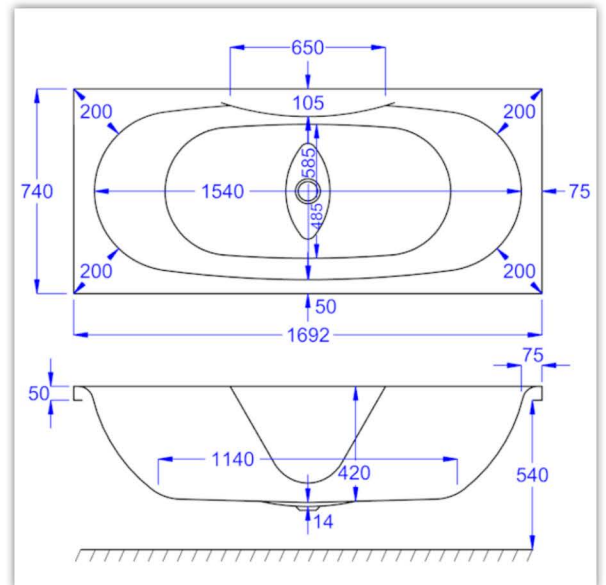

EQUATION

1700x750

Carronite

Panel

Whirlpool

WHIRLPOOL COMPATIBLE

Clenda Systems
1, 2, 3, 4, 5, 6

WATER CAPACITY

205 LTR

This measurement is taken to the overflow.

KIT REFERENCES

STANDARD - IK-UK-R14
CARRONITE - IK-UK-RC3

Carron Bathrooms Ltd
North Carron Works, Stenhouse Road, Falkirk, FK2 8UW
Tel: +44 (0) 1324 638407
Email: info@carronbathrooms.com