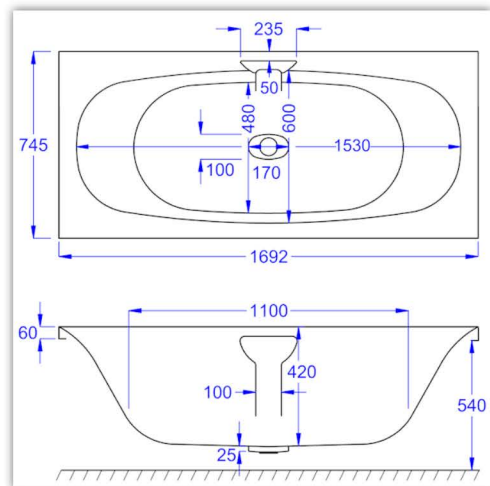

ECHELON

1700x750

The Echelon bath required the uniquely designed overflow / filler unit.
Please ask for more information.

Carronite

Panel

WHIRLPOOL COMPATIBLE

N/A

WATER CAPACITY

209 LTR

This measurement is taken to the overflow.

KIT REFERENCES

STANDARD - IK-UK-R14
CARRONITE - IK-UK-RC3

Carron Bathrooms Ltd
North Carron Works, Stenhouse Road, Falkirk, FK2 8UW
Tel: +44 (0) 1324 638407
Email: info@carronbathrooms.com