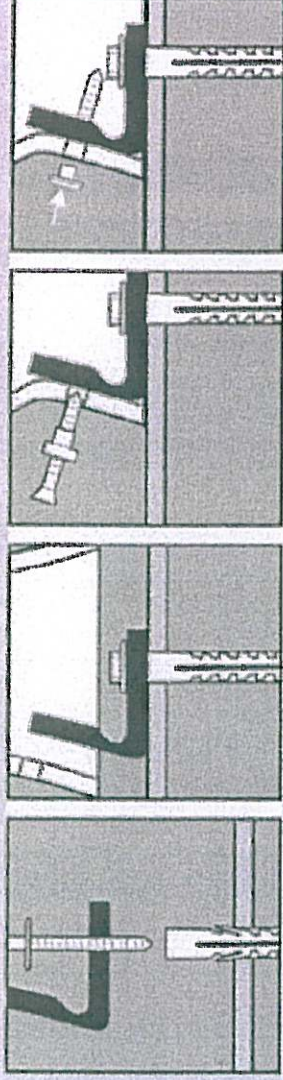

## WC Pan Side Fixing Set - WB5N

**The fixing can be used to wall mount certain types of 'side fixed' ceramic trap covers or wash basin semi-pedestals.**

This special fixing set is only for use with pans and bidets with a lateral or side-fixing hole. The nylon bracket is screwed to the floor and the pan or bidet is clamped in position through the hole with the screw. The small nylon bush protects the ceramic and the special plastic cap hides the screw.