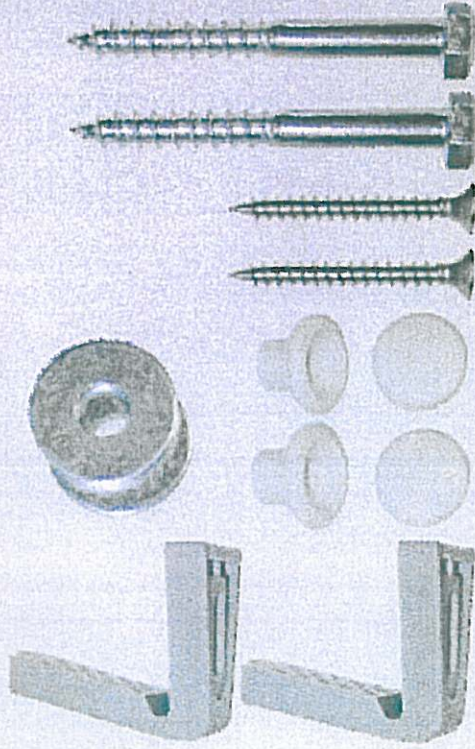

## WC Pan Side Fixing Set - WB5N

**The fixing can be used to wall mount certain types of 'side fixed' ceramic trap covers or wash basin semi-pedestals.**

This special fixing set is only for use with pans and bidets with a lateral or side-fixing hole. The nylon bracket is screwed to the floor and the pan or bidet is clamped in position through the hole with the screw. The small nylon bush protects the ceramic and the special plastic cap hides the screw.